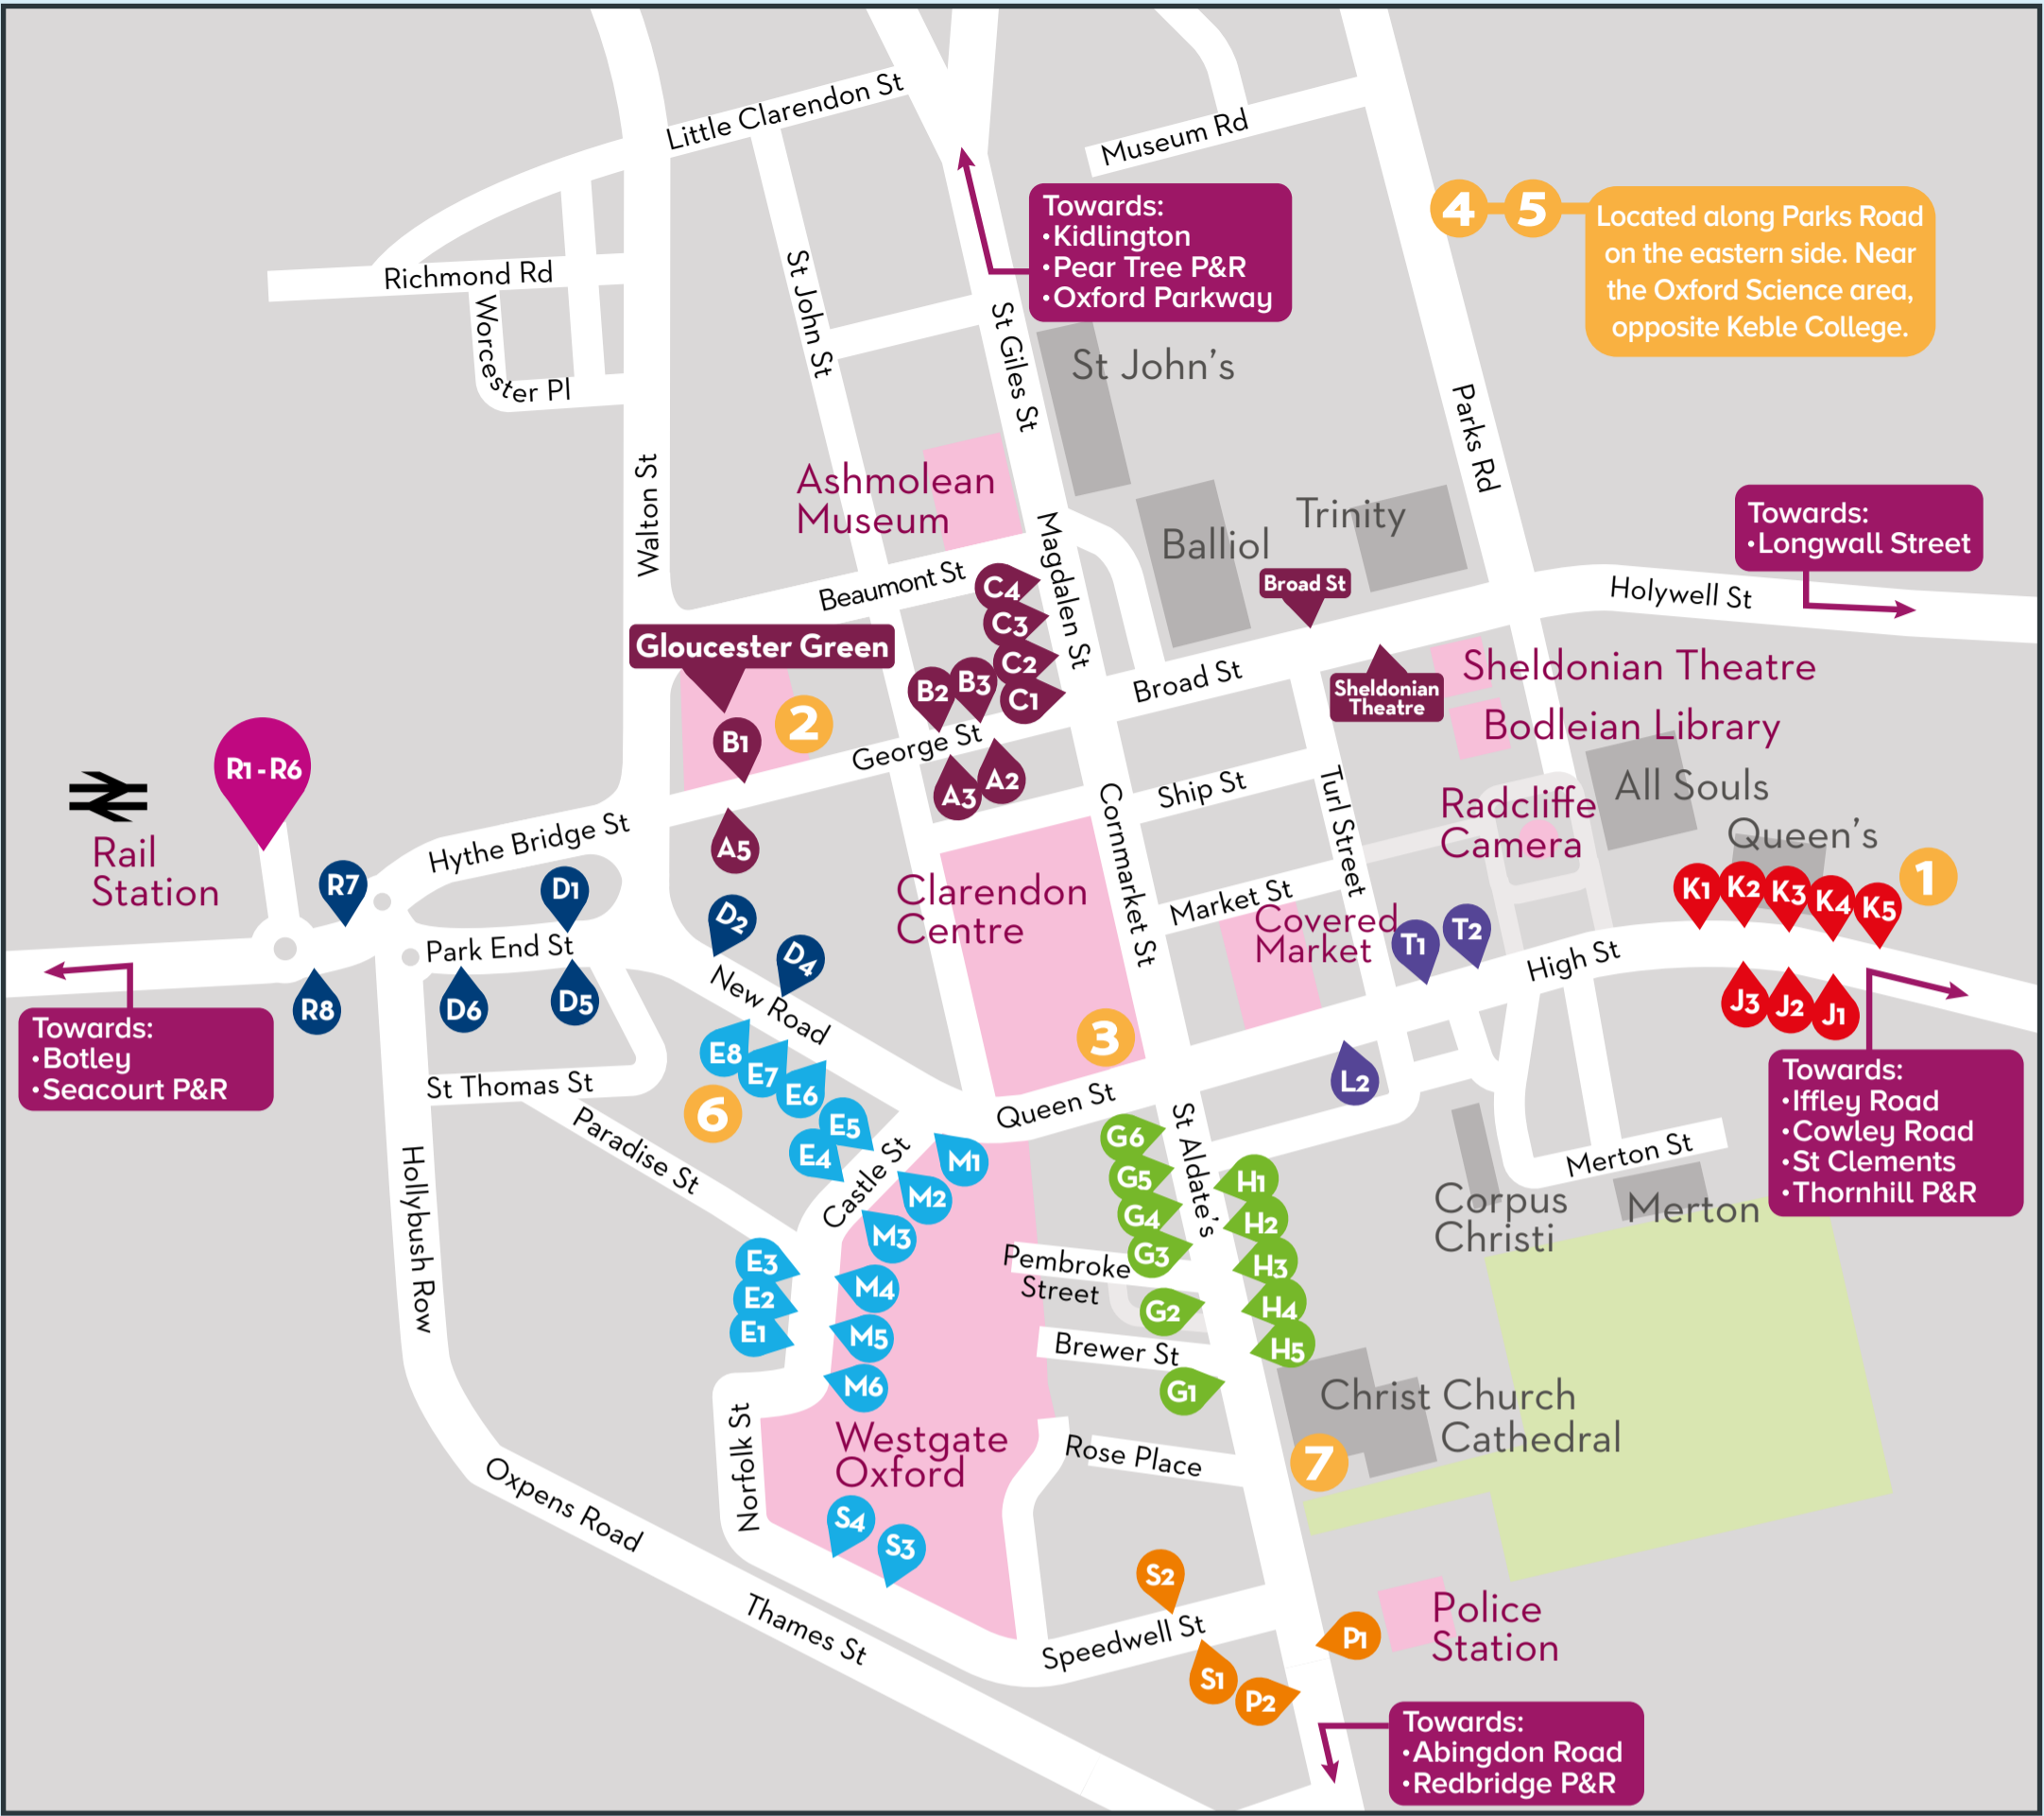

- E2 T2 K4

city11X
towards BMW Car Factory Gate

- J1 L2 P1

cityX3 towards JR Hospital & Barton
cityX3 towards Abingdon

- P2 G3 T2 K3 J3 H1 P1

city13
towards JR Hospital

- R4 D1 D2 M2 S2 G3 T2 K3

city15
towards Churchill Hospital & Wood Farm

- J3 L2 S1 E7 D5 R8

towards Wheatley

- R7 D1 M5 S2 T1 K4

BROOKESbusU5
towards Marston

- P2 G4 K4

Key destinations:

- City Sightseeing Visitor Information Point**
44-45 High Street, Oxford, OX1 4AP
- Oxford Bus Company Gloucester Green Travel Shop**
89 Gloucester Green, Oxford, OX1 2BU
- Carfax Tower**
Queen Street, Oxford, OX1 1ET
- Pitt Rivers Museum**
Parks Road, Oxford, OX1 3PP
www.prm.ox.ac.uk
- Museum of Natural History**
Parks Road, Oxford, OX1 3PW
www.oum.ox.ac.uk
- Oxford Castle & Prison**
44-46 Oxford Castle, Oxford, OX1 1AY
www.oxfordcastleandprison.co.uk
- Christ Church Cathedral**
St Aldate's, Oxford, OX1 1DP
www.chch.ox.ac.uk

park&ride300
towards Pear Tree
P2 S1 E4 B1 C2

park&ride300
towards Redbridge
A2 A5 M4 S2 P1

park&ride400
towards Thornhill
R7 D1 M3 S2 G6 K3

park&ride400
towards Seacourt
J3 L2 S1 E5 D5 R8

park&ride500
towards Oxford Parkway and Woodstock (certain journeys)
R1 D1 B1 C3

the airline
towards Gatwick & Heathrow Airports, via Lewknor Turn (M40 J6)

LHR **Gloucester Green Bay 5** S4 S2 K5

LGW **Gloucester Green Bay 6** S4 S2 K5

from Airports to Oxford

Heathrow Airport	Central Bus Station	Terminal 5
	15	10
Gatwick Airport	South Terminal	North Terminal
	1&2	4&5