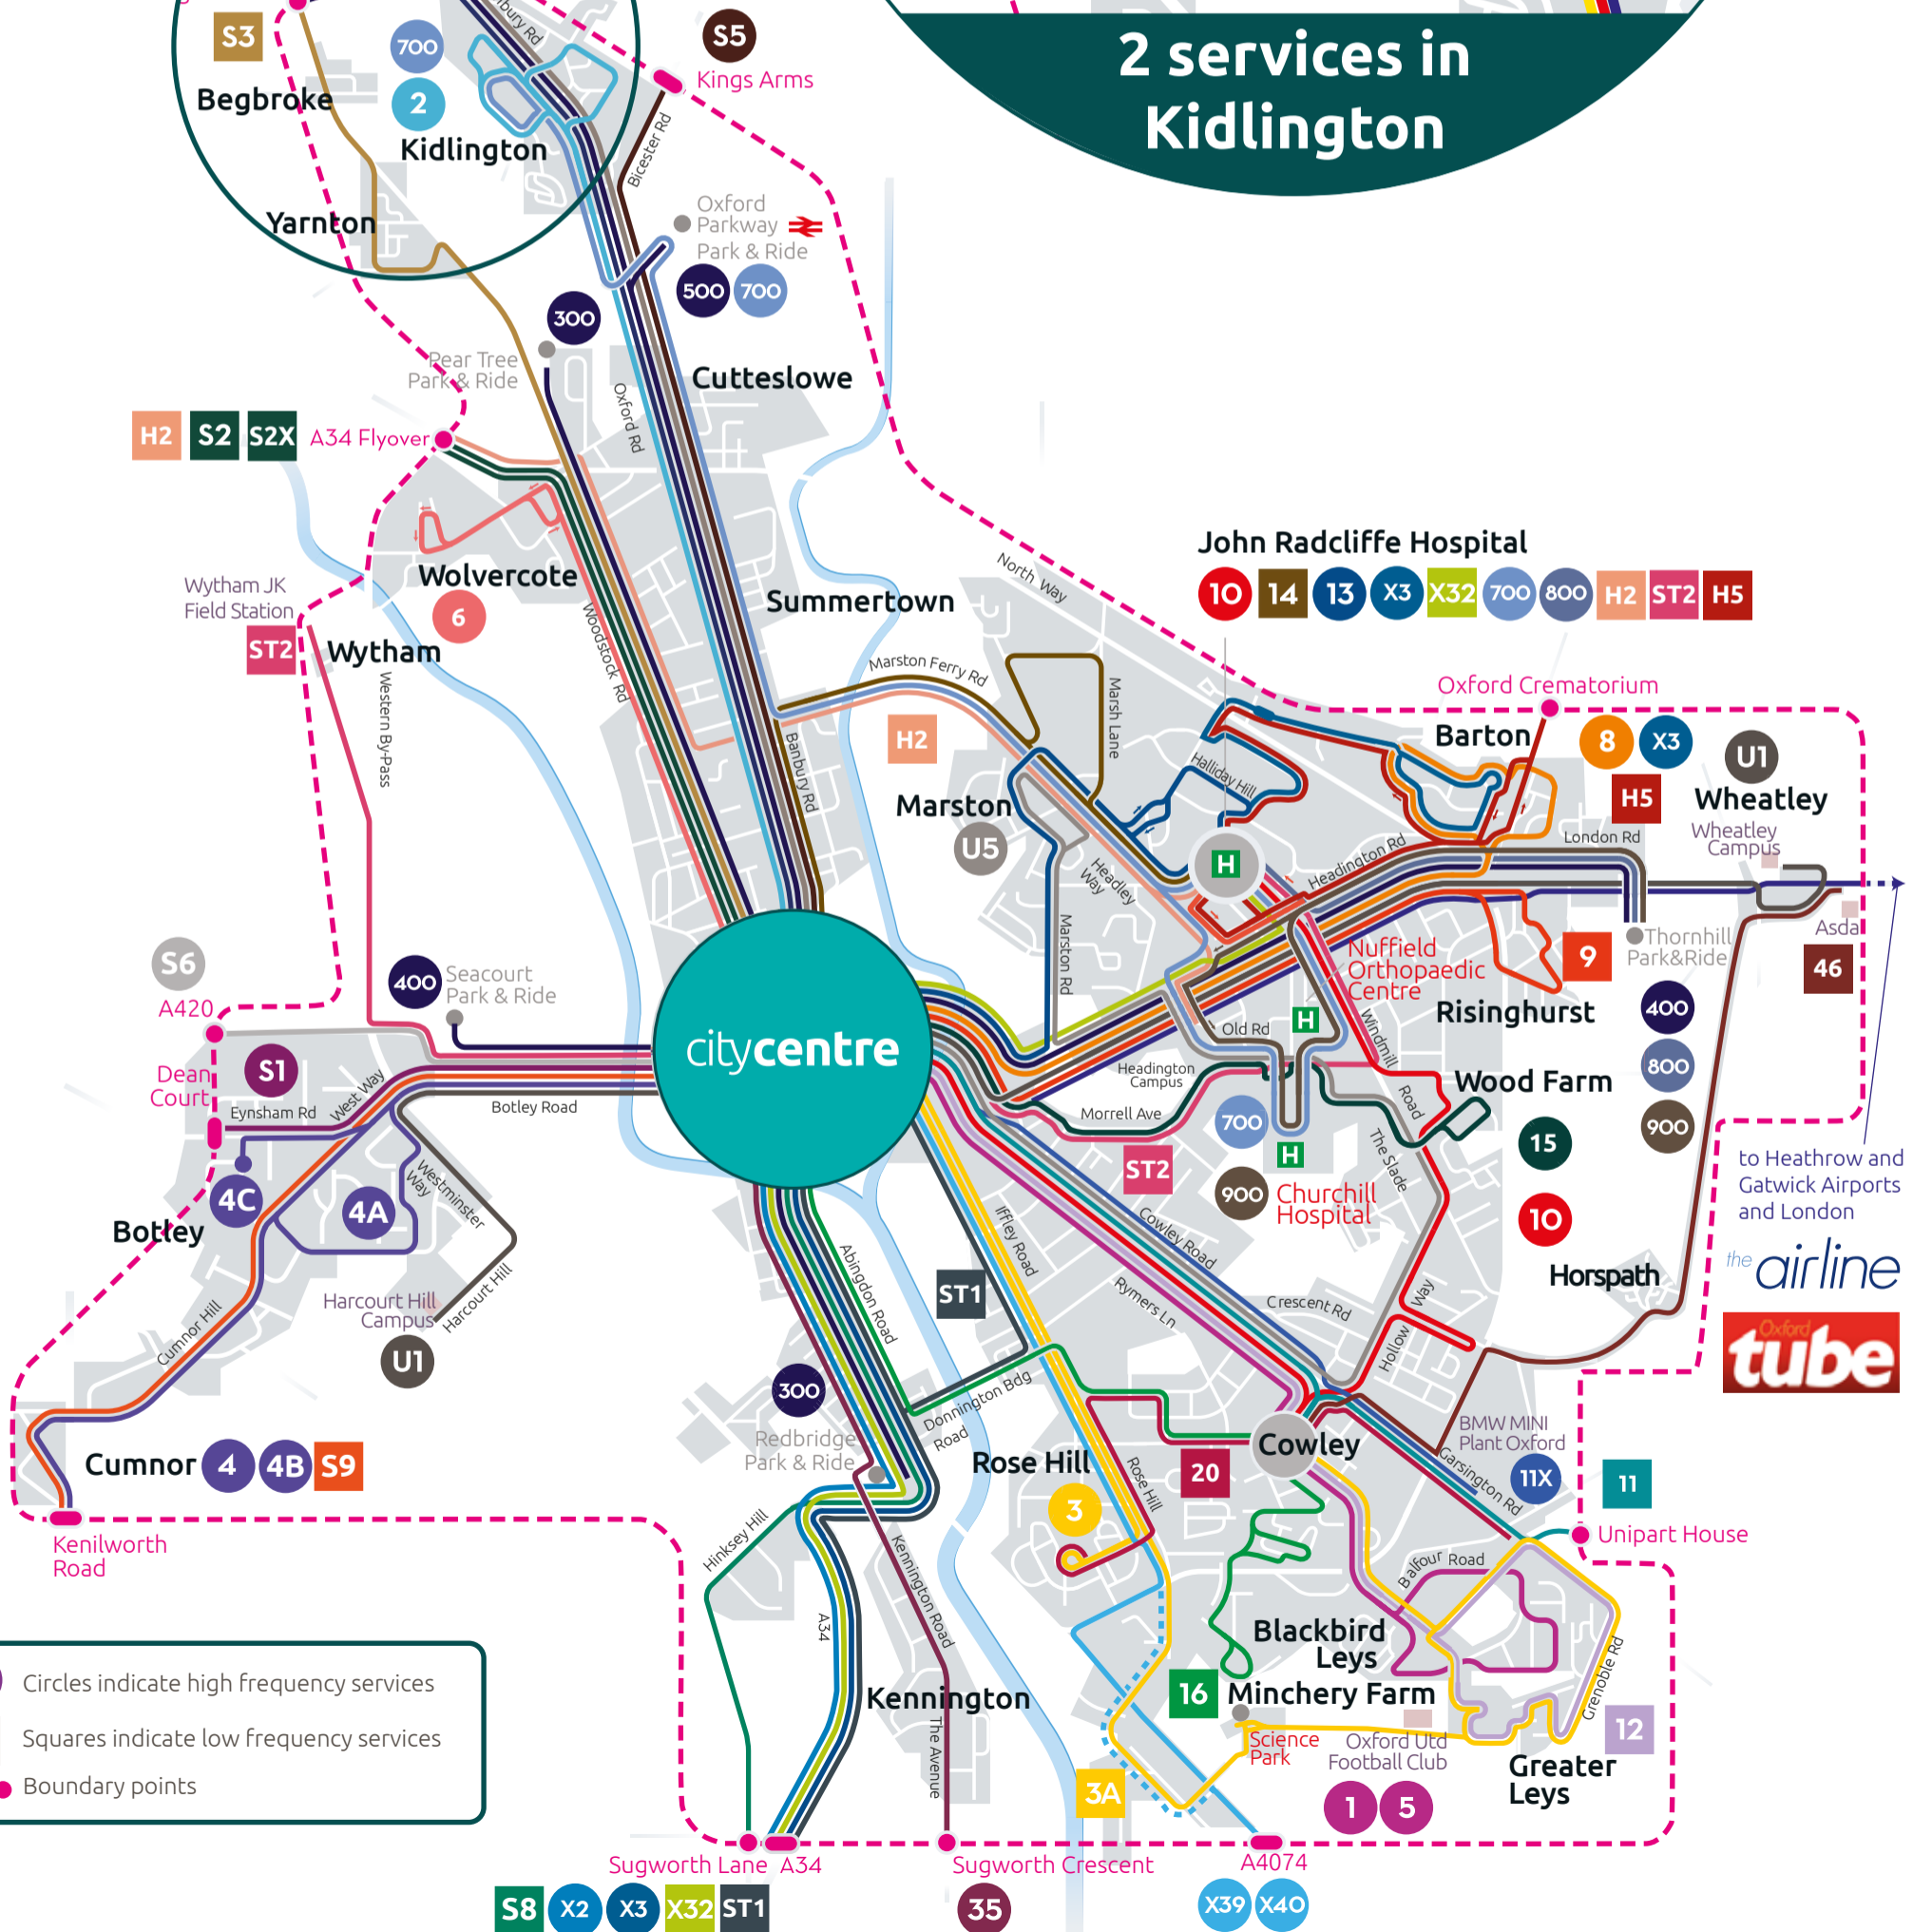

Oxford SmartZone

key

- Circles indicate high frequency services
- Squares indicate low frequency services
- Boundary points

to Heathrow and Gatwick Airports and London

the **airline tube**