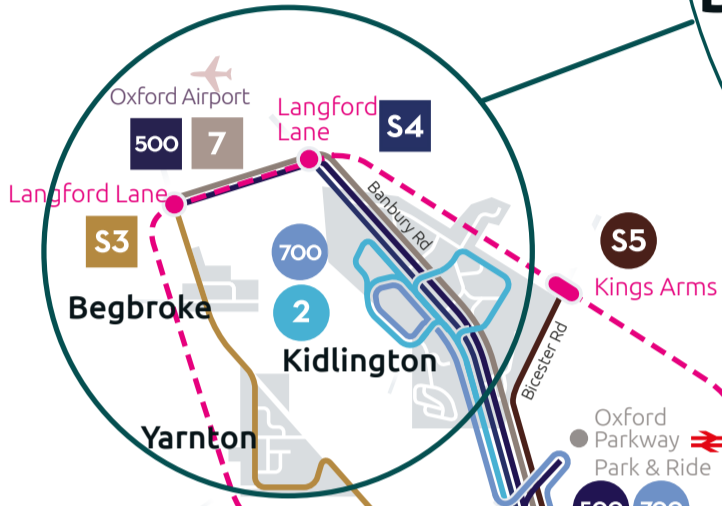

Oxford SmartZone

key

- Circles indicate high frequency services
- Squares indicate low frequency services
- Boundary points

to Heathrow and Gatwick Airports and London

the **airline tube**