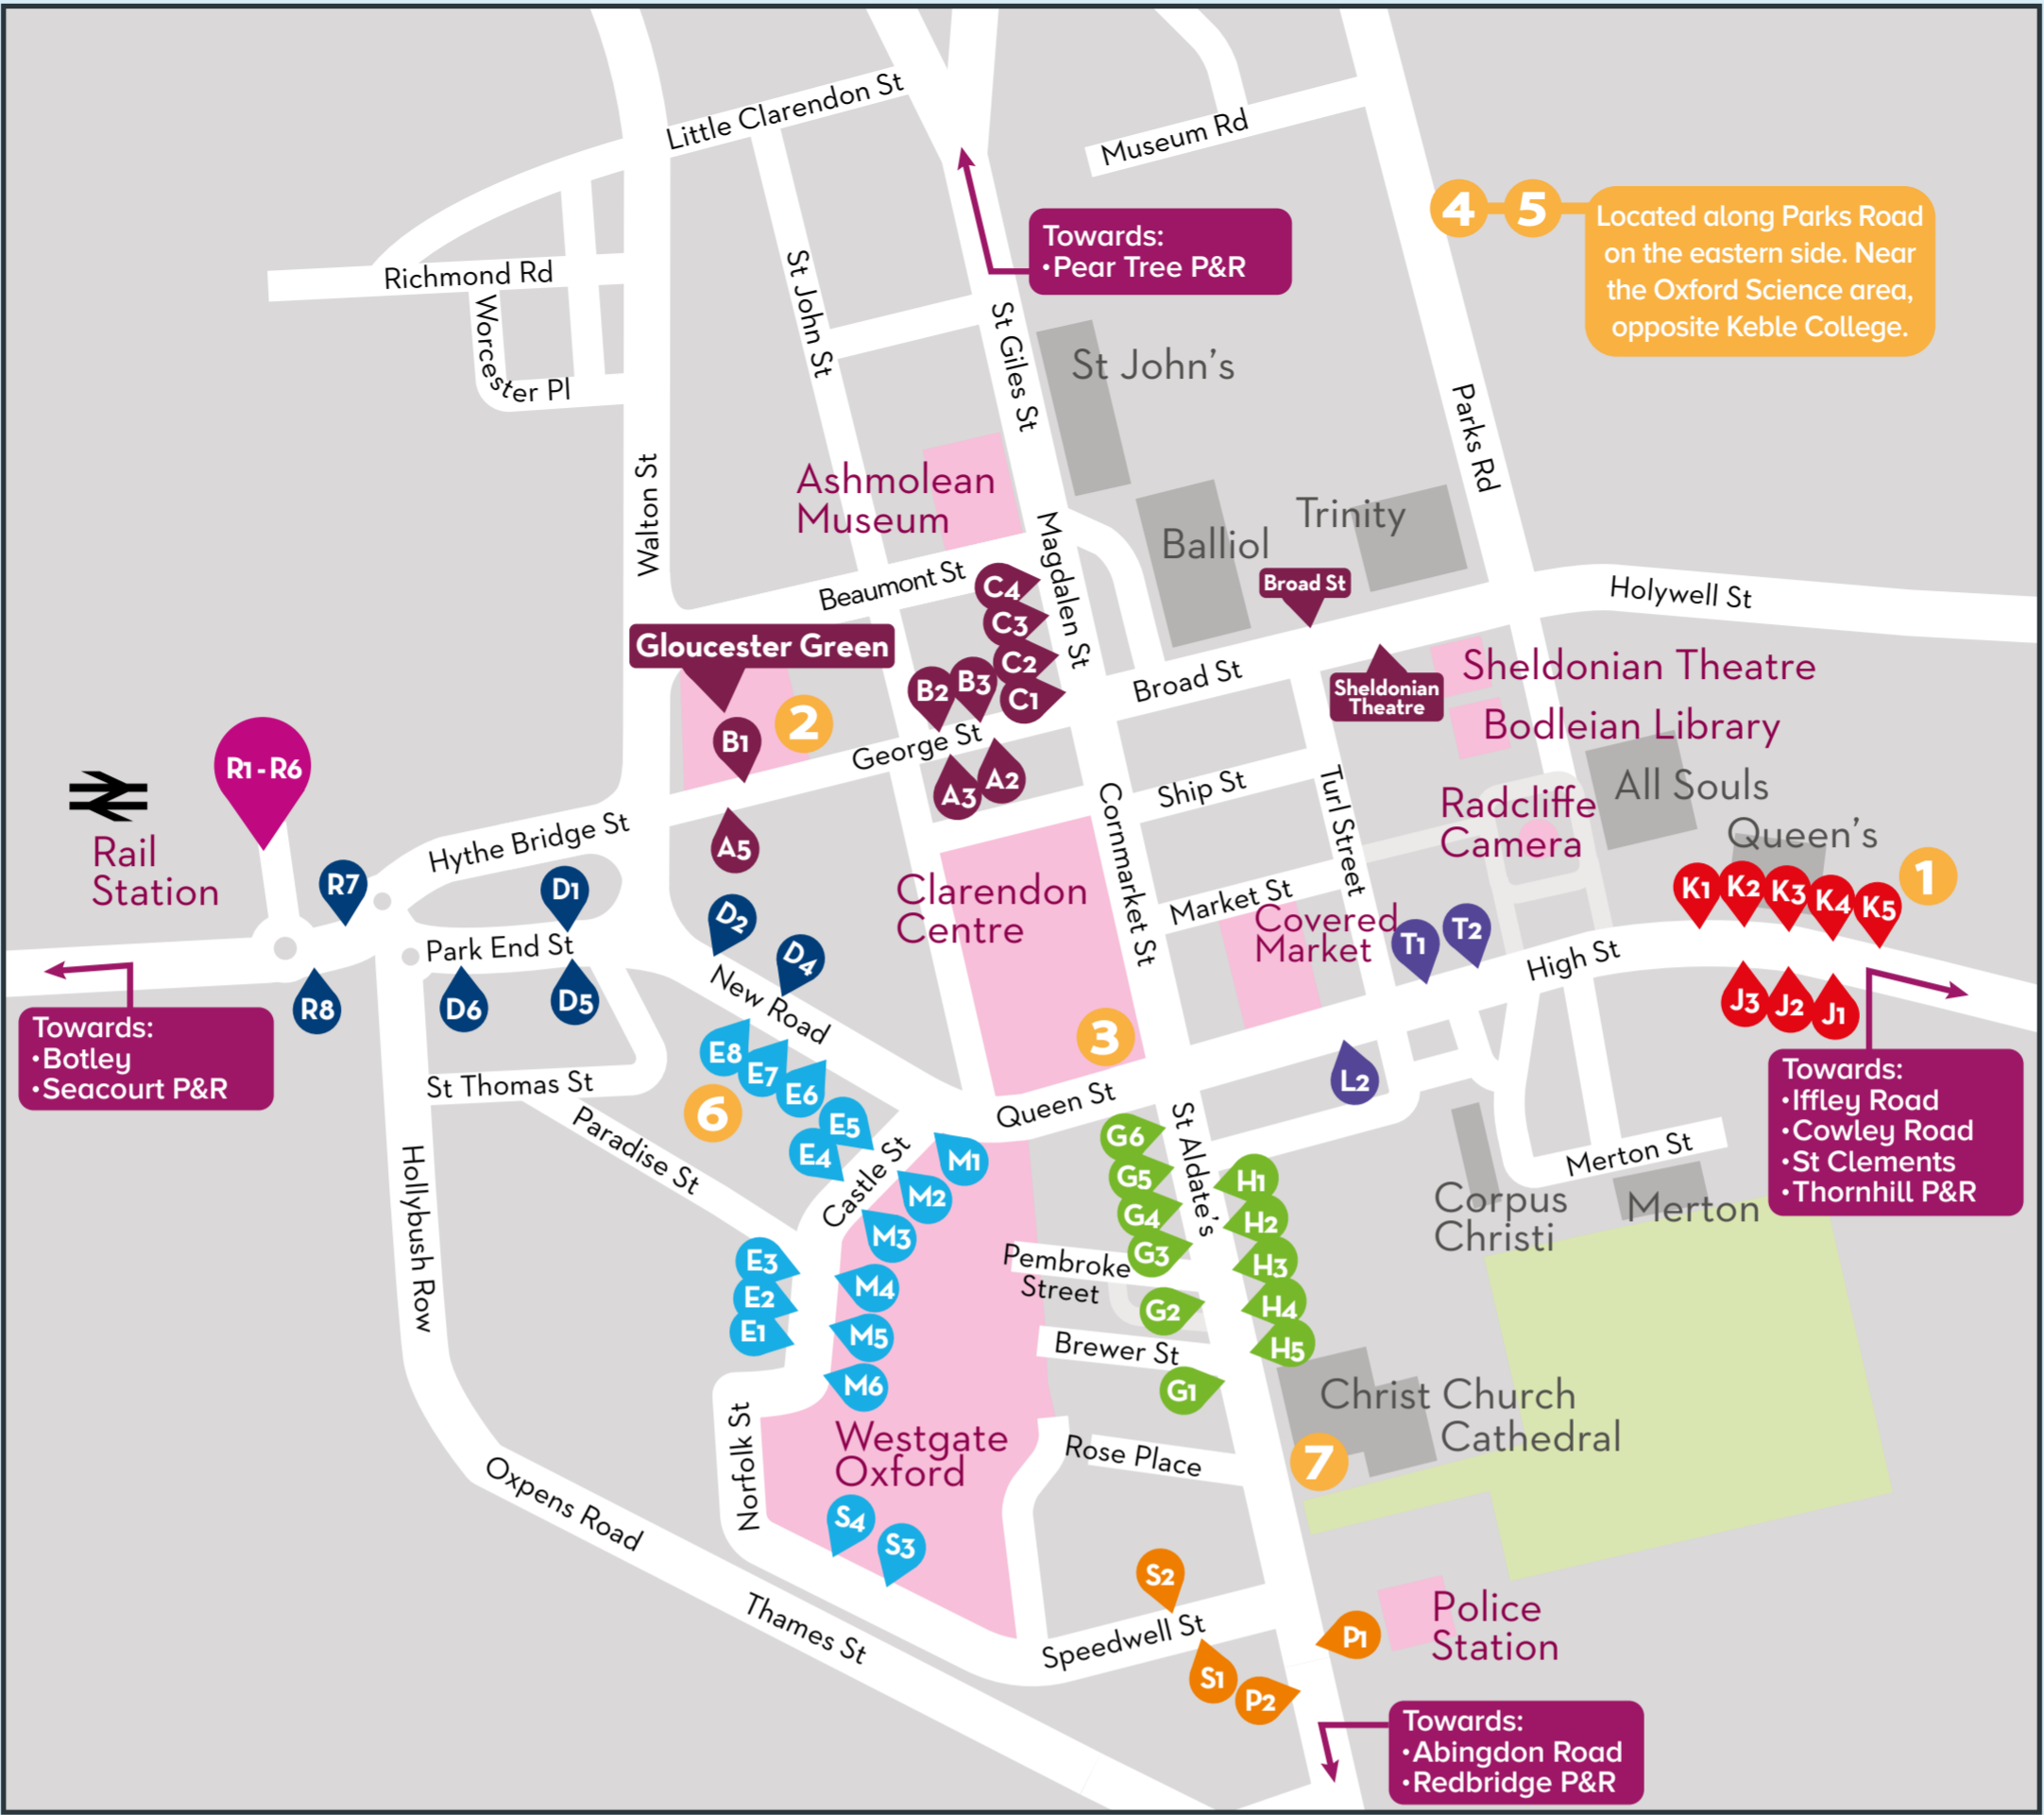

- J3 H1 P1

city13
towards JR Hospital

- R4 D1 D2 M2 S2 G3 T2 K3

city15
towards Churchill Hospital & Wood Farm

- P2 G2 T2 K3

city35
towards Kennington, Radley & Abingdon

- A2 A5 D2 E3 H2 P1

* only on Mondays to Saturdays evenings and Sundays all day
** only on Mondays to Saturdays daytime

BROOKESbusU1
towards Harcourt Hill

- J3 L2 S1 E7 D5 R8

towards Wheatley

- R7 D1 M5 S2 T1 K4

BROOKESbusU5
towards Marston

- P2 G4 K4

Key destinations:

- City Sightseeing Visitor Information Point**
44-45 High Street, Oxford, OX1 4AP
- Oxford Bus Company Gloucester Green Travel Shop**
89 Gloucester Green, Oxford, OX1 2BU
- Carfax Tower**
Queen Street, Oxford, OX1 1ET
- Pitt Rivers Museum**
Parks Road, Oxford, OX1 3PP
www.prm.ox.ac.uk
- Museum of Natural History**
Parks Road, Oxford, OX1 3PW
www.oum.ox.ac.uk
- Oxford Castle & Prison**
44-46 Oxford Castle, Oxford, OX1 1AY
www.oxfordcastleandprison.co.uk
- Christ Church Cathedral**
St Aldate's, Oxford, OX1 1DP
www.chch.ox.ac.uk

river rapids

- X39 towards Wallingford & Reading
- X40 towards Wallingford, Woodcote & Reading
- E3 T2 K2 NX40 towards Wallingford

Thames Travel

- ST1 towards Harwell
Broad St
- ST2 towards JR Hospital
R7 D1 B1 B3
- ST2 towards Wytham
A3 A5 D5 R8
- X1 towards Abingdon, Marcham & Wantage
J3 H1 P1
- X1 towards Headington & Nuffield Orthopaedic Centre
P2 G2 K3
- NX1 towards Wantage
R3 D1 D4 H1 P1
- X2/NX2 towards Abingdon & Didcot
- X32 towards Didcot, Harwell Campus, Chilton & Wantage
J3 H3 P1
- X32 towards JR Hospital
P2 G2 K3

OXFORD PARK & RIDE

- park&ride300 towards Gatwick & Heathrow Airports, via Lewknor Turn (M40 J6)
P2 S1 E4 B1 C2
- park&ride300 towards Pear Tree
P2 S1 E4 B1 C2
- park&ride300 towards Redbridge
A2 A5 M4 S2 P1
- park&ride400 towards Thornhill
R7 D1 M3 S2 G6 K3
- park&ride400 towards Seacourt
J3 L2 S1 E5 D5 R8