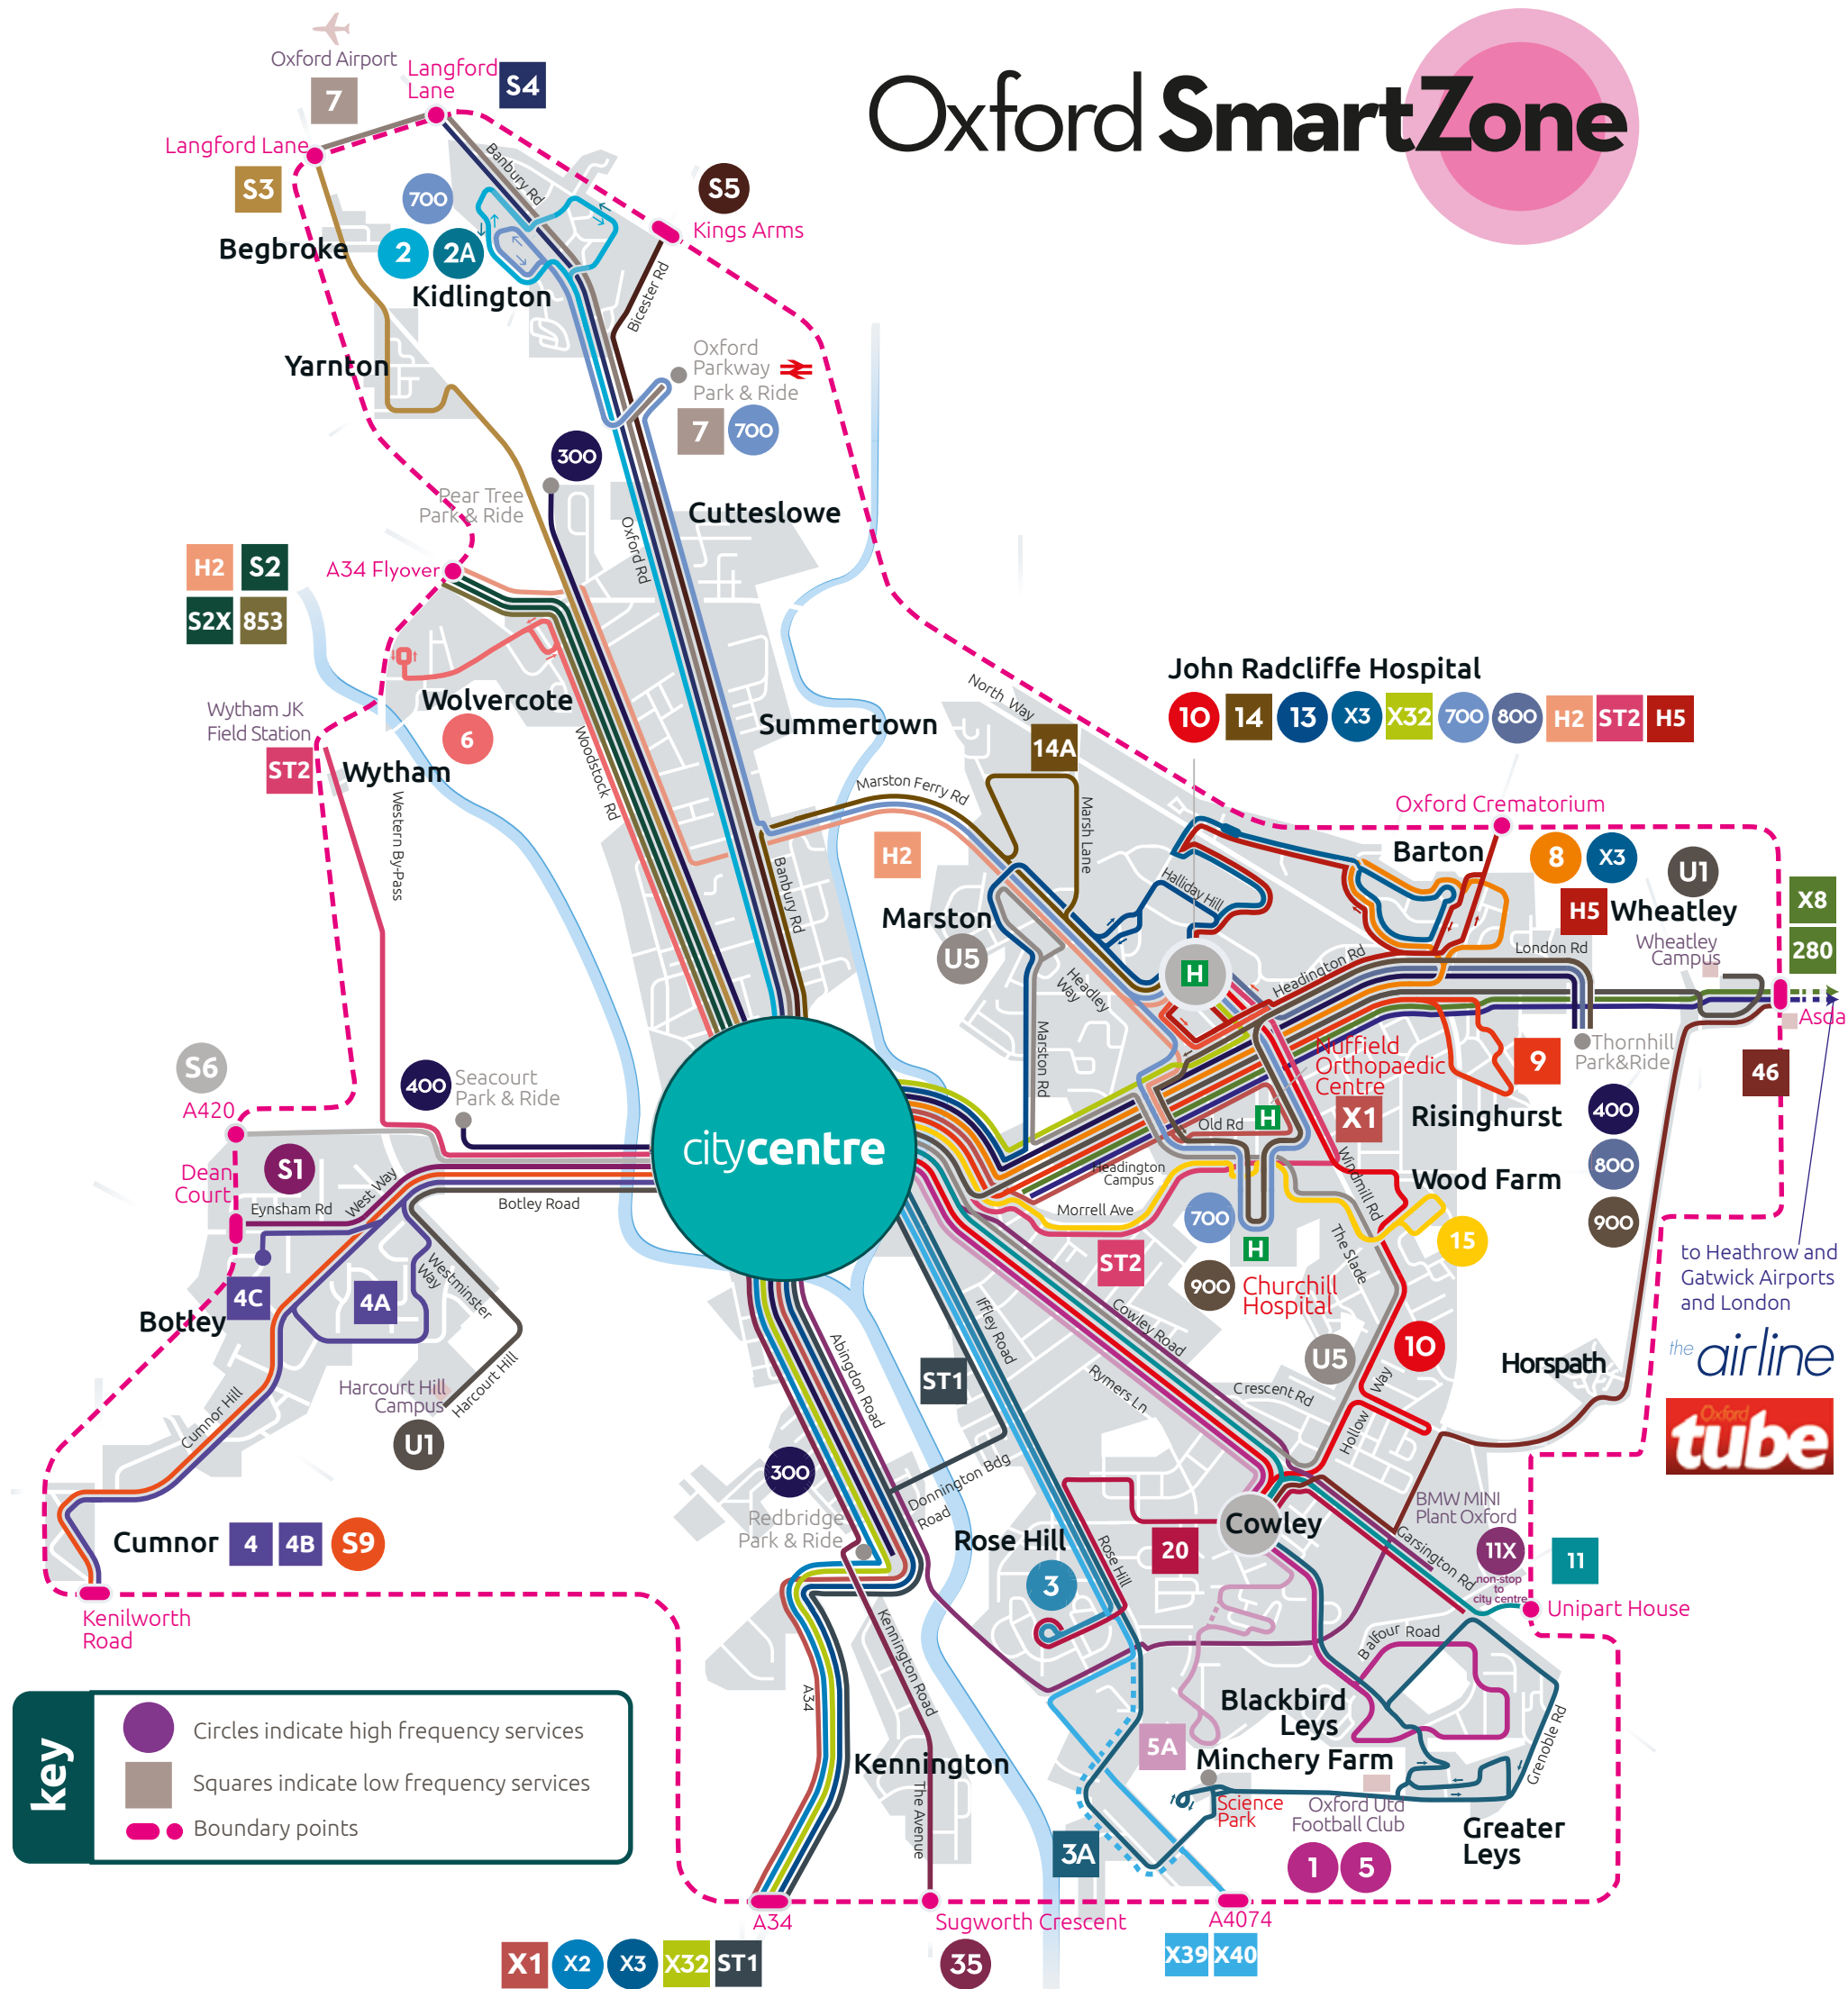

# Oxford SmartZone

to Heathrow and Gatwick Airports and London

*the* **airline**

**Oxford tube**