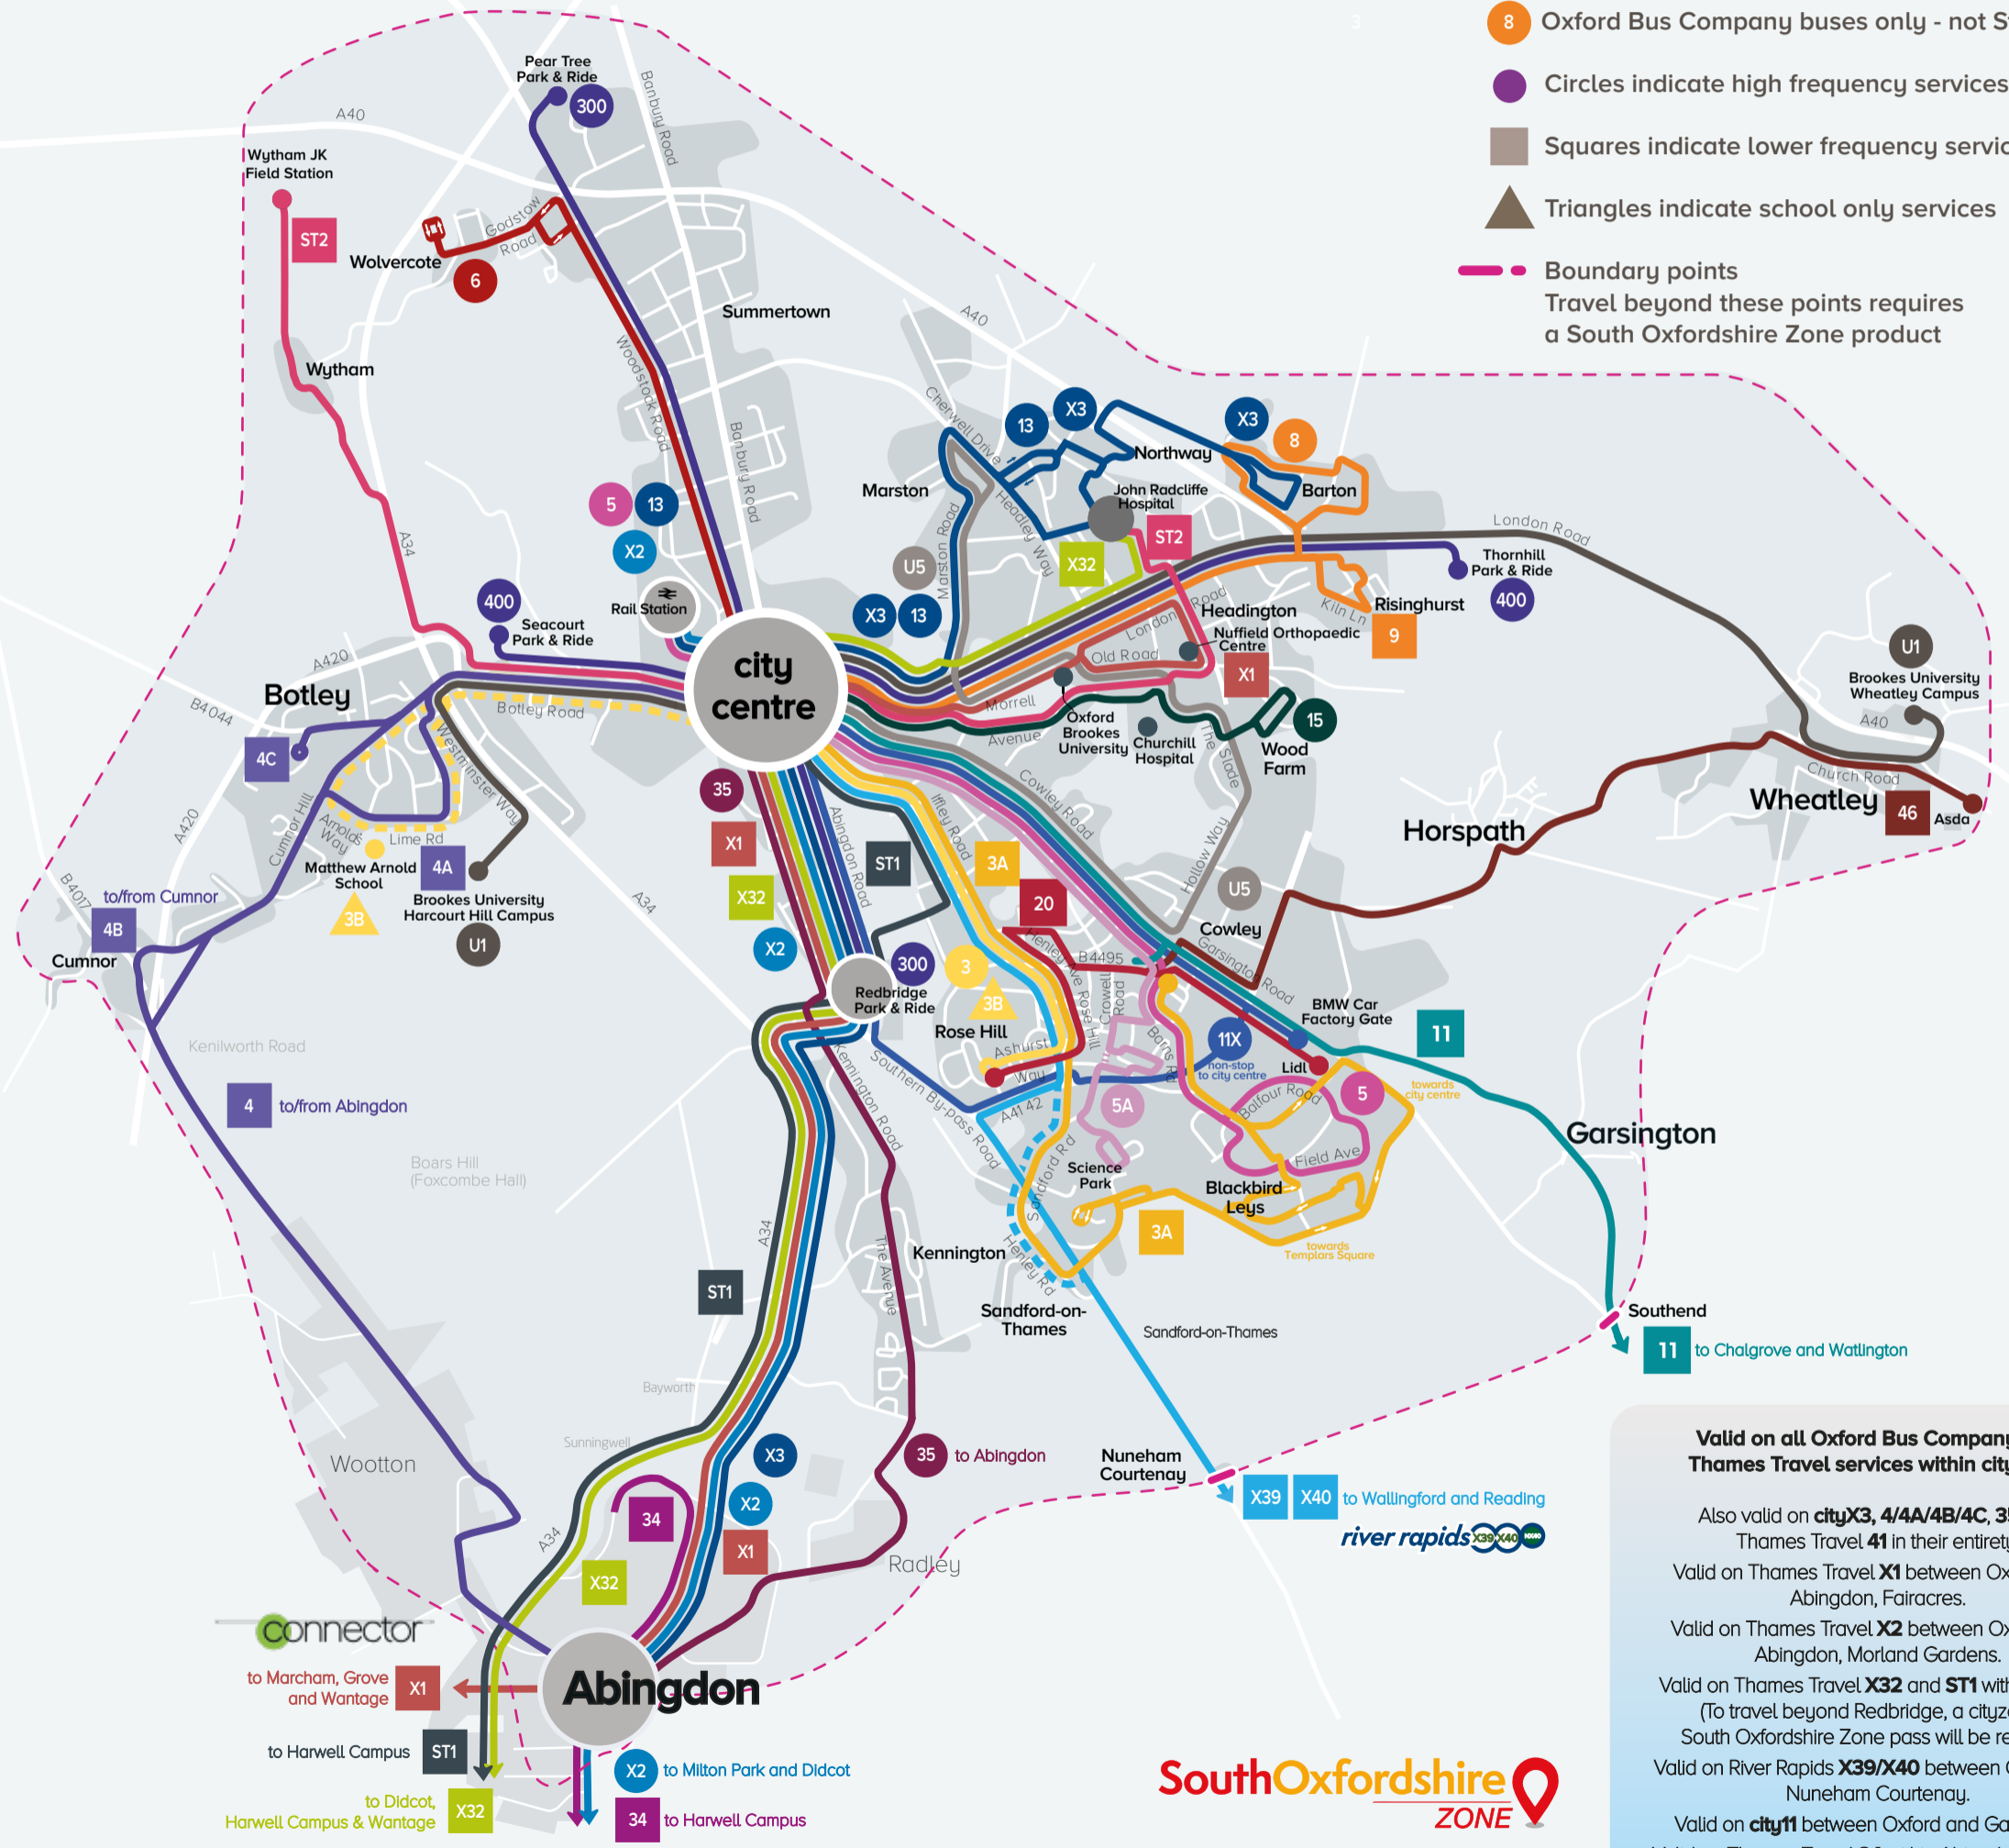

cityzone

EXTRA

- 8 Oxford Bus Company buses only - not Stagecoach
- Circles indicate high frequency services
- Squares indicate lower frequency services
- ▲ Triangles indicate school only services
- - - Boundary points
Travel beyond these points requires a South Oxfordshire Zone product

Valid on all Oxford Bus Company and Thames Travel services within cityzone.

Also valid on **cityX3, 4/4A/4B/4C, 35** and Thames Travel **41** in their entirety.

Valid on Thames Travel **X1** between Oxford and Abingdon, Fairacres.

Valid on Thames Travel **X2** between Oxford and Abingdon, Morland Gardens.

Valid on Thames Travel **X32** and **ST1** within Oxford. (To travel beyond Redbridge, a cityzone + South Oxfordshire Zone pass will be required.)

Valid on River Rapids **X39/X40** between Oxford and Nuneham Courtenay.

Valid on **city11** between Oxford and Garsington.

Valid on Thames Travel **34** within Abingdon between Dunmore Road and Morland Gardens.