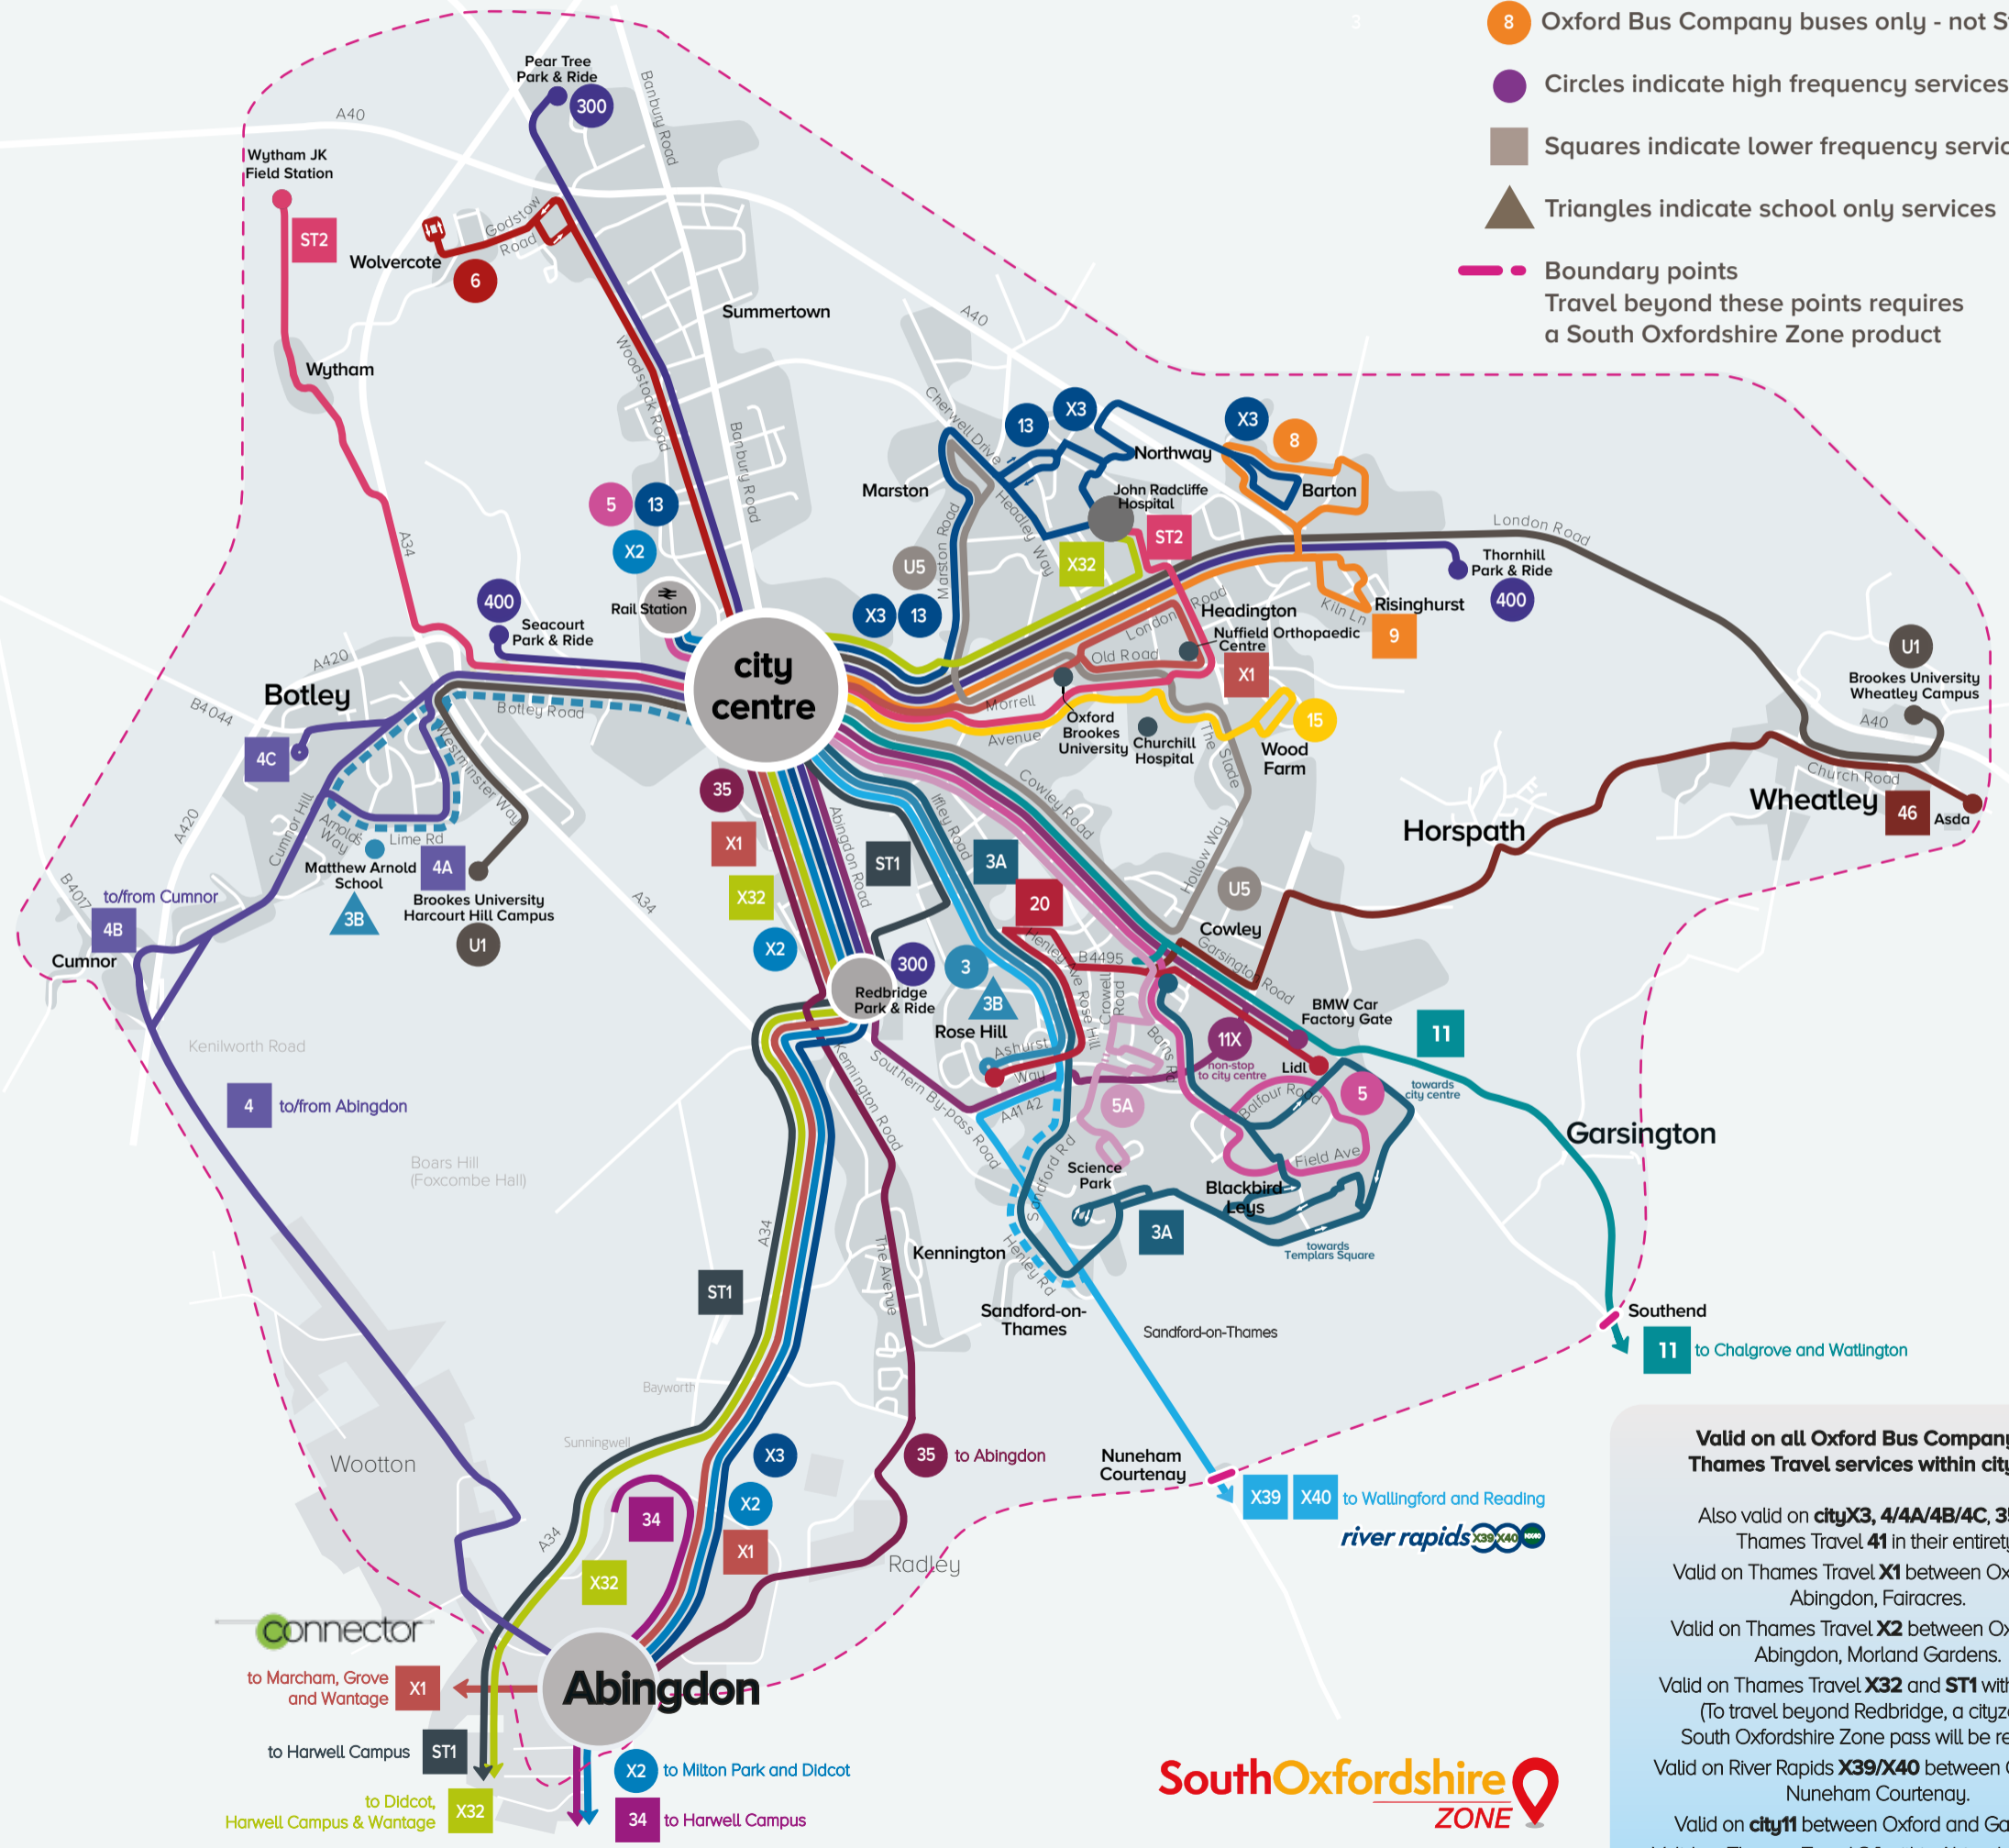

cityzone

EXTRA

- 8 Oxford Bus Company buses only - not Stagecoach
- Circles indicate high frequency services
- Squares indicate lower frequency services
- ▲ Triangles indicate school only services
- - - Boundary points
Travel beyond these points requires a South Oxfordshire Zone product

Valid on all Oxford Bus Company and Thames Travel services within cityzone.

Also valid on **cityX3, 4/4A/4B/4C, 35** and Thames Travel **41** in their entirety.

Valid on Thames Travel **X1** between Oxford and Abingdon, Fairacres.

Valid on Thames Travel **X2** between Oxford and Abingdon, Morland Gardens.

Valid on Thames Travel **X32** and **ST1** within Oxford. (To travel beyond Redbridge, a cityzone + South Oxfordshire Zone pass will be required.)

Valid on River Rapids **X39/X40** between Oxford and Nuneham Courtenay.

Valid on **city11** between Oxford and Garsington.

Valid on Thames Travel **34** within Abingdon between Dunmore Road and Morland Gardens.