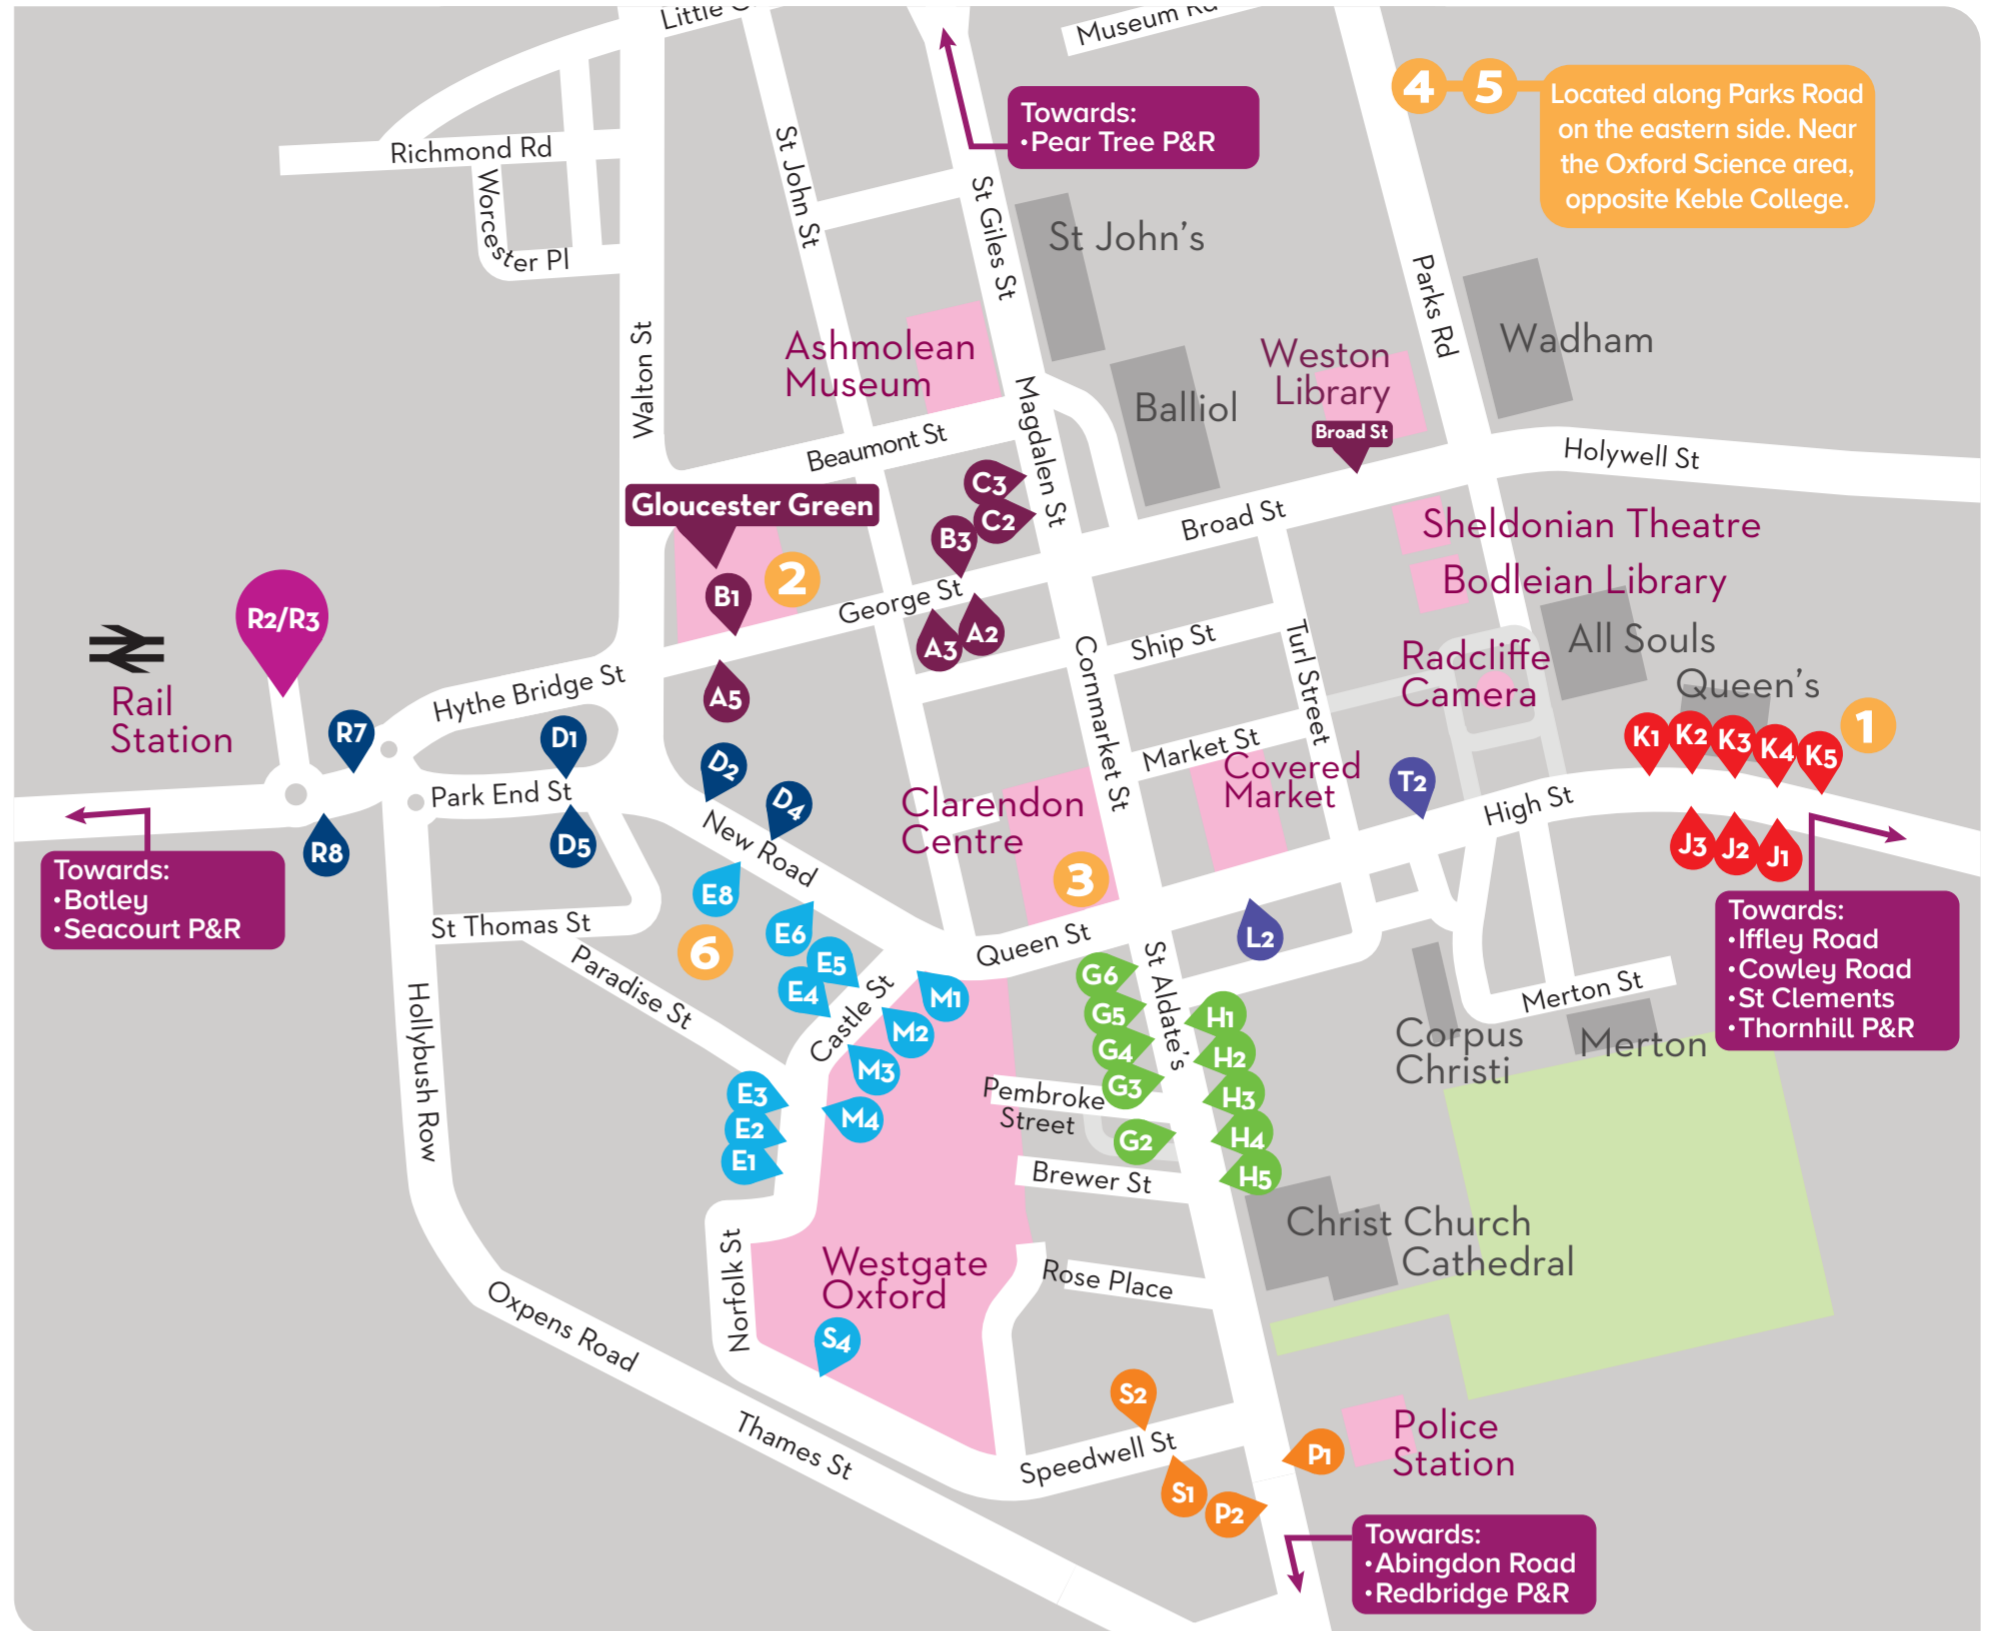

Where to catch your bus in Oxford City Centre

Buses to Oxford Rail Station ➔

If you need to get to Oxford Rail Station, then please use one of the following bus stops:

D5 E8 J3 L2 S1

city **3/3A**
towards **Rose Hill**

E1 T2 K2

city **4A**
towards **Elms Rise**

J3 H4 E6 D5 R8

city **5**
towards **Cowley & Blackbird Leys**

R2 D1 M1 S2 G5 K1

city **5A**
towards **Minchery Farm**

S2 G5 K1

city **6**
towards **Wolvercote**

C3

city **8**
towards **Barton**

E2 T2 K4

city **11**
towards **Watlington**

G4 K2

city **11X**
towards **BMW Main Gate**

J1 L2 P1

city **15**
towards **Wood Farm**

P2 G2 T2 K3

city **35** (Mon-Sat daytime)
towards **Abingdon**

E3 H2 P1

city **35** (Evenings & Sunday)
towards **Abingdon**

A2 A5 D2 H2 P1

city **46**
towards **Florence Park, Horspath & Great Milton**

E3 H4 P1

city **X1**
towards **Abingdon and Wantage**

J3 H3 P1

city **X3**
towards **Abingdon**

J3 H1 P1

city **X3**
towards **JR Hospital**

P2 G3 T2 K3

BROOKESbus **U5/NU5**
towards **Brookes University** (evenings and weekends only)

P2 G4 K4

OXFORD PARK & RIDE

park&ride300
towards **Pear Tree**
P2 S1 E4 B1 C2

towards **Redbridge**
A2 A5 M4 S2 P1

park&ride400/NU1
towards **Seacourt & Harcourt Hill**
(catch this bus to Oxford Brookes' Harcourt Hill Campus)
J3 I2 S1 E5 D5 R8

towards **Thornhill & Wheatley**
(catch this bus to Oxford Brookes' Headington and Wheatley Campuses)
R7 D1 M3 S2 G6 K4

the airline

LHR/LGW
towards **Heathrow and Gatwick**
via Thornhill, Lewknor and High Wycombe
Gloucester Green Bay 5/6 S4 S2 K5

LHR/LGW
from **Heathrow** towards **Oxford**
Central Bus Station Terminal 5 Stop 10

LGW
from **Gatwick** towards **Oxford**
North Terminal Stop 1/2 South Terminal Stop 4/5

Thames Travel

33 towards **Cumnor & Wootton**
63 towards **Cumnor & Southmoor**
P2 S1 E6 D5 R8

ST1 towards **Harwell Campus**
Broad St

ST2 towards **JR Hospital**
C2

ST2 towards **Wytham**
C3

X2 towards **Abingdon & Didcot**
R3 D1 D4 H1 P1

X32 towards **JR Hospital**
P2 G2 K3

X32 towards **Didcot & Wantage**
J3 H3 P1

river rapids **X39 X40 10640**

towards **Wallingford and Reading**
E1 T2 K2

Key destinations:

1 **City Sightseeing Visitor Information Point**
44-45 High Street
Oxford, OX1 4AP

2 **Oxford Bus Company Gloucester Green Travel Shop**
89 Gloucester Green
Oxford, OX1 2BU

3 **Carfax Tower**
Queen Street
Oxford, OX1 1ET

4 **Pitt Rivers Museum**
Parks Road,
Oxford, OX1 3PP
www.prm.ox.ac.uk

5 **Museum of Natural History**
Parks Road, Oxford, OX1 3PW
www.oum.ox.ac.uk

6 **Oxford Castle & Prison**
44-46 Oxford Castle,
Oxford, OX1 1AY
www.oxfordcastleandprison.co.uk

For timetables and details, please visit oxfordbus.co.uk