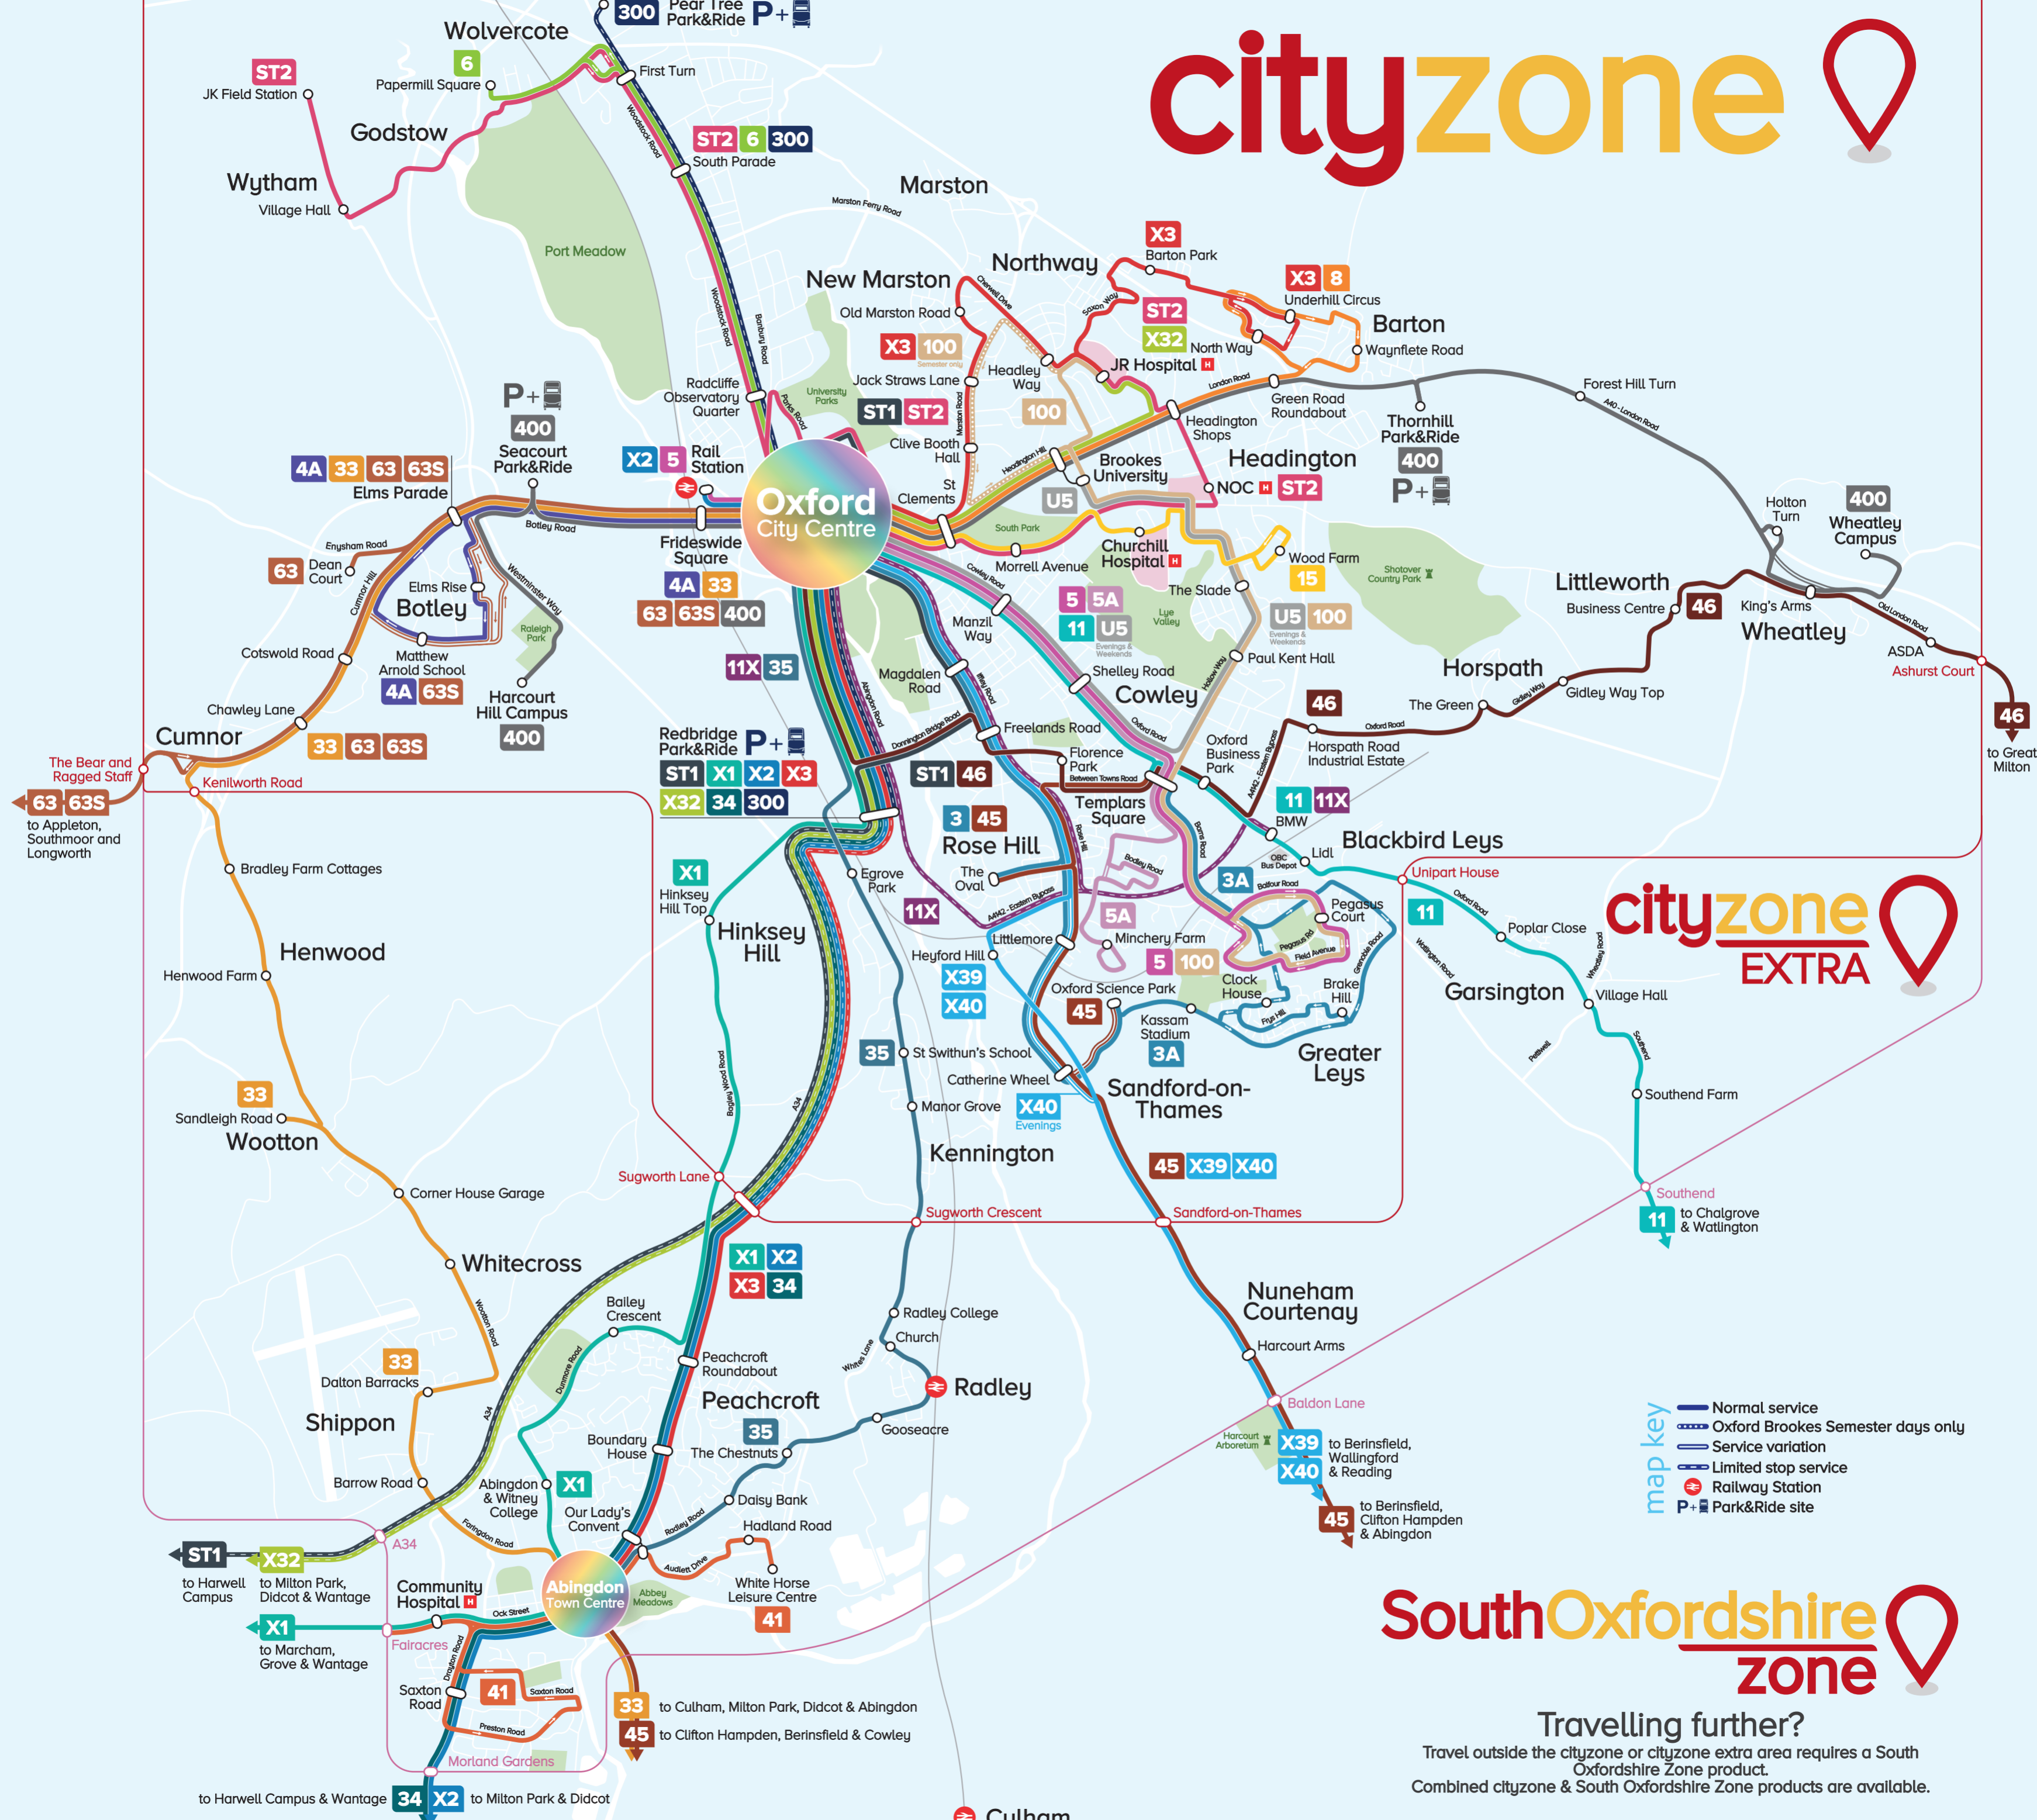

cityzone

cityzone EXTRA

- map key
- Normal service
 - Oxford Brookes Semester days only
 - Service variation
 - Limited stop service
 - Railway Station
 - Park&Ride site

SouthOxfordshire zone

Travelling further?

Travel outside the cityzone or cityzone extra area requires a South Oxfordshire Zone product. Combined cityzone & South Oxfordshire Zone products are available.