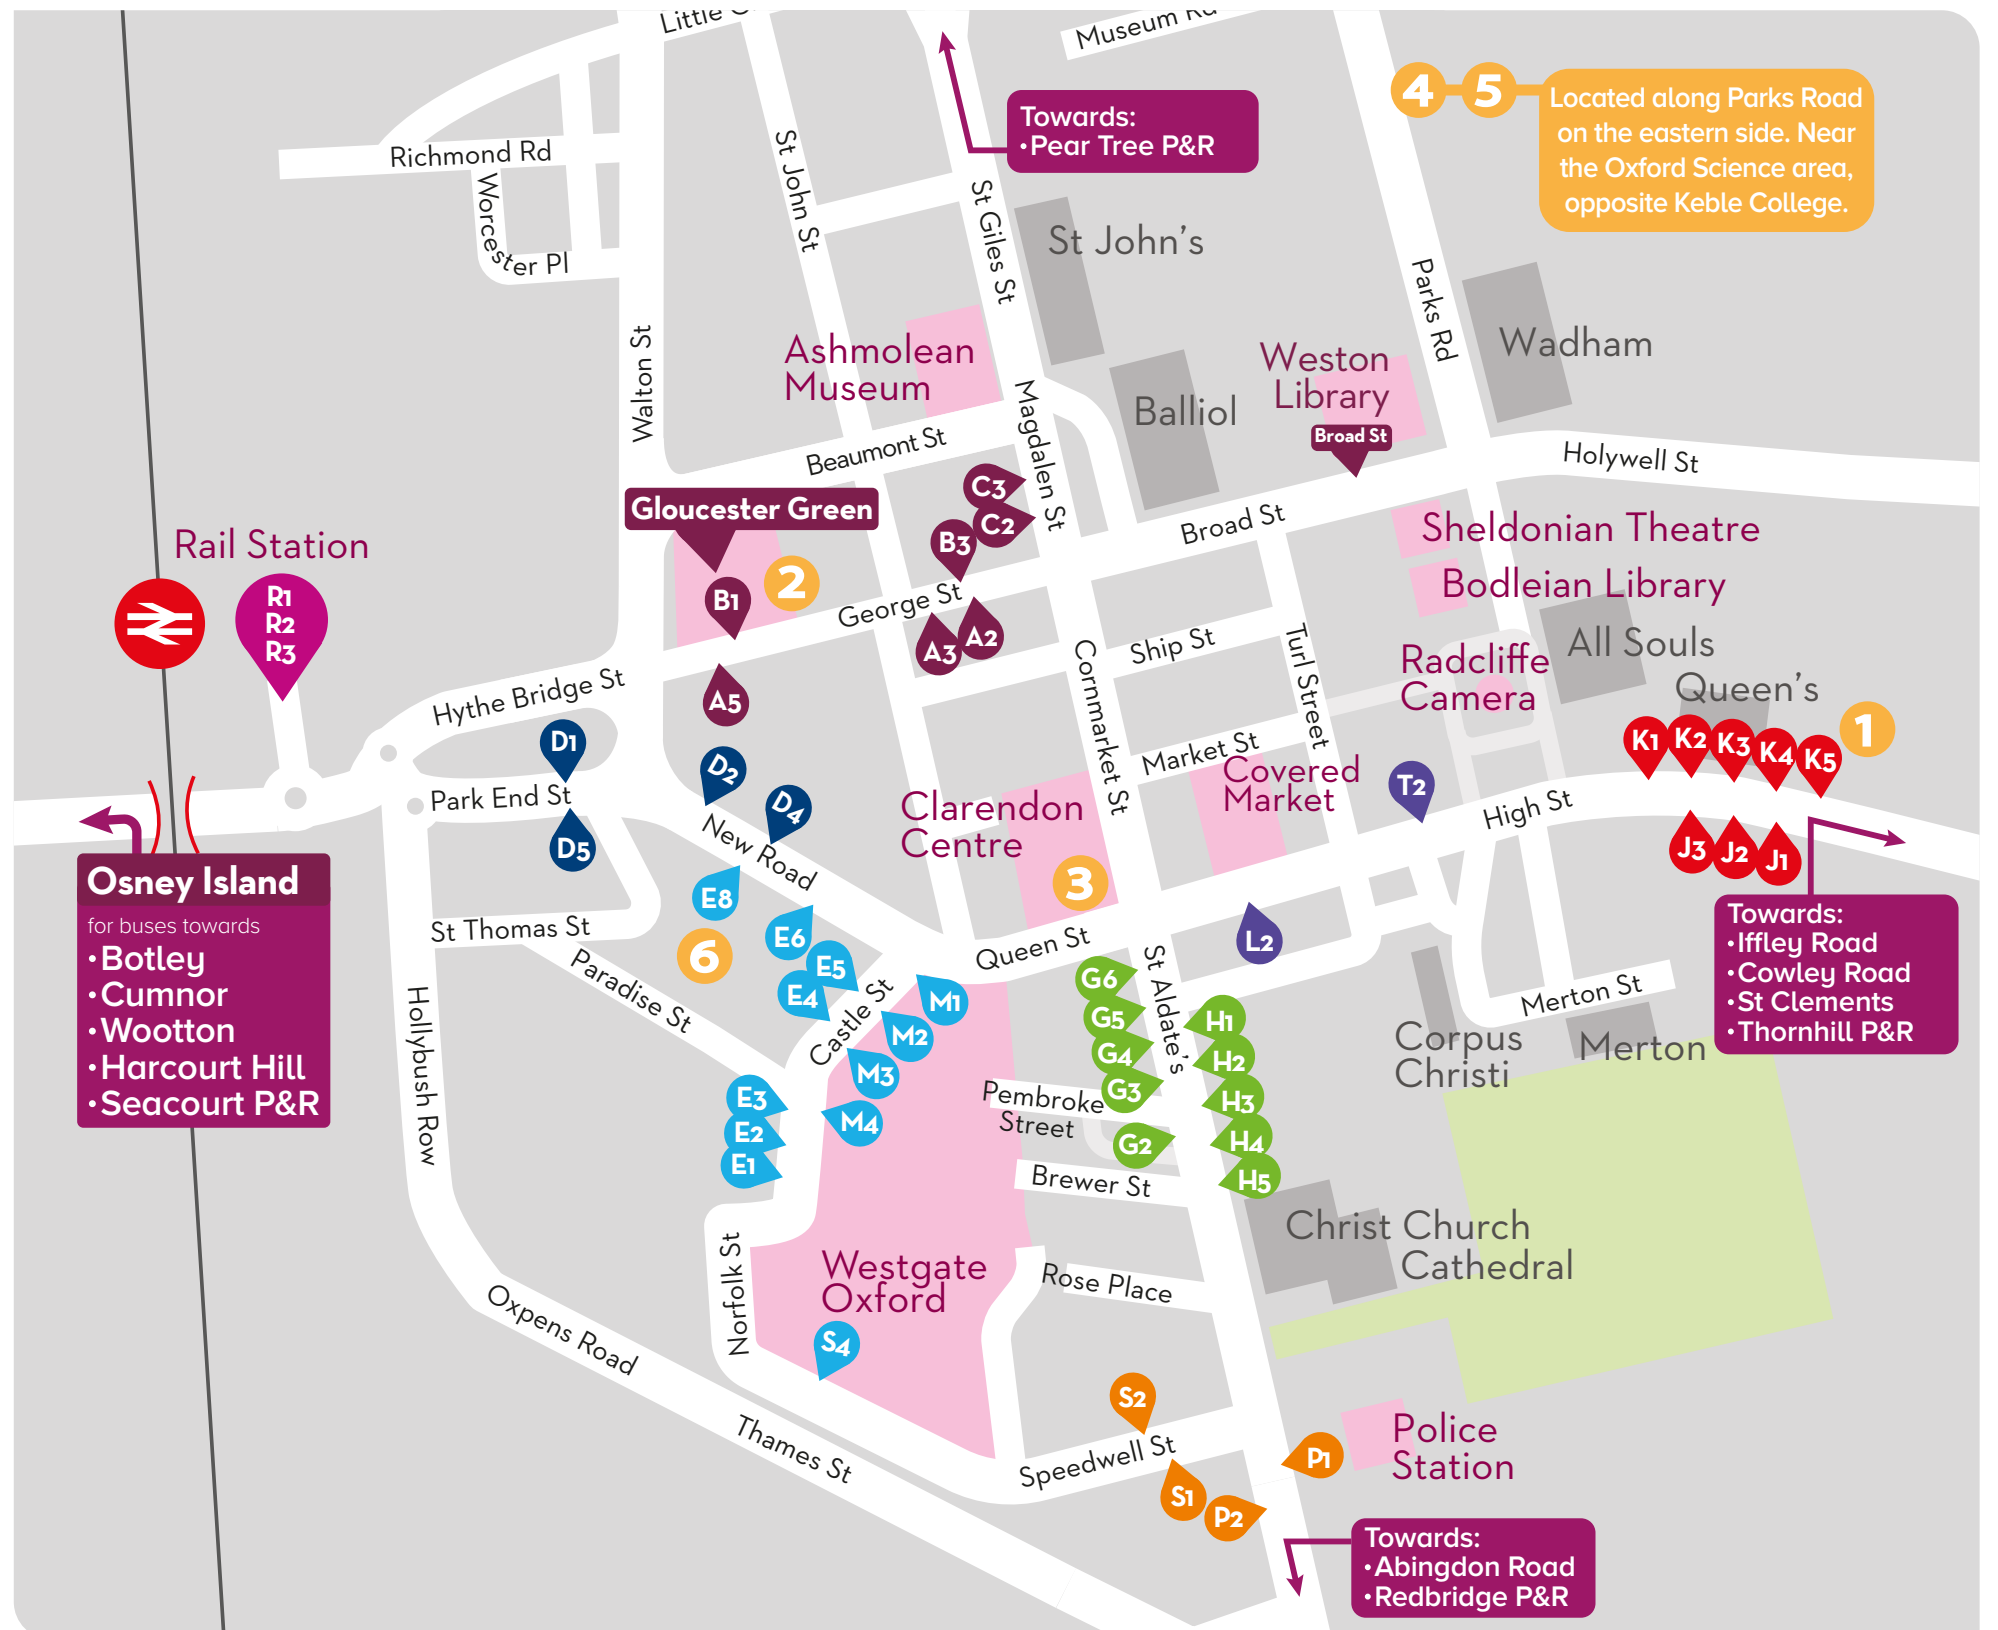

city X3

towards JR Hospital 

P2 G3 T2 K3

BROOKESbus U5

towards Brookes University (evenings and weekends only)

P2 G4 K4

OXFORD PARK & RIDE

park&ride 300
towards Pear Tree
P2 S1 E4 B1 C2

towards Redbridge
A2 A5 M4 S2 P1

park&ride 400
towards Oxford Rail Station
J3 L2 S1 E5 D5

towards Thornhill & Wheatley
(catch this bus to Oxford Brookes' Headington and Wheatley Campuses)
R1 D1 M3 S2 G6 K4

towards Seacourt & Harcourt Hill
(catch this bus to Oxford Brookes' Harcourt Hill Campus)
Osney Island

the airline

LHR/LGW
towards Heathrow and Gatwick via Thornhill, Lewknor and High Wycombe
Gloucester Green Bay 5/6 S4 S2 K5

LHR/LGW
from Heathrow towards Oxford
Central Bus Station Terminal 5 Stop 10

LGW
from Gatwick towards Oxford
North Terminal Stop 1/2 South Terminal Stop 4/5

river rapids x40

towards Wallingford and Reading
E1 T2 K2