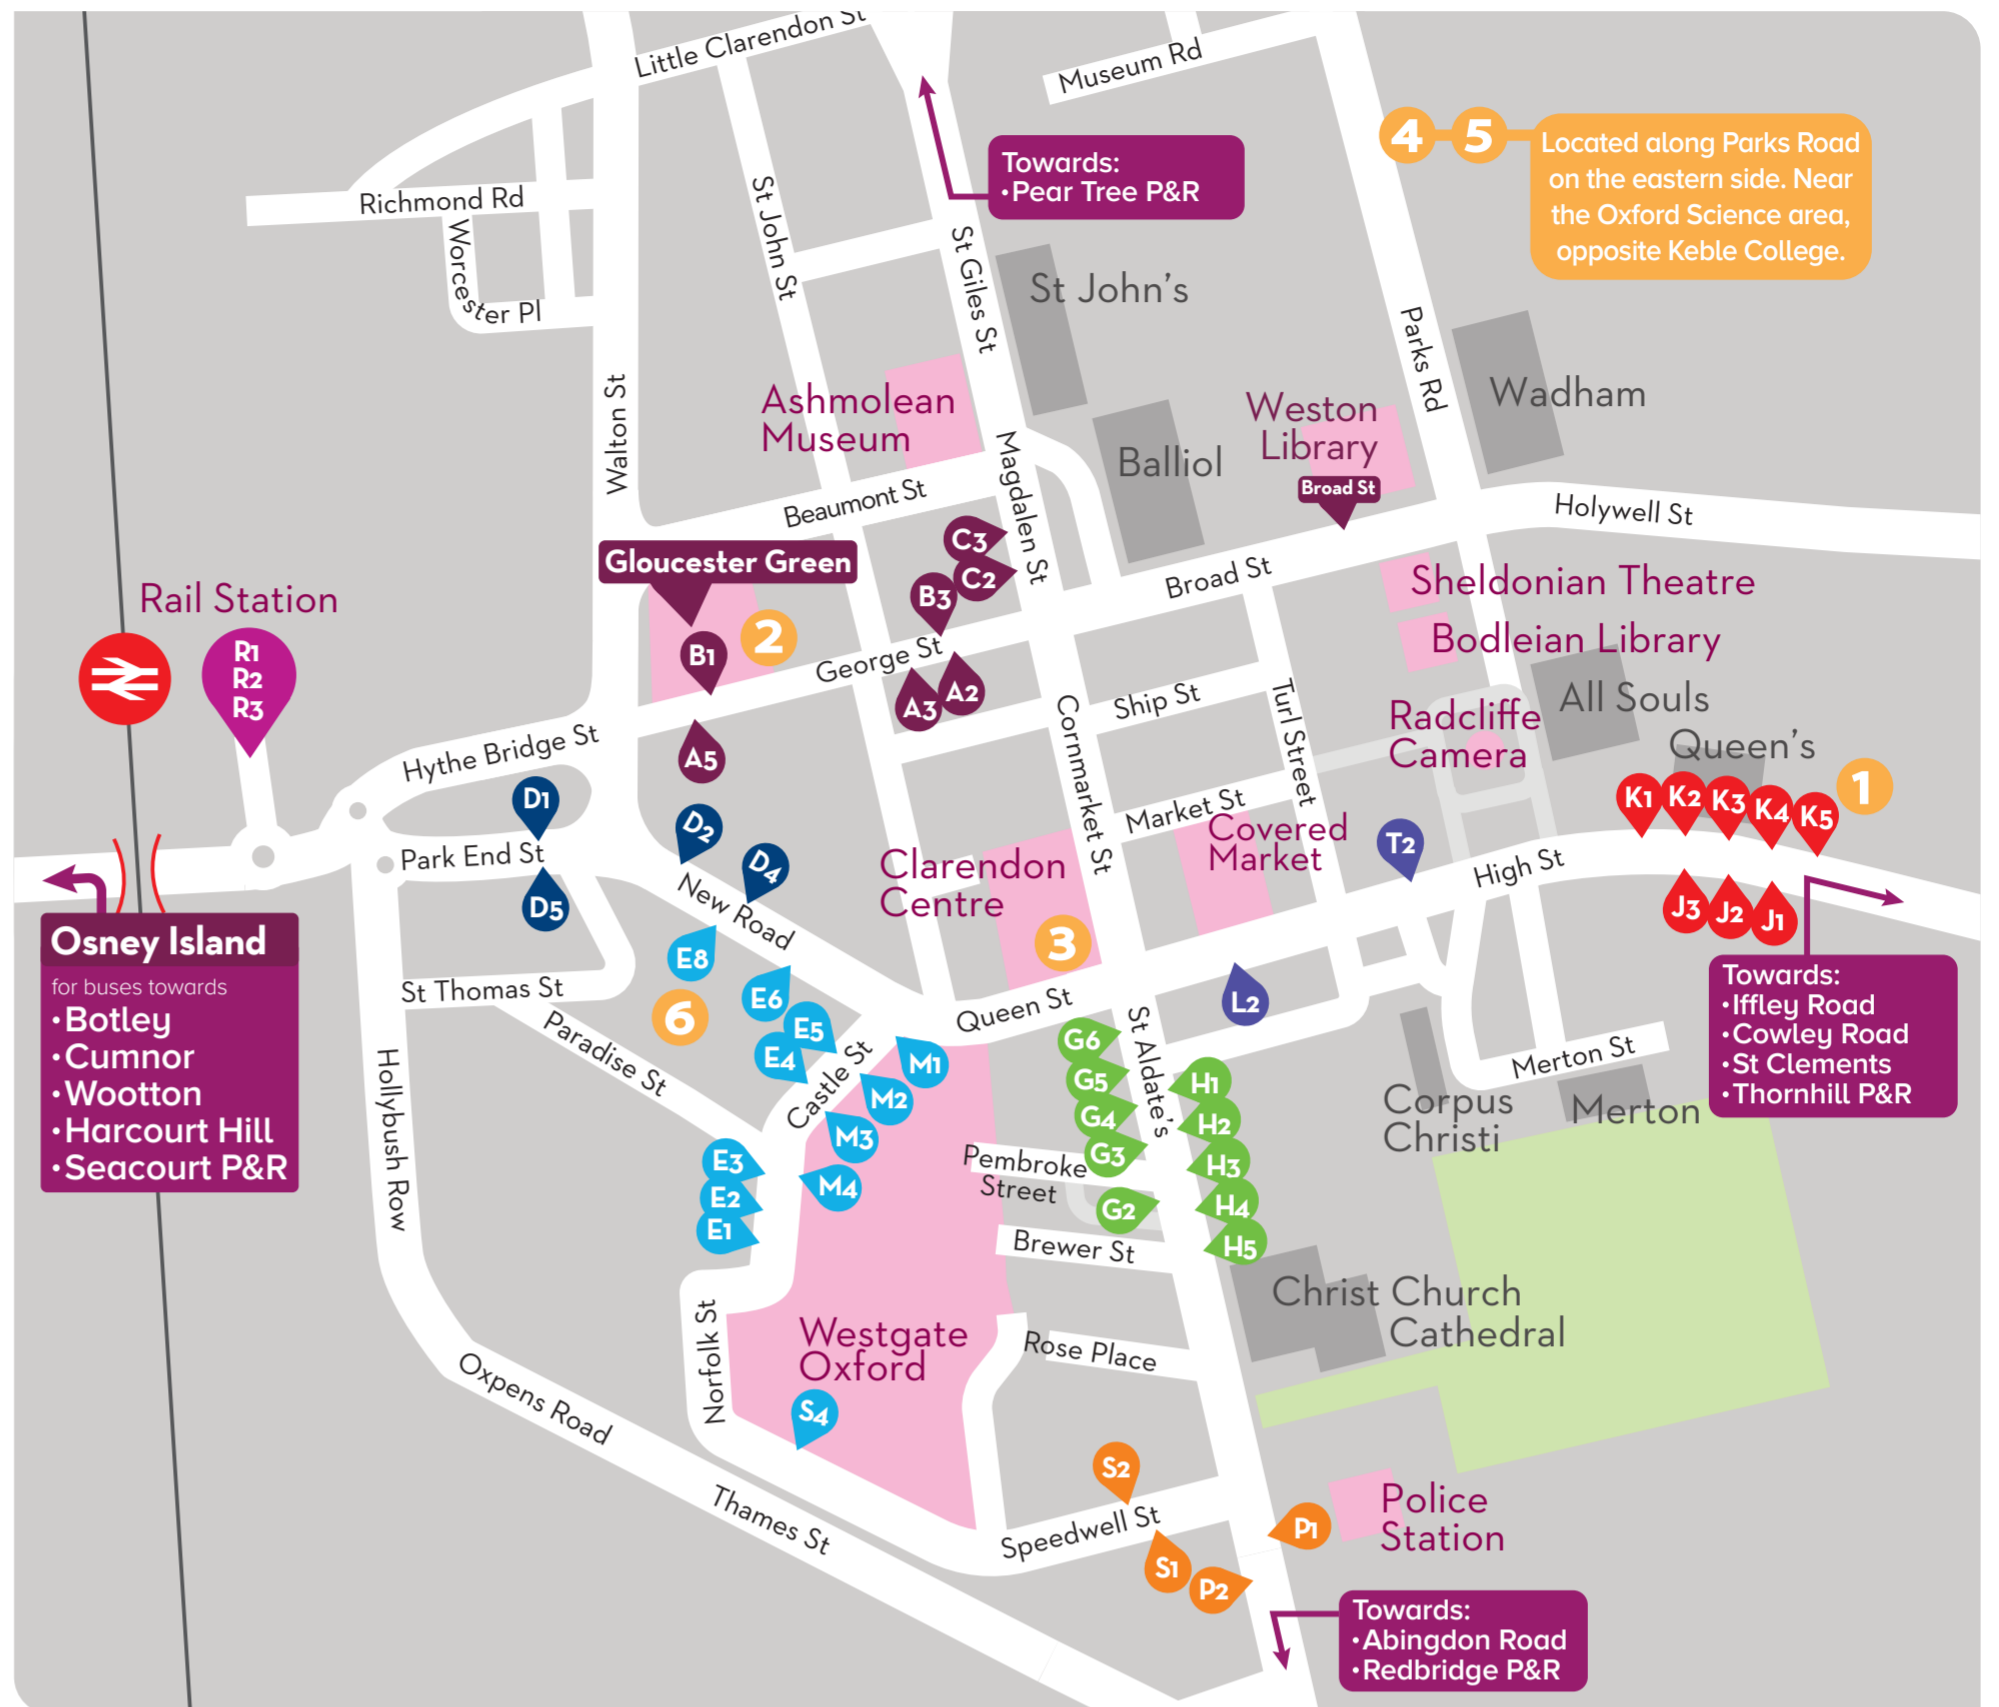

Where to catch your bus in Oxford City Centre

Buses to Oxford Rail Station ➔

If you need to get to Oxford Rail Station, then please use one of the following bus stops:

D5 E8 J3 L2 S1

city3 & 3A
towards Rose Hill,
Littlemore & Greater Leys

E1 T2 K2

city4A
towards Botley &
Elms Rise

Osney Island

city5
towards Cowley & Blackbird Leys

R2 D1 M1 S2 G5 K1

city5A
towards Minchery Farm

S2 G5 K1

city6
towards Wolvercote

C3

city8
towards Barton

E2 T2 K4

city11
towards Watlington

G4 K2

city11X
towards BMW Main Gate

J1 L2 P1

city15
towards Wood Farm

P2 G2 T2 K3

connector 33
towards Cumnor & Wootton

Osney Island

city35
towards Radley & Abingdon

E3 H2 P1

(Mon-Sat daytime)

A2 A5 D2 H2 P1

(evenings & Sundays)

river rapids x40
towards Wallingford,
Woodcote & Reading

E1 T2 K2

city46
towards Great Milton

E3 H4 P1

Thames Travel 63
towards Longworth &
Southmoor

Osney Island

oxford 108
towards Bicester

T2 K5

carousel 275
towards Chinnor &
High Wycombe

T2 K5

U5 (evenings & weekends)
towards Cowley & Brookes Uni

P2 G4 K4

cityX1 & 43
towards Abingdon & Wantage

R3 D1 D4 H3 P1

connector X2
towards Abingdon & Didcot

E4 H1 P1

connector ST1
towards Harwell Campus

Broad St

cityX3
towards Abingdon

J3 H1 P1

towards JR Hospital & Barton

P2 G3 T2 K3

connector X32
towards Didcot

J3 H3 P1

towards JR Hospital

P2 G2 K3

connector ST2
towards Wytham

C3

towards JR Hospital

C2

PARK & RIDE 300
towards Pear Tree

P2 S1 E4 B1 C2

towards Redbridge

A2 A5 M2 S2 P1

PARK & RIDE 400
towards Thornhill & Wheatley

R1 D1 M3 S2 G6 K4

towards Seacourt & Harcourt Hill

Osney Island

the airline
towards Heathrow & Gatwick
via Thornhill, Lewknor & High Wycombe Coachway

Gloucester Green
bays 5 & 6

S4 S2 K5

Key destinations:

1 **City Sightseeing
Visitor Information Point**
44-45 High Street
Oxford, OX1 4AP

3 **Carfax Tower**
Queen Street
Oxford, OX1 1ET

5 **Museum of Natural History**
Parks Road, Oxford, OX1 3PW
www.oum.ox.ac.uk

2 **Oxford Bus Company
Gloucester Green
Travel Shop**
89 Gloucester Green
Oxford, OX1 2BU

4 **Pitt Rivers Museum**
Parks Road,
Oxford, OX1 3PP
www.prm.ox.ac.uk

6 **Oxford Castle & Prison**
44-46 Oxford Castle,
Oxford, OX1 1AY
www.oxfordcastleandprison.co.uk

For timetables and details, please visit oxfordbus.co.uk