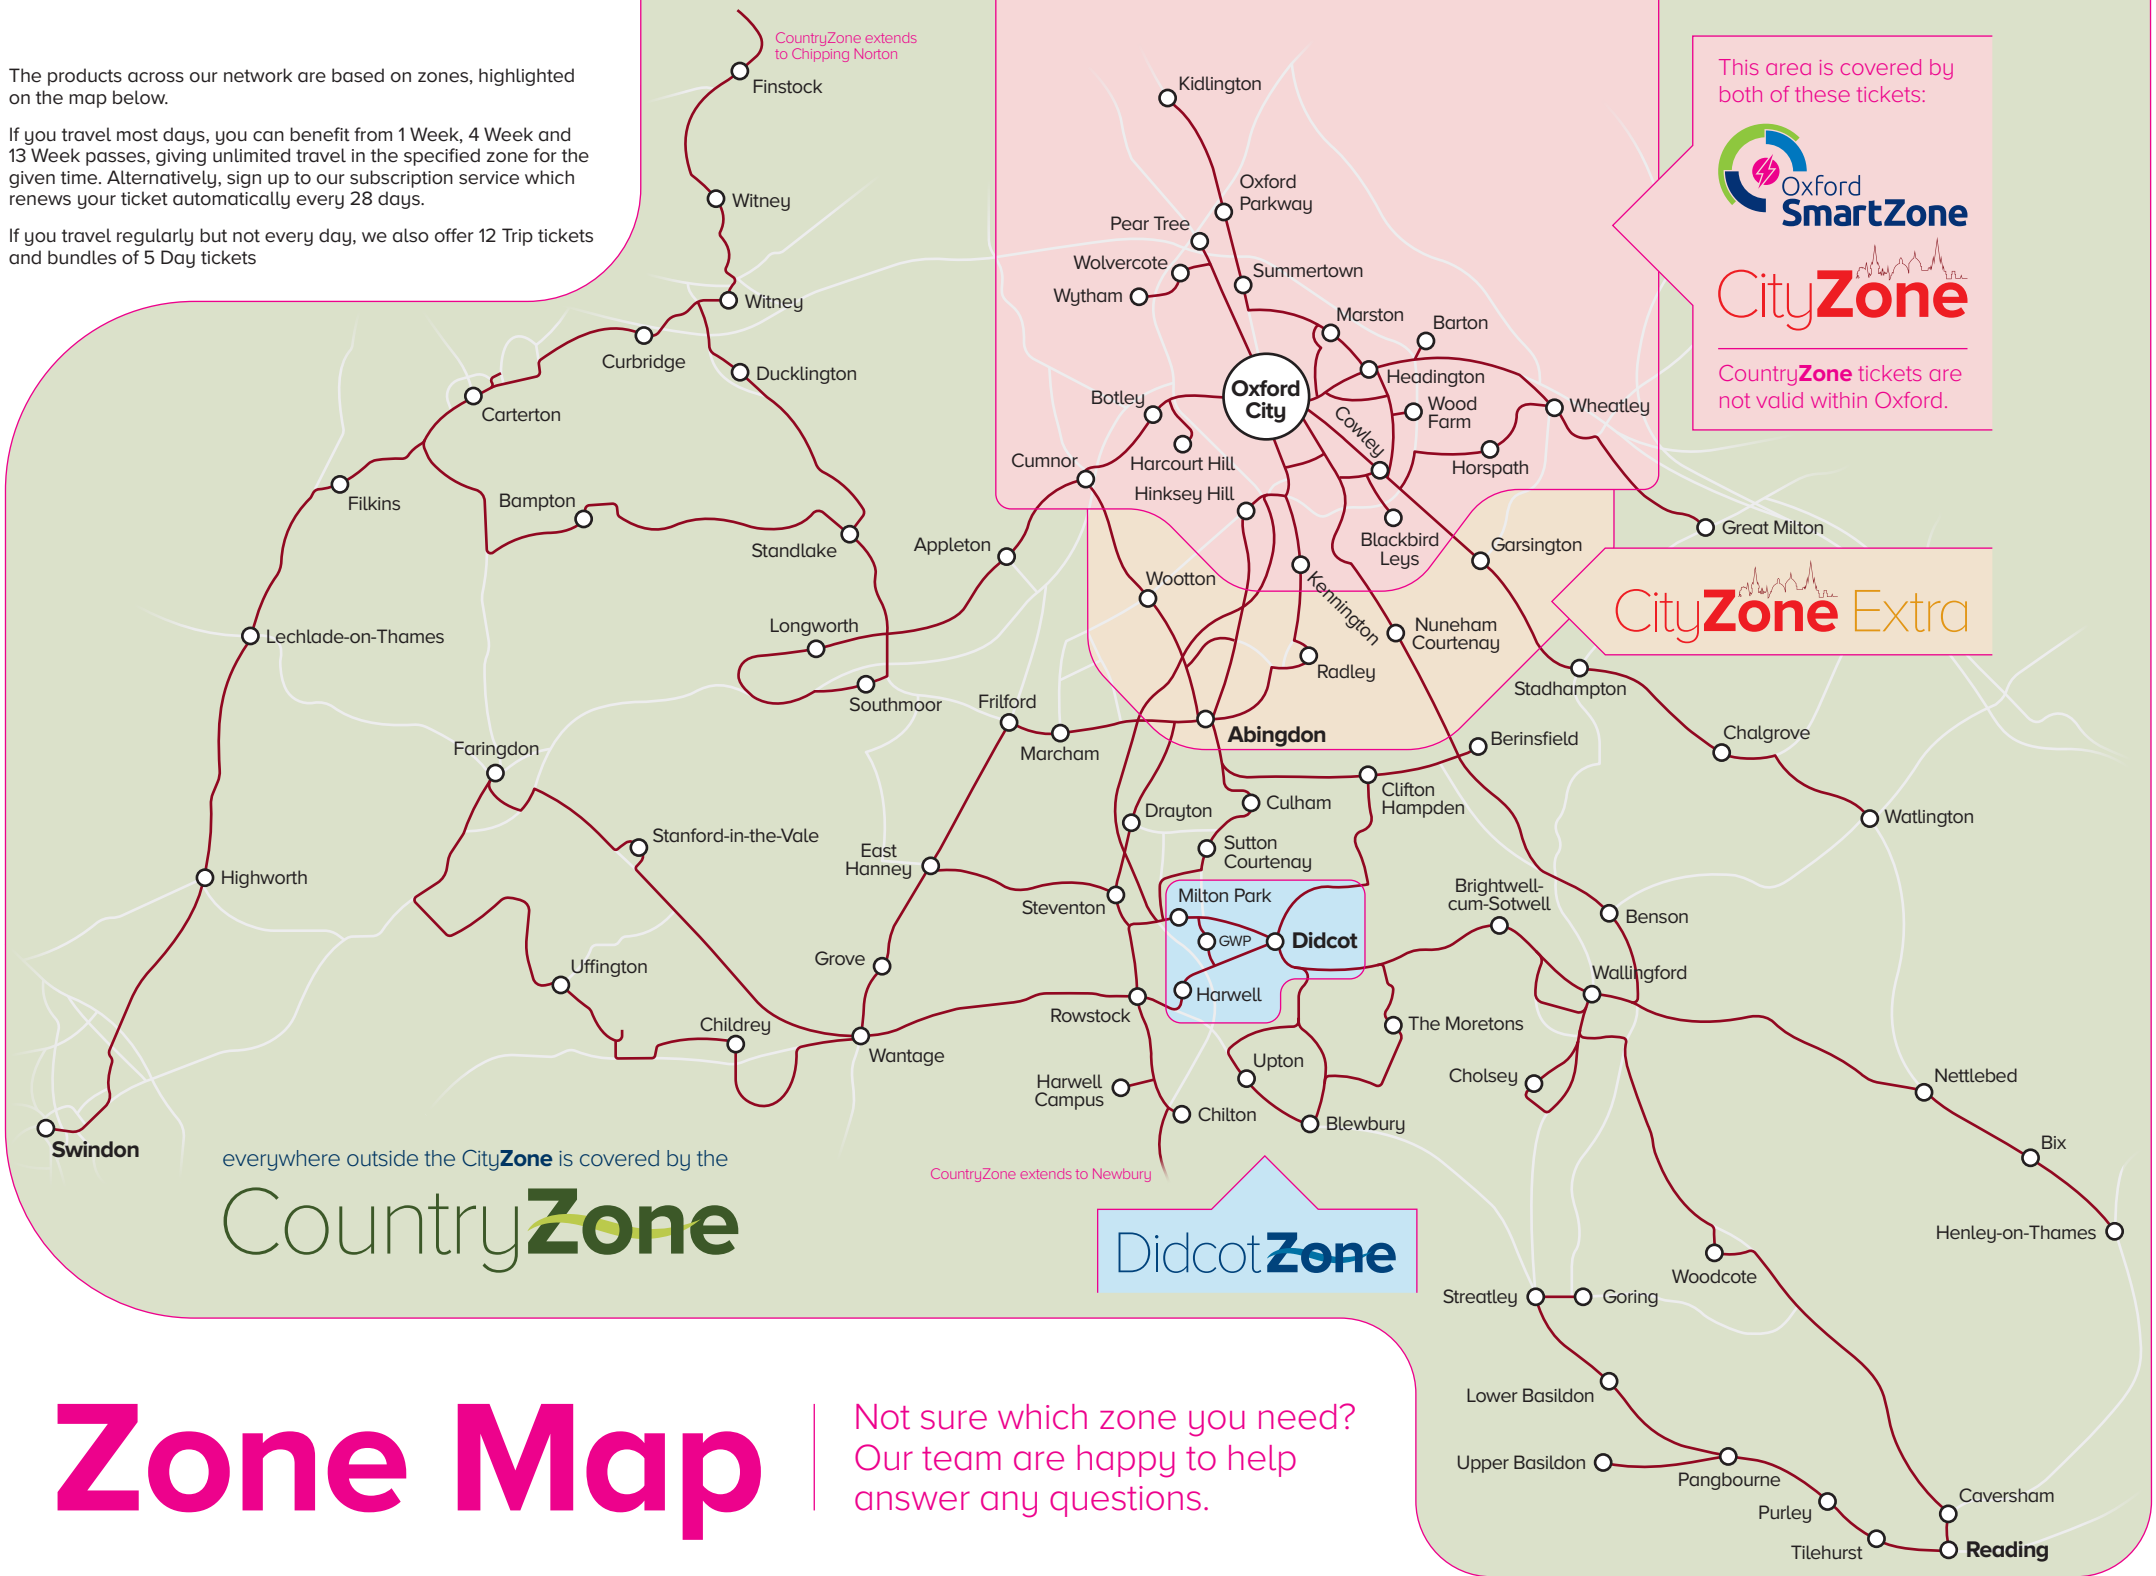

The products across our network are based on zones, highlighted on the map below.

If you travel most days, you can benefit from 1 Week, 4 Week and 13 Week passes, giving unlimited travel in the specified zone for the given time. Alternatively, sign up to our subscription service which renews your ticket automatically every 28 days.

If you travel regularly but not every day, we also offer 12 Trip tickets and bundles of 5 Day tickets

Zone Map

Not sure which zone you need?
Our team are happy to help answer any questions.