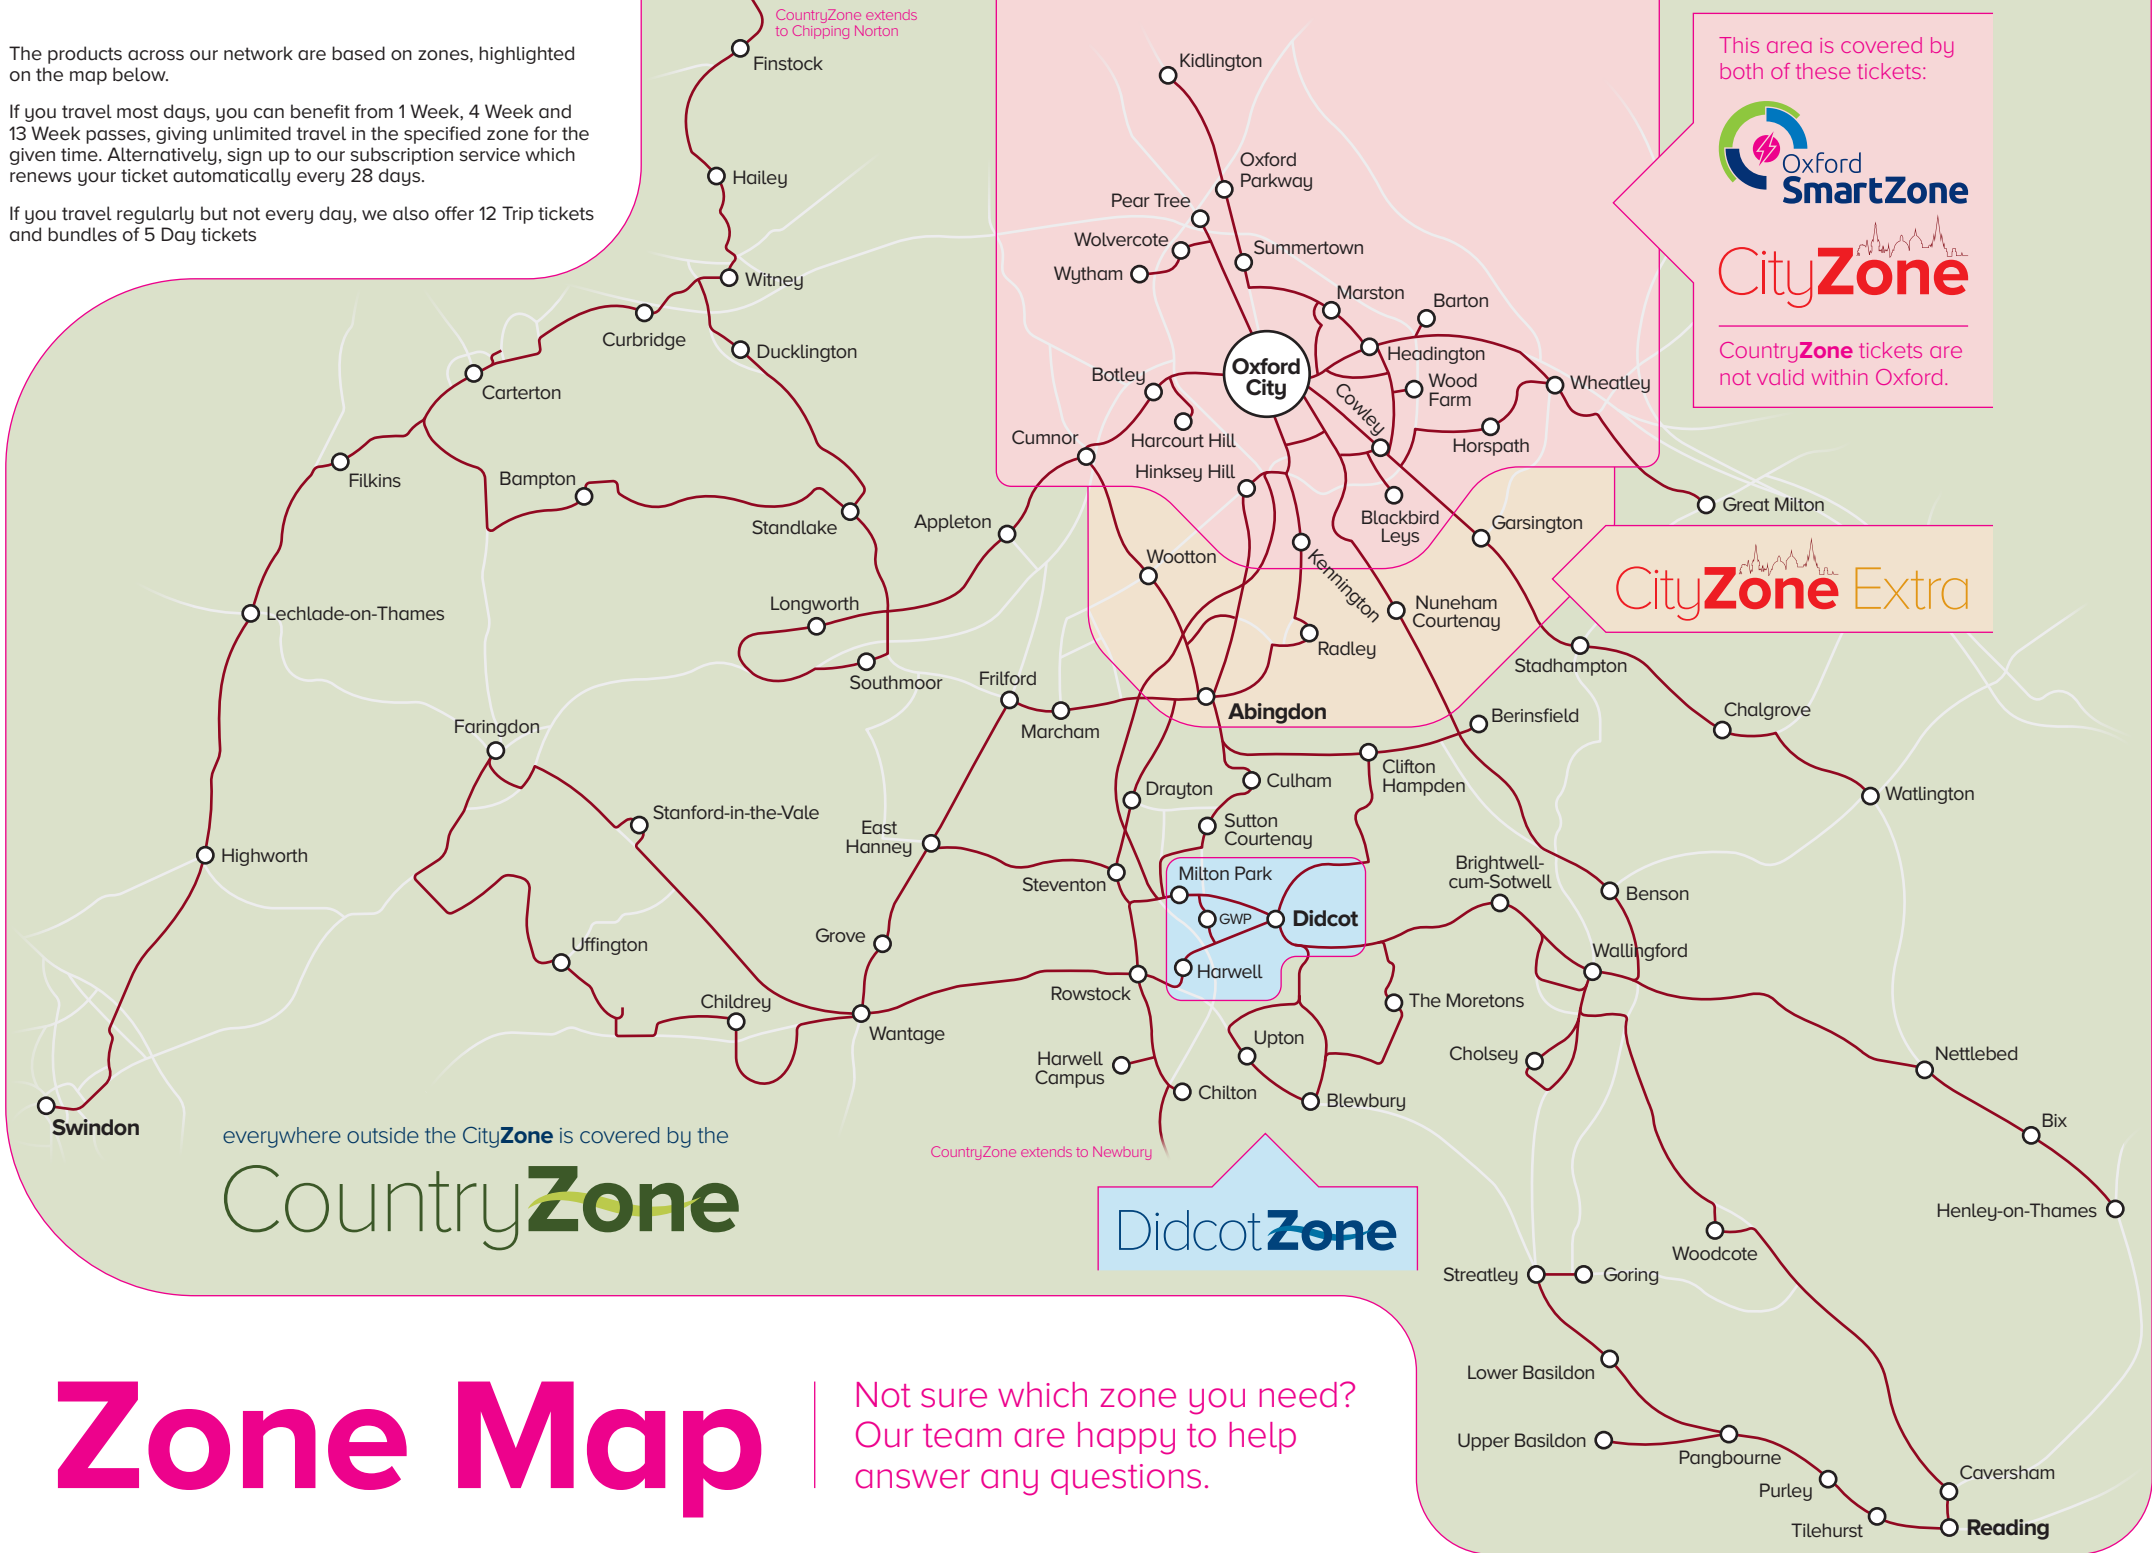

The products across our network are based on zones, highlighted on the map below.

If you travel most days, you can benefit from 1 Week, 4 Week and 13 Week passes, giving unlimited travel in the specified zone for the given time. Alternatively, sign up to our subscription service which renews your ticket automatically every 28 days.

If you travel regularly but not every day, we also offer 12 Trip tickets and bundles of 5 Day tickets

CountryZone extends to Chipping Norton

This area is covered by both of these tickets:

**Oxford SmartZone**

**CityZone**

CountryZone tickets are not valid within Oxford.

**CityZone Extra**

everywhere outside the CityZone is covered by the

**CountryZone**

CountryZone extends to Newbury

**Didcot Zone**

# Zone Map

Not sure which zone you need?  
Our team are happy to help answer any questions.