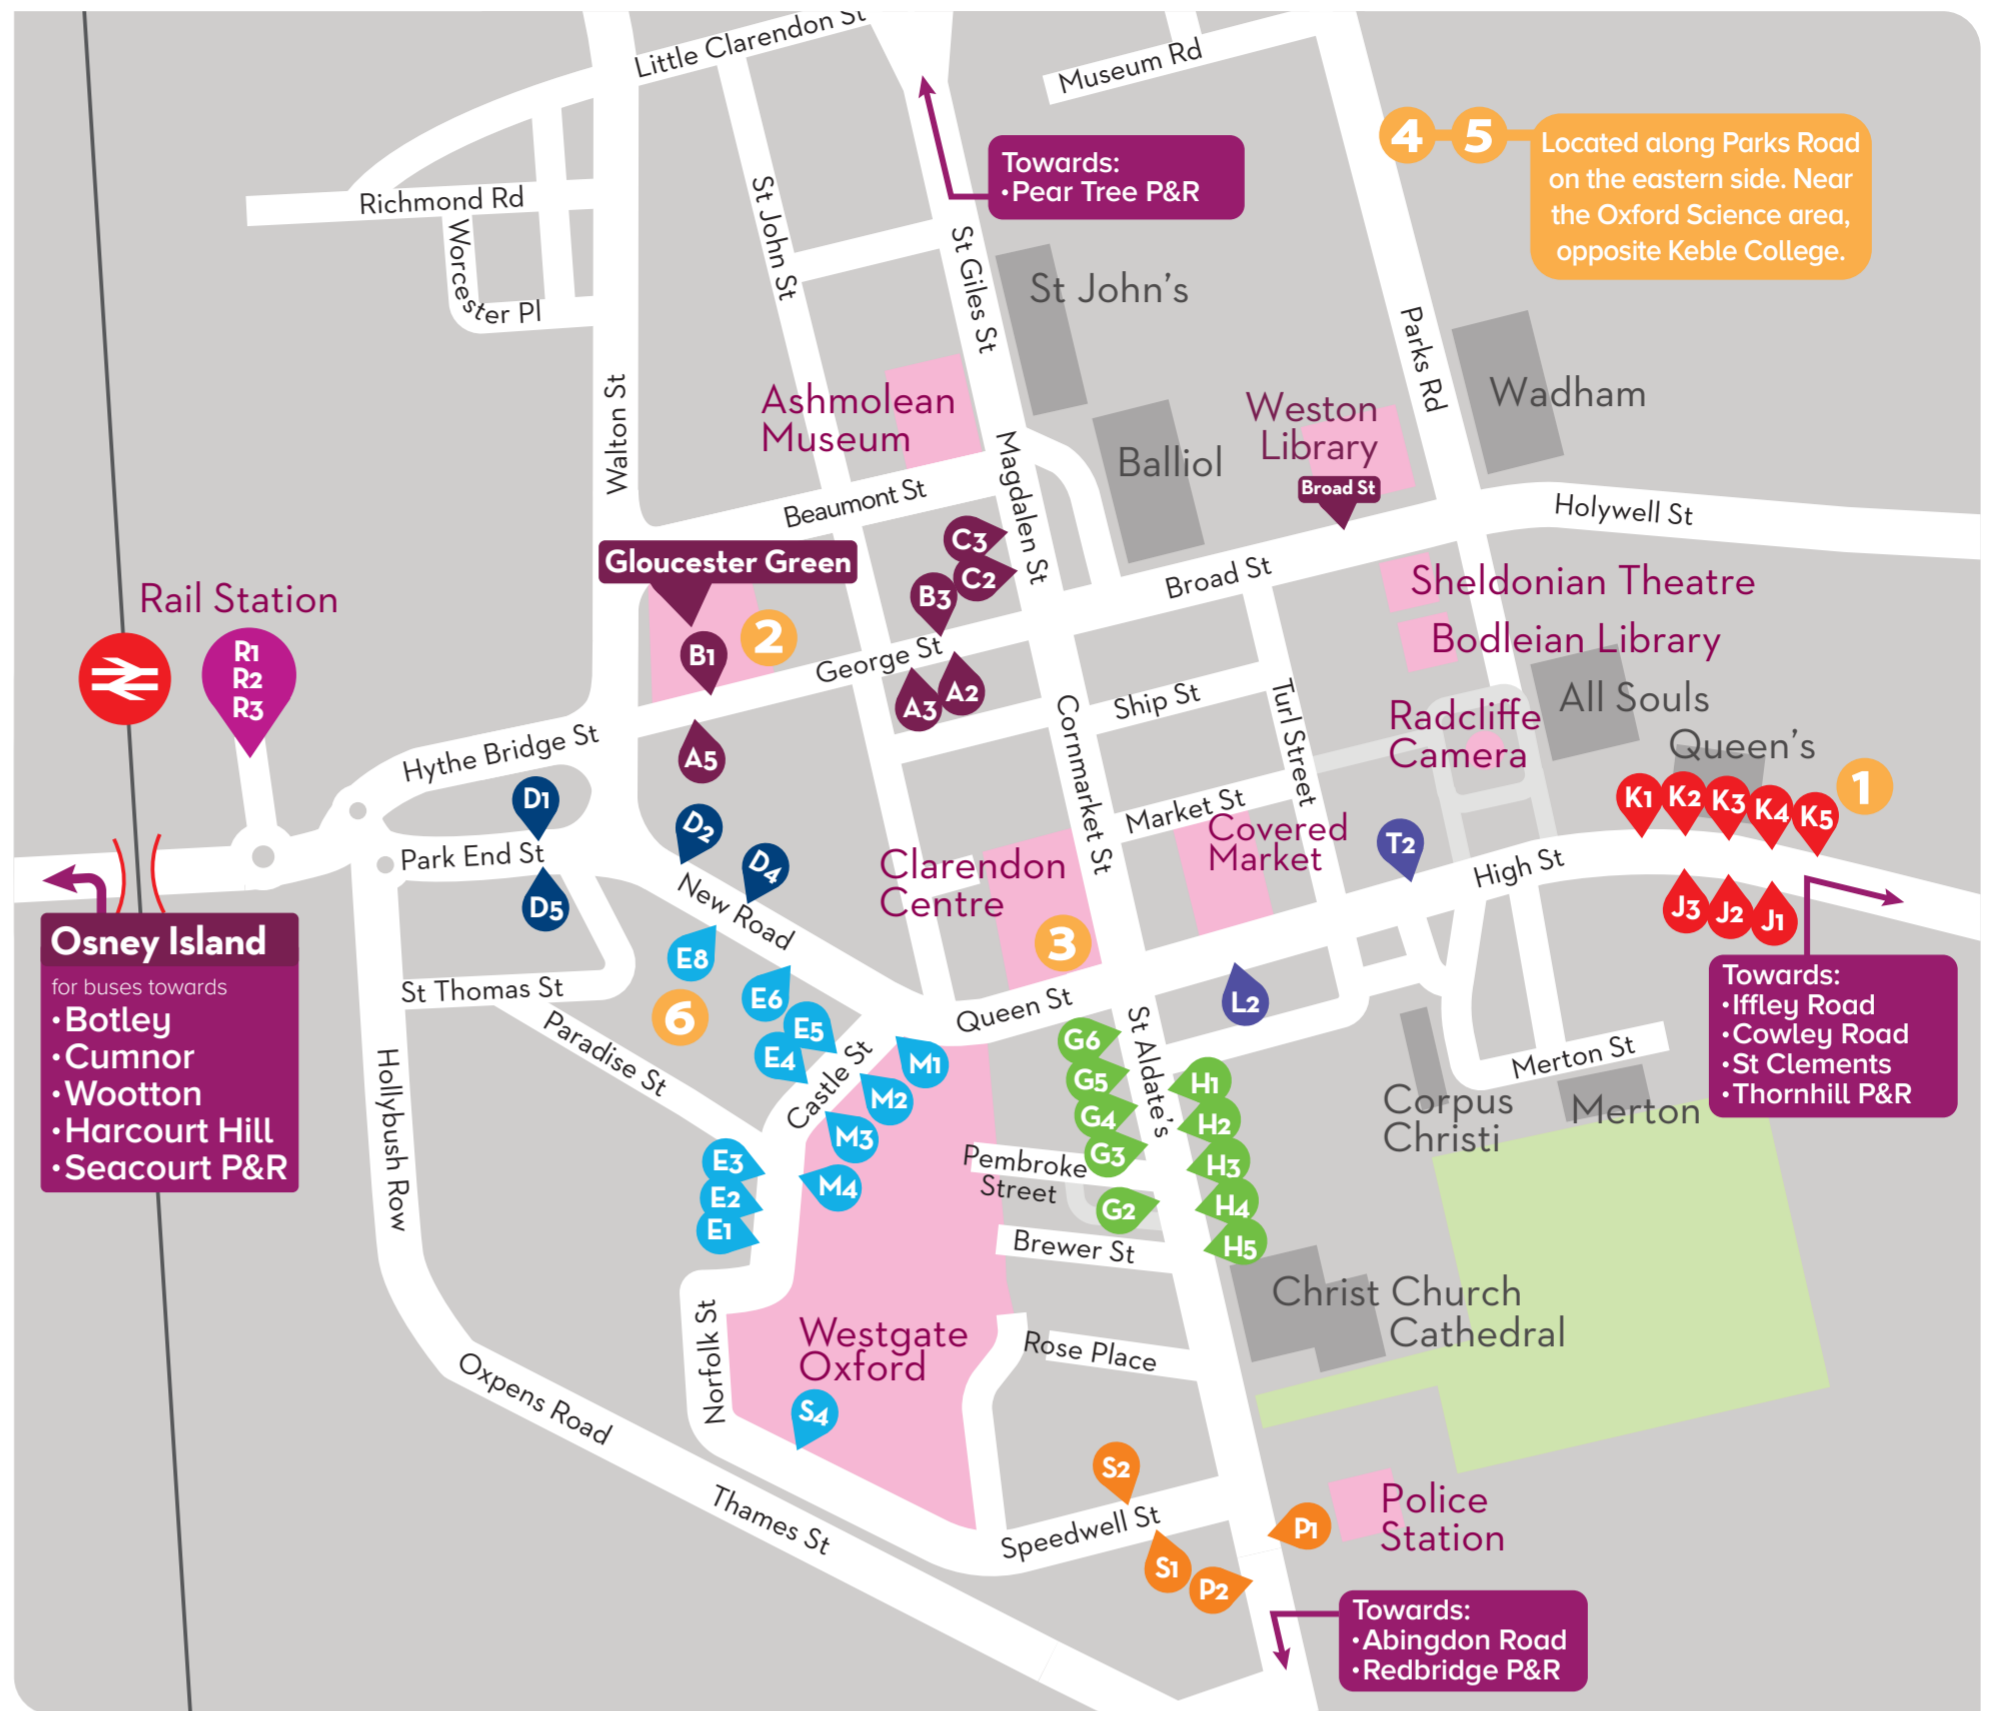

A2 A5 M2 S2 P1

PARK & RIDE 400

towards Thornhill & Wheatley

R1 D1 M3 S2 G6 K4

buses continuing to Wheatley also serve T2

towards Seacourt & Harcourt Hill

Osney Island

ST1

towards JR Hospital [H] & Barton

P2 G3 T2 K3

U5

(evenings & weekends)

towards Cowley & Brookes University

P2 G4 K4

X32

towards Didcot

J3 H3 P1

towards JR Hospital [H]

P2 G2 K3

river rapids x40

towards Wallingford & Reading

E1 T2 K2

the airline

towards Heathrow & Gatwick

via Thornhill, Lewknor & High Wycombe Coachway

Gloucester Green bays 5 & 6

S4 S2 K5

Key destinations:

1 **City Sightseeing Visitor Information Point**
44-45 High Street
Oxford, OX1 4AP

2 **Oxford Bus Company Gloucester Green Travel Shop**
89 Gloucester Green
Oxford, OX1 2BU