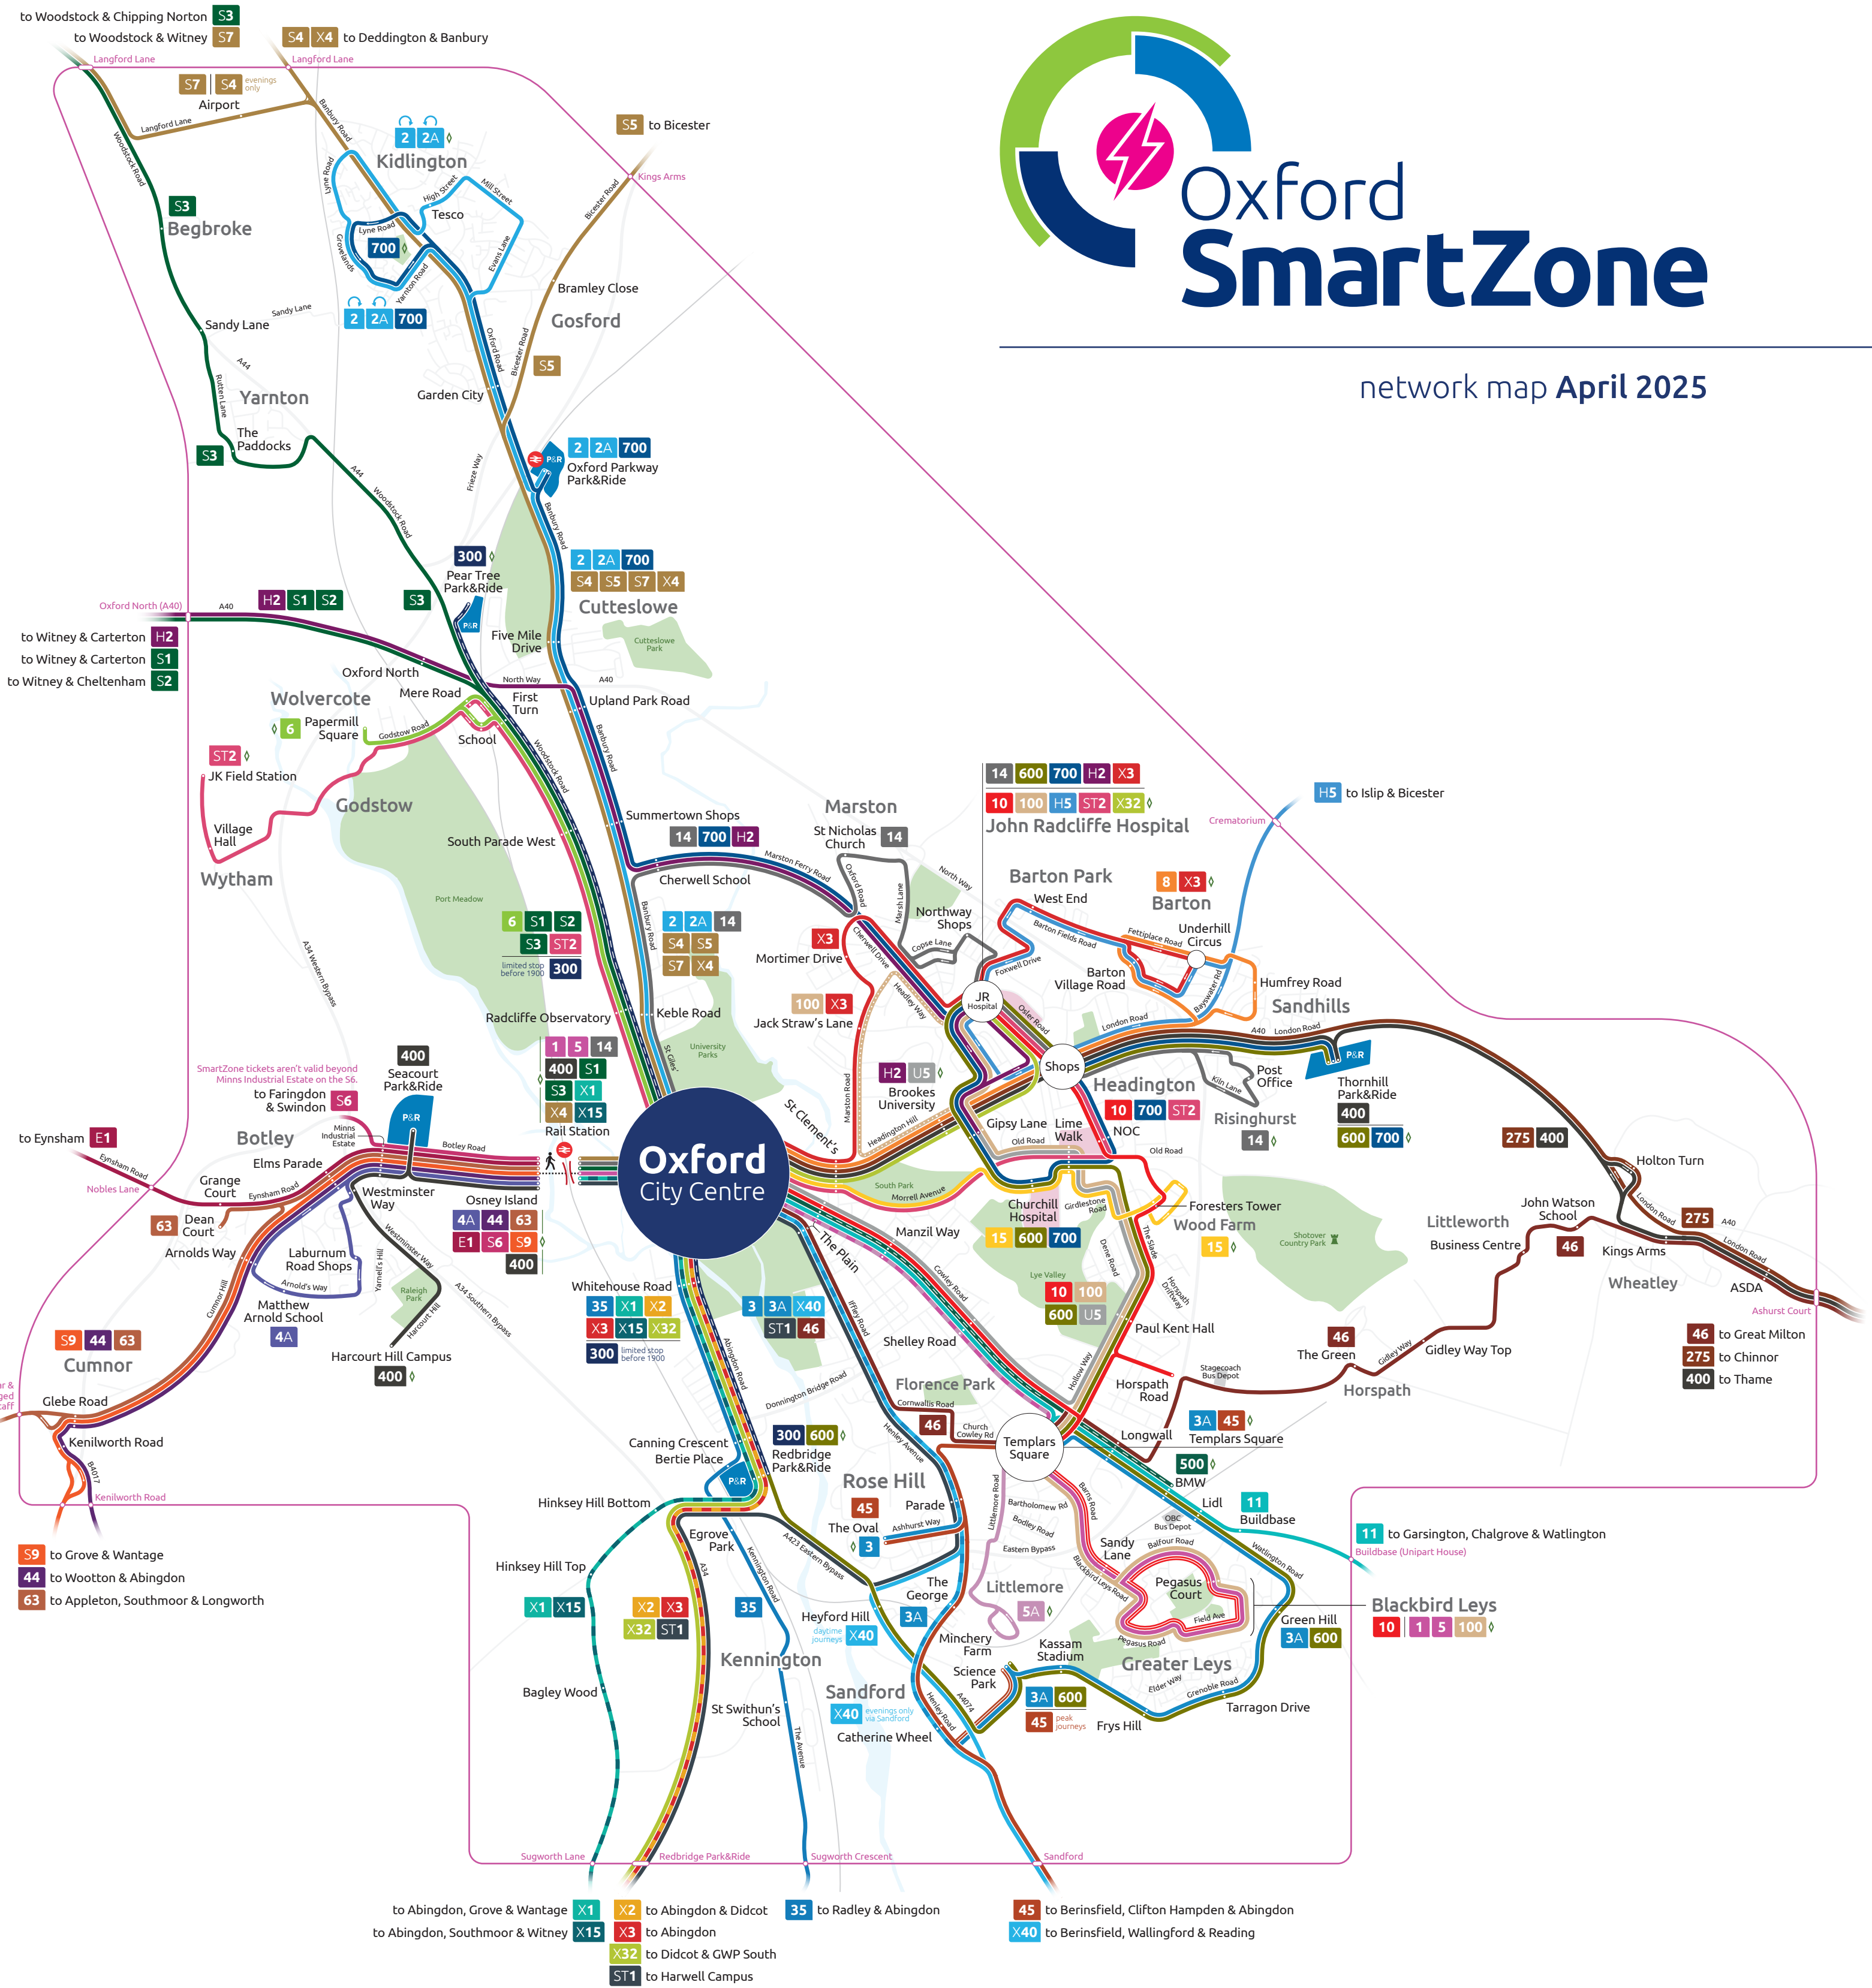

Oxford SmartZone

network map April 2025

S9 to Grove & Wantage
44 to Wootton & Abingdon
63 to Appleton, Southmoor & Longworth

X1 to Abingdon, Grove & Wantage
X2 to Abingdon & Didcot
X3 to Abingdon
X15 to Abingdon, Southmoor & Witney
X32 to Didcot & GWP South
ST1 to Harwell Campus
35 to Radley & Abingdon
45 to Berinsfield, Clifton Hampden & Abingdon
X40 to Berinsfield, Wallingford & Reading

275

PULHAMS
pulhams.co.uk
info@pulhams.co.uk
01451 820369

H2

map key

- 300 service terminates here
- SmartZone boundary
- One way route
- During Oxford Brookes Semesters only
- Infrequent service
- Limited stop route
- Railway Station
- Walking route
- Park
- Hospital
- Park&Ride site