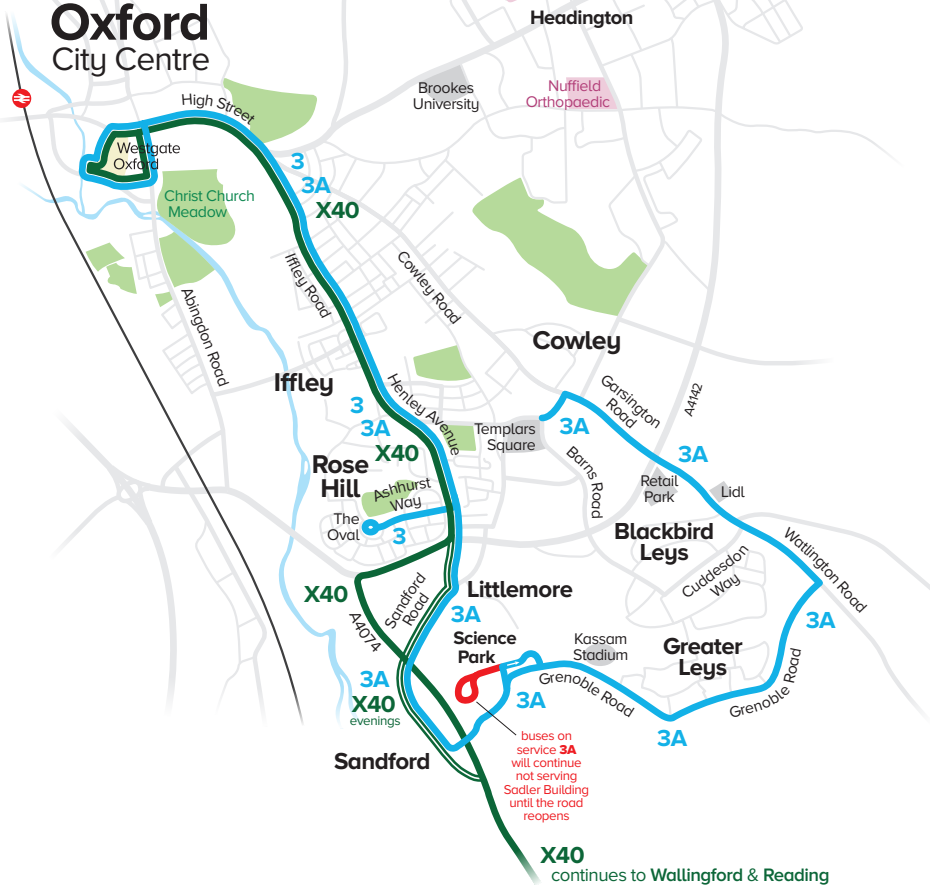

Oxford City Centre

X40
continues to Wallingford & Reading