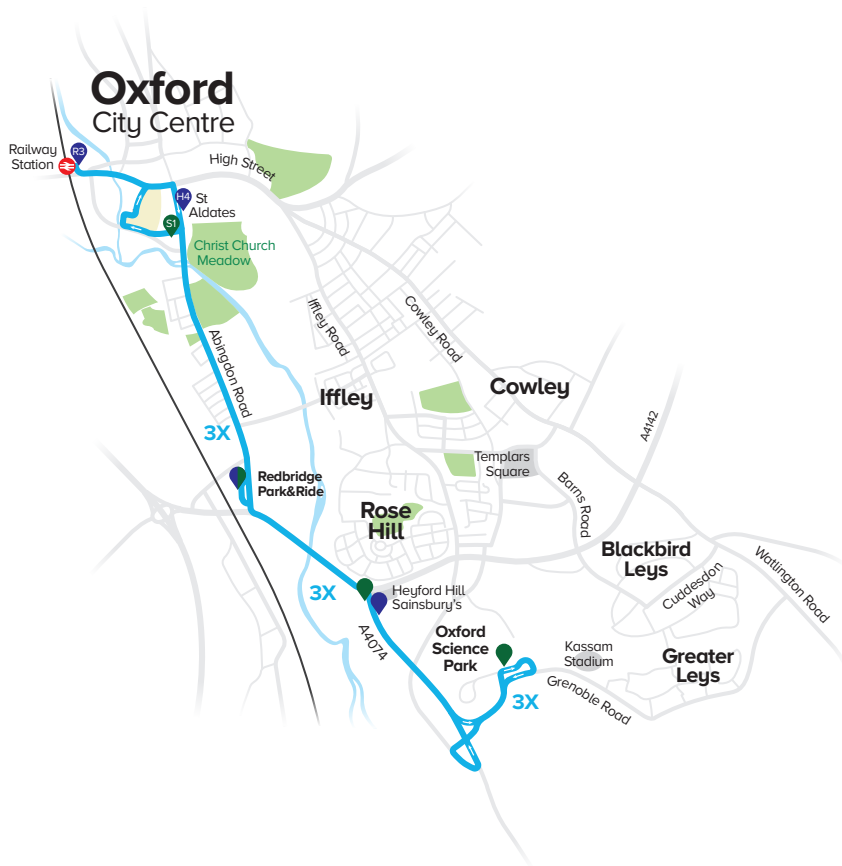

# Oxford Science Park *direct*

From 8<sup>th</sup> January 2024, service **3X** operates direct from Oxford Rail Station to Oxford Science Park, stopping only at St Aldates, Redbridge Park&Ride and Heyford Hill Sainsbury's, all marked on the map to the right.

Download the app today to track your bus in real time and for the best value period tickets.

## towards Oxford Science Park via Redbridge Park&Ride

## towards Oxford Rail Station via Redbridge Park&Ride