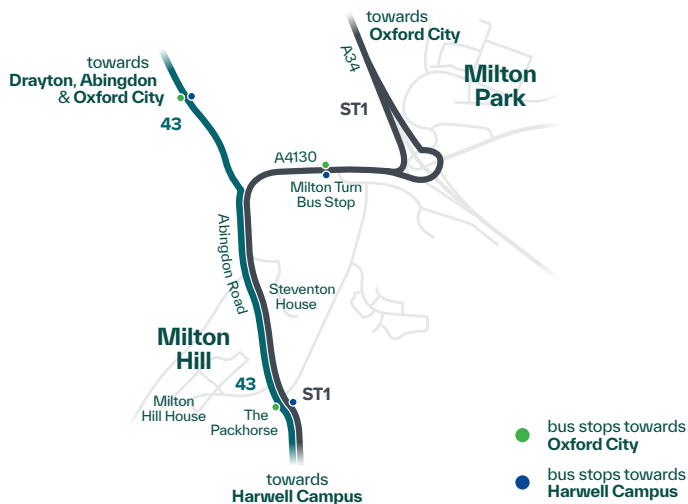

Mondays to Fridays

(except Public Holidays)

Wantage Market Place	1638	1738
East Hendred Portway Close	1647	1747
Chilton Main Street	1657	1757
Harwell Campus Becquerel Avenue	1705	1805
Milton Hill The Packhorse	1715	1815
Steventon The Green	1719	1819
Drayton The Green	1724	1824
Caldecott Saxton Road	1729	1829
Abingdon Stratton Way stop A2	1740	1840
Abingdon Peachcroft Roundabout	1747	1847
Redbridge Park&Ride	1756	
Oxford Westgate	1807	
Oxford Railway Station	1812	

No service on Saturdays, Sundays
or Public Holidays

where to board your bus on **Milton Hill**