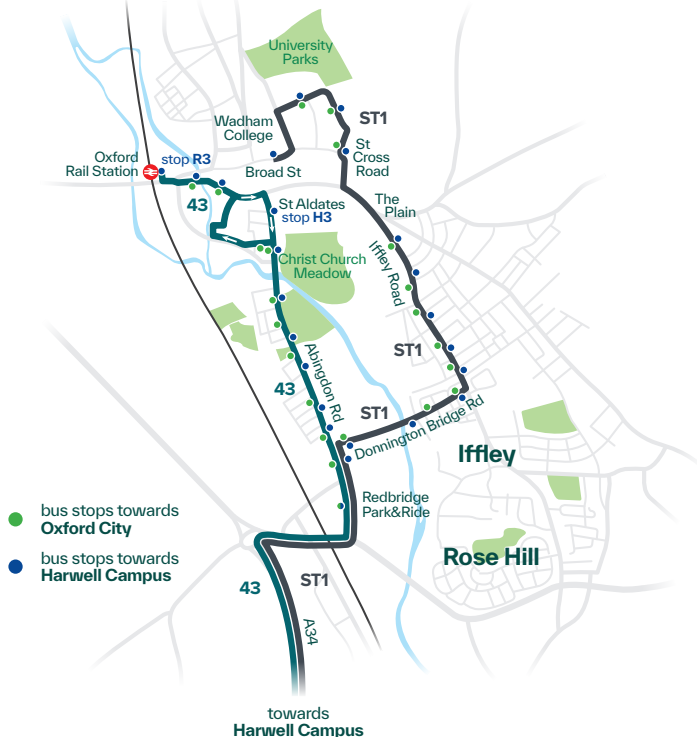

towards **Wantage**
via **Harwell Campus**

43

where to board your bus in **Oxford City**

Mondays to Fridays

(except Public Holidays)

Oxford Railway Station stop R3	0620	0712
Oxford St Aldates stop H3	0626	0722
Redbridge Park&Ride	0636	0732
Abingdon Peachcroft Roundabout	0644	0740
Abingdon High Street stop A7	0654	0802
Caldecott Saxton Road	0659	0809
Drayton The Green	0704	0814
Steventon The Green	0708	0818
Milton Hill The Packhorse	0711	0822
Harwell Campus Becquerel Avenue	0721	0833
Chilton Main Street	0727	0839
East Hendred Portway Close	0735	0847
Wantage Market Place	0745	0857

No service on Saturdays, Sundays
or Public Holidays

Regular buses
operate between
Oxford City,
Abingdon,
Drayton and
Steventon on
service **X2**.

towards **Oxford**
via **Harwell Campus**

43

Mondays to Fridays

(except Public Holidays)

Wantage Market Place	1638	1738
East Hendred Portway Close	1647	1747
Chilton Main Street	1657	1757
Harwell Campus Becquerel Avenue	1705	1805
Milton Hill The Packhorse	1715	1815
Steventon The Green	1719	1819
Drayton The Green	1724	1824
Caldecott Saxton Road	1729	1829
Abingdon Stratton Way stop A2	1740	1840
Abingdon Peachcroft Roundabout	1747	1847
Redbridge Park&Ride	1756	
Oxford Westgate	1807	
Oxford Railway Station	1812	

No service on Saturdays, Sundays
or Public Holidays

where to board your bus on **Milton Hill**

Service **43** is operated by

oxford
bus company