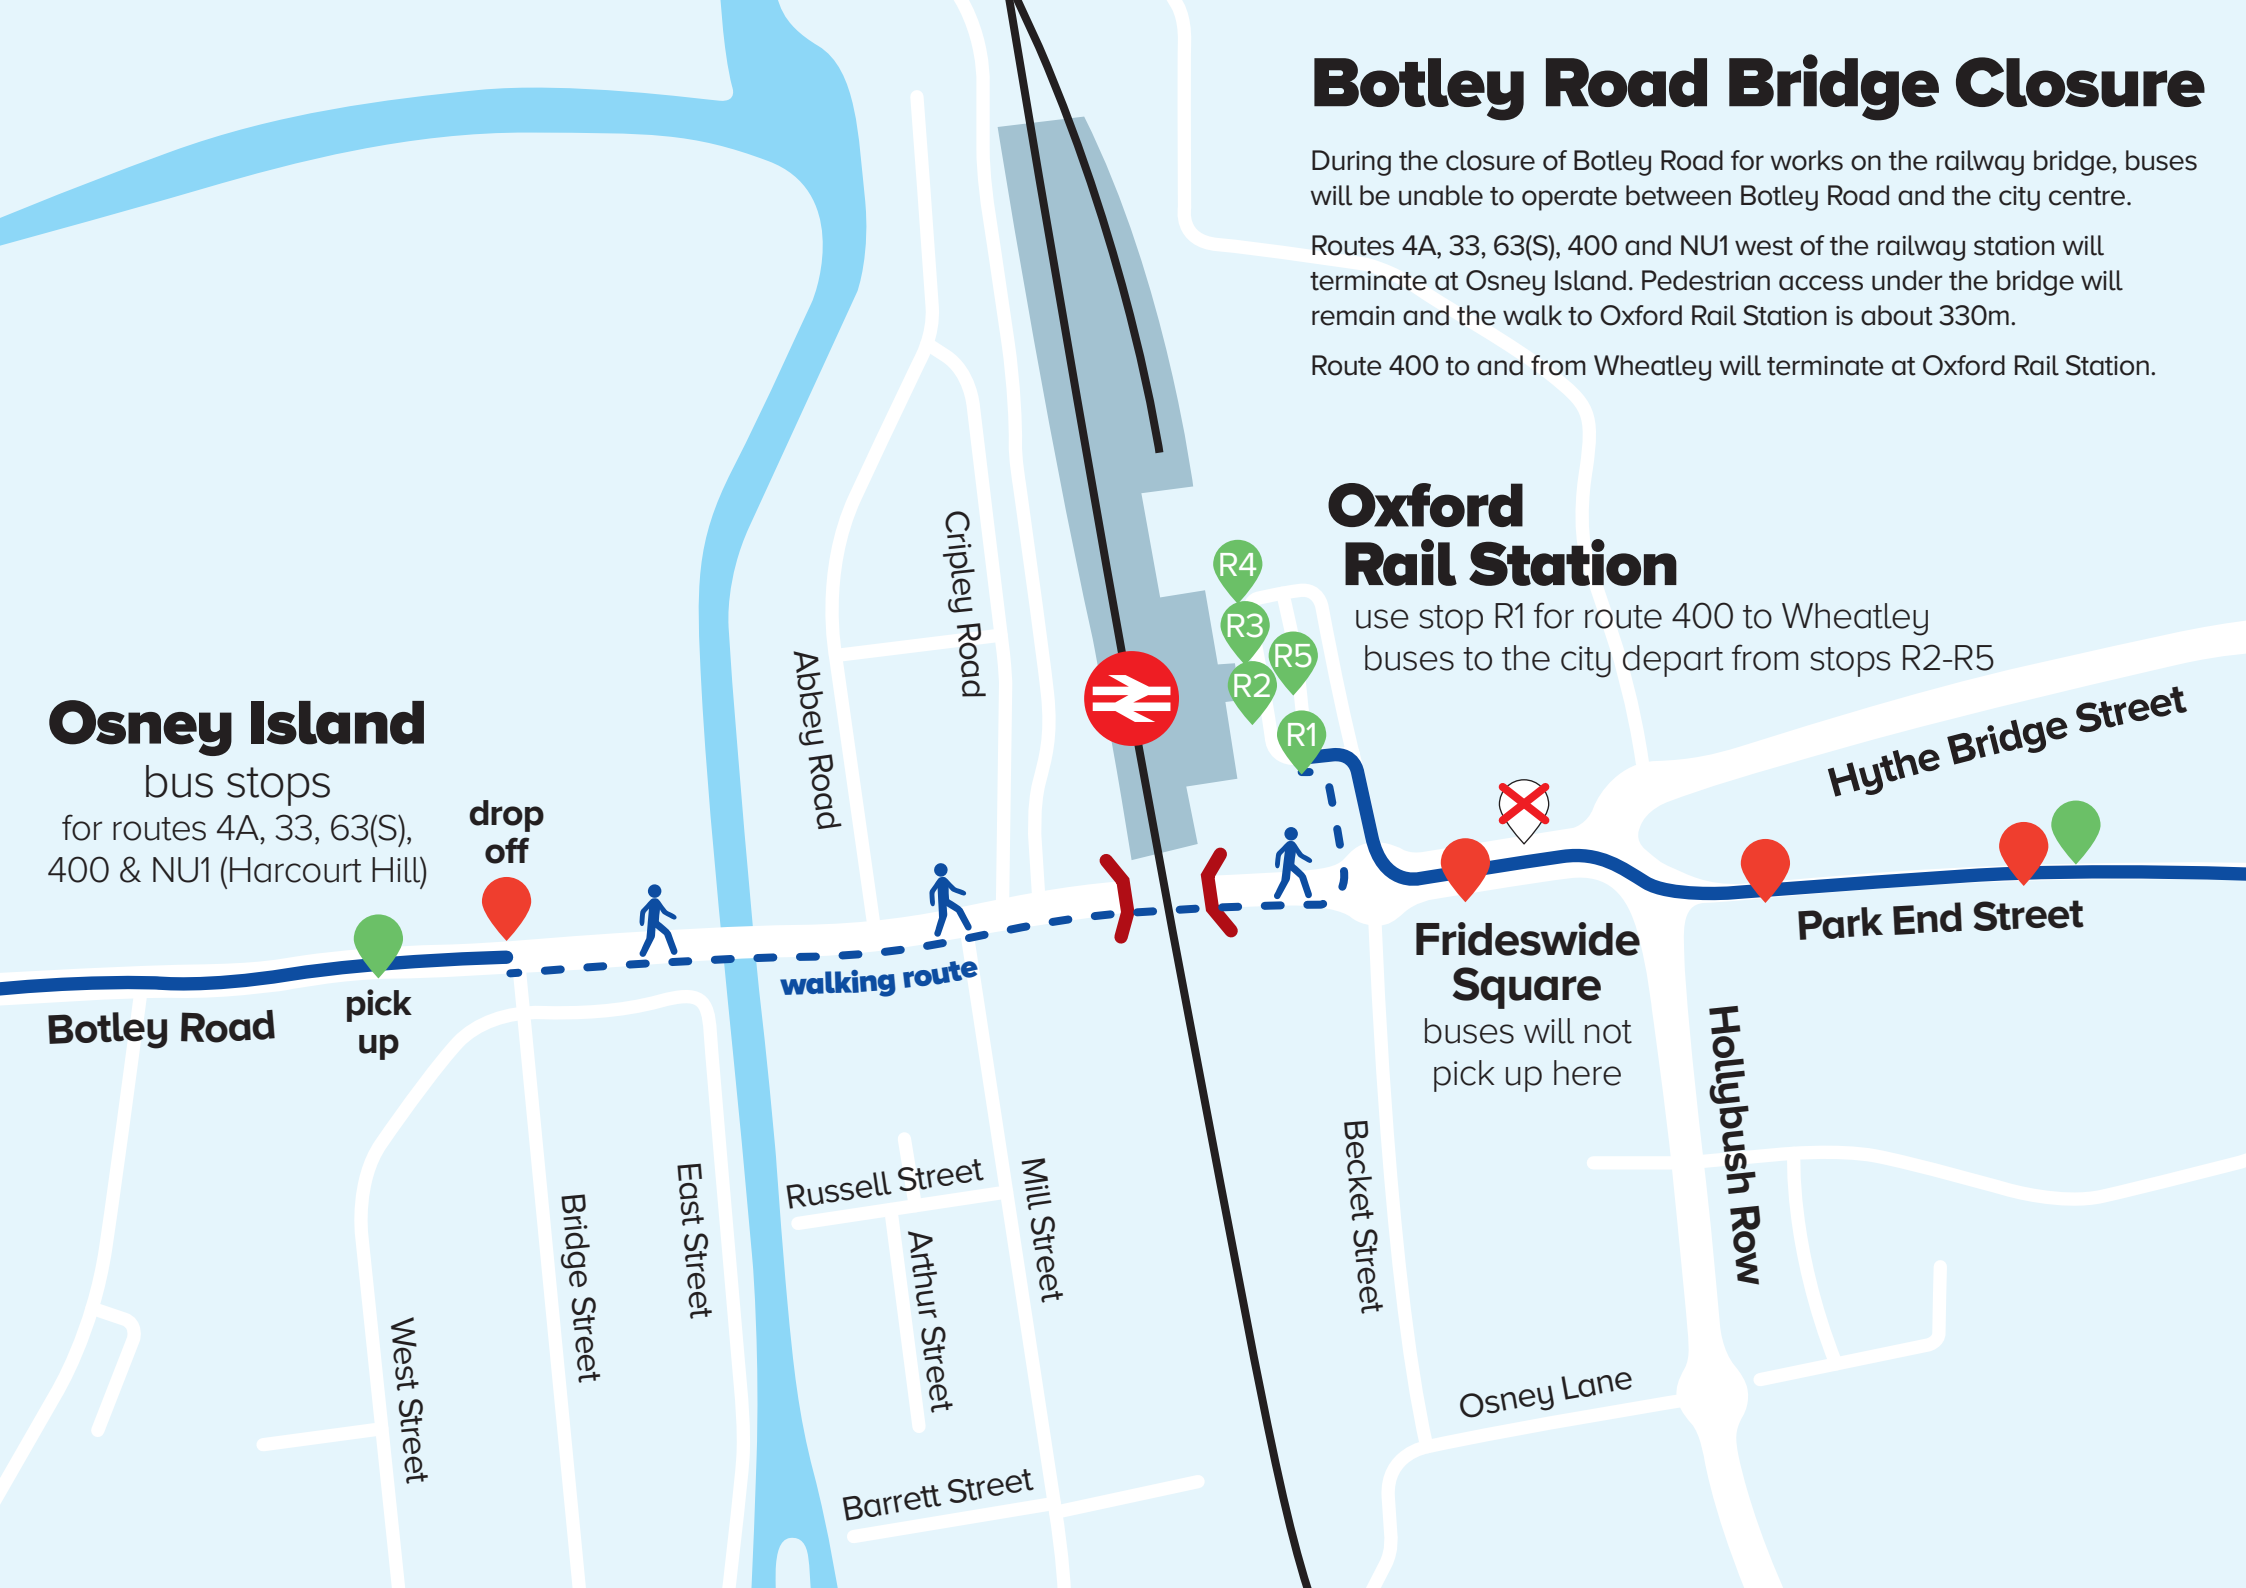

Botley Road Bridge Closure

During the closure of Botley Road for works on the railway bridge, buses will be unable to operate between Botley Road and the city centre.

Routes 4A, 33, 63(S), 400 and NU1 west of the railway station will terminate at Osney Island. Pedestrian access under the bridge will remain and the walk to Oxford Rail Station is about 330m.

Route 400 to and from Wheatley will terminate at Oxford Rail Station.

Oxford Rail Station

use stop R1 for route 400 to Wheatley
buses to the city depart from stops R2-R5

Osney Island

bus stops
for routes 4A, 33, 63(S),
400 & NU1 (Harcourt Hill)

Botley Road

pick up

drop off

walking route

Frideswide Square
buses will not pick up here

Park End Street

Hollybush Row

Osney Lane

Becket Street

Mill Street

Russell Street

Arthur Street

Barrett Street

East Street

Bridge Street

West Street

Abbey Road

Cripley Road

Hythe Bridge Street