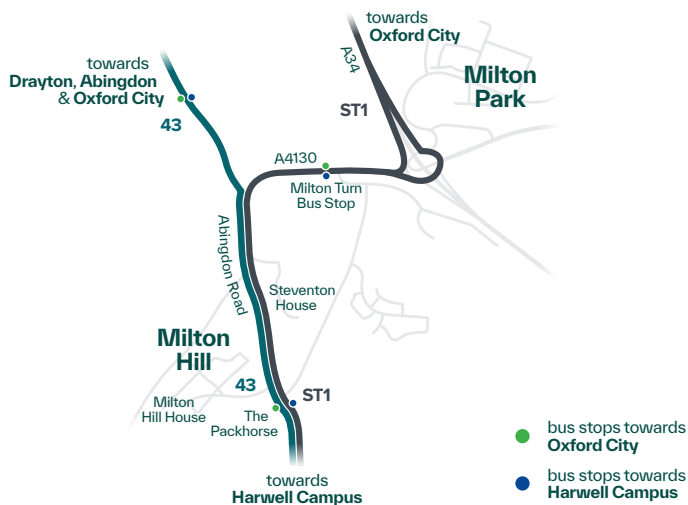

Mondays to Fridays

(except Public Holidays)

Wantage Market Place	1638 1738
East Hendred Portway Close	1647 1747
Chilton Main Street	1657 1757
Harwell Campus Becquerel Avenue	1705 1805
Milton Hill The Packhorse	1715 1815
Steventon The Green	1719 1819
Drayton The Green	1724 1824
Caldecott Saxton Road	1729 1829
Abingdon Stratton Way stop A2	1740 1840
Abingdon Peachcroft Roundabout	1747 1847
Redbridge Park&Ride	1756 1856
Oxford Westgate	1807 1907
Oxford Railway Station stop R3	1812 1912

No service on Saturdays, Sundays
or Public Holidays

where to board your bus on **Milton Hill**