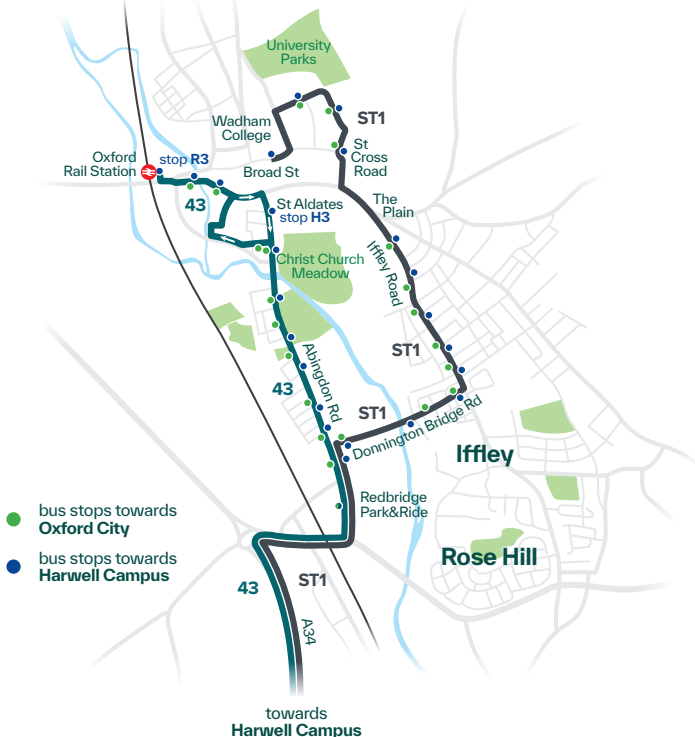

towards **Wantage**
via **Harwell Campus**

43

where to board your bus in **Oxford City**

Mondays to Fridays

(except Public Holidays)

Oxford Railway Station stop R3	0620 0712
Oxford St Aldates stop H3	0626 0722
Redbridge Park&Ride	0636 0732
Abingdon Peachcroft Roundabout	0644 0740
Abingdon High Street stop A7	0654 0802
Caldecott Saxton Road	0659 0809
Drayton The Green	0704 0814
Steventon The Green	0708 0818
Milton Hill The Packhorse	0711 0822
Harwell Campus Becquerel Avenue	0721 0833
Chilton Main Street	0727 0839
East Hendred Portway Close	0735 0847
Wantage Market Place	0745 0857

No service on Saturdays, Sundays
or Public Holidays

Regular buses
operate between
Oxford City,
Abingdon,
Drayton and
Steventon on
service **X2**.