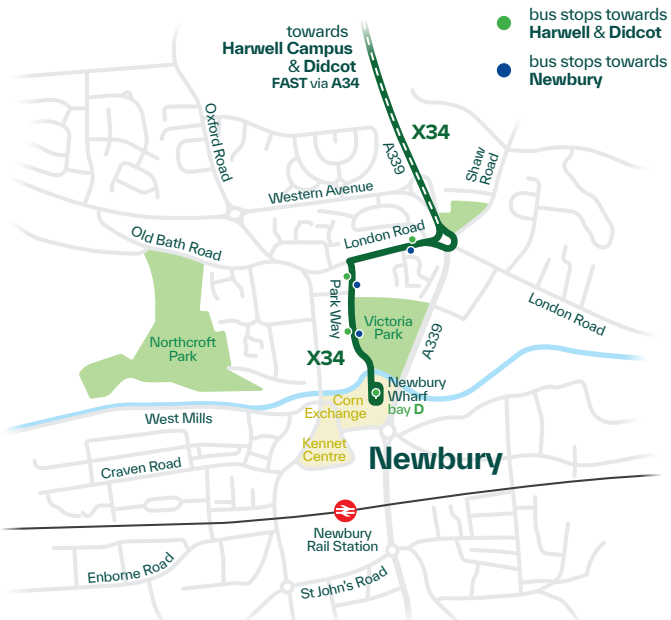

where to board your bus in Newbury