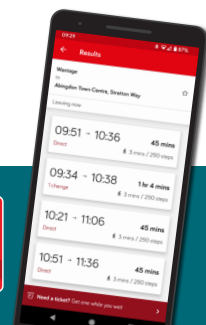

between **Oxford & Newbury**
fast via **A34**, changing at **Harwell Campus**

X34

ST1

Mondays to Fridays

(except Public Holidays)

route number	ST1	ST1	ST1	ST1	ST1	ST1	ST1	ST1	ST1	ST1	ST1	ST1	ST1
Oxford Broad Street	0658	0755	0850	1002	1102	1202	1302	1402	1502	1602	1645	1812	
Oxford Canning Crescent	0715	0818	0910	1017	1117	1217	1317	1417	1519	1627	1710	1829	
Harwell Campus Becquerel Avenue	0741	0846	0935	1041	1141	1241	1341	1441	1543	1655	1738	1854	
change buses (connection not guaranteed)	↓	↓	↓	↓	↓	↓	↓	↓	↓	↓	↓	↓	
route number	X34	X34	X34	X34	X34	X34	X34	X34	X34	X34	X34	X34	X34
Harwell Campus Becquerel Avenue	0751	0855	0953	1053	1153	1253	1353	1453	1600	1700	1800	1910	
Chilton Main Street	▼	0901	0959	1059	1159	1259	1359	1459	1608	1708	1808	1916	
Newbury Vodafone Roundabout	0809	0916	1014	1114	1214	1314	1414	1514	1625	1723	1823	1931	
Newbury Wharf Bus Station	0819	0923	1021	1121	1221	1321	1421	1524	1635	1733	1830	1937	

Your journey,
made easier

Download the **Oxford Bus** app

for more information about Harwell Campus, visit
harwellcampus.com

to find out more about our bus services, visit
oxfordbus.co.uk

@thames_travel

/thamestravel