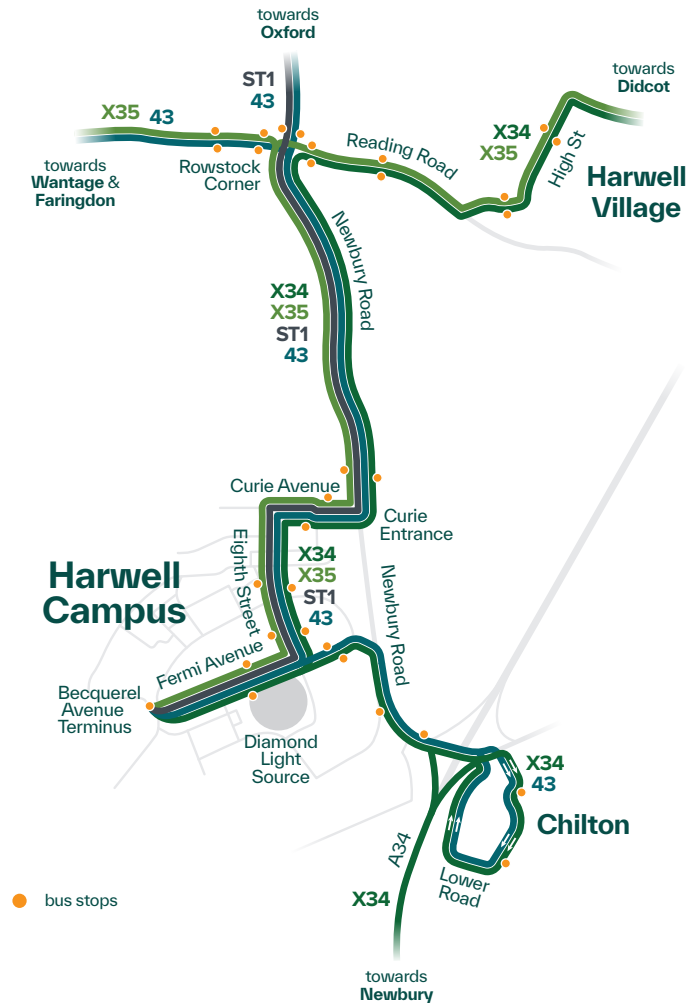

Welcome to your new guide to buses from Harwell Campus, operating regularly to destinations across South Oxfordshire.

This guide includes services:

X34 Didcot to Newbury
via Harwell Campus, Chilton & A34

X35 Didcot to Faringdon
via Harwell Campus & Wantage

ST1 Oxford City to Harwell Campus
fast via A34

43 Oxford City to Wantage
via Abingdon & Harwell Campus

Services X34 and X35 combine to provide an up to every 15 minute frequency between Didcot, Great Western Park and Harwell Campus on weekdays.

New service X34 now connects Didcot with Newbury. Connect at Harwell Campus for buses to Oxford on service ST1 (a summary timetable is on the last page of this guide).

Our buses are comfortable and environmentally friendly and all have free WiFi on board. You can track your bus on the Oxford Bus app, as well as buy period tickets if you travel regularly.

For more information on our fares and to see our full network, visit oxfordbus.co.uk.

where to board your bus at Harwell Campus