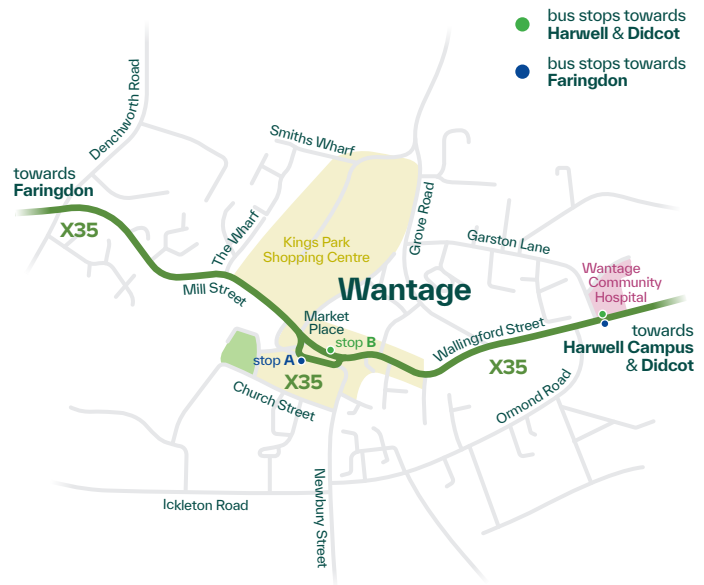

where to board your bus in Wantage