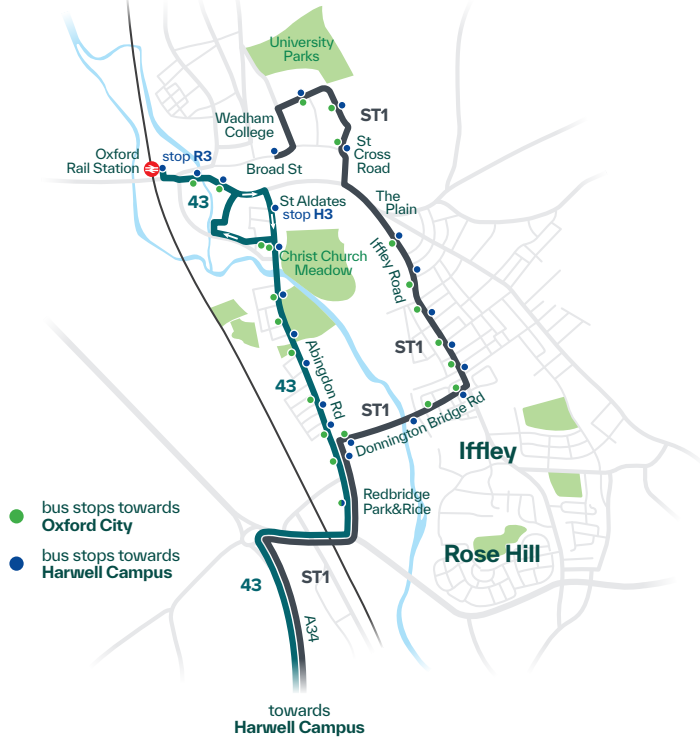

towards Wantage via Harwell Campus

where to board your bus in Oxford City

Mondays to Fridays

except Public Holidays

Oxford Railway Station stop R3	0620	0712
Oxford St Aldates stop H3	0626	0722
Redbridge Park&Ride	0636	0732
Abingdon Peachcroft Roundabout	0644	0740
Abingdon High Street stop A7	0654	0802
Caldecott Saxton Road	0659	0809
Drayton The Green	0704	0814
Steventon The Green	0708	0818
Milton Hill The Packhorse	0711	0822
Harwell Campus Becquerel Avenue	0721	0833
Chilton Main Street	0727	0839
East Hendred Portway Close	0735	0847
Wantage Market Place	0745	0857

No service on Saturdays, Sundays
or Public Holidays

Regular buses
operate between
Oxford City,
Abingdon,
Drayton and
Steventon on
service X2.

towards Oxford via Harwell Campus

where to board your bus on Milton Hill

Mondays to Fridays

except Public Holidays

Wantage Market Place	1638	1738
East Hendred Portway Close	1647	1747
Chilton Main Street	1657	1757
Harwell Campus Becquerel Avenue	1705	1805
Milton Hill The Packhorse	1715	1815
Steventon The Green	1719	1819
Drayton The Green	1724	1824
Caldecott Saxton Road	1729	1829
Abingdon Stratton Way stop A2	1740	1840
Abingdon Peachcroft Roundabout	1747	1847
Redbridge Park&Ride	1756	
Oxford Westgate	1807	
Oxford Railway Station	1812	

No service on Saturdays, Sundays
or Public Holidays