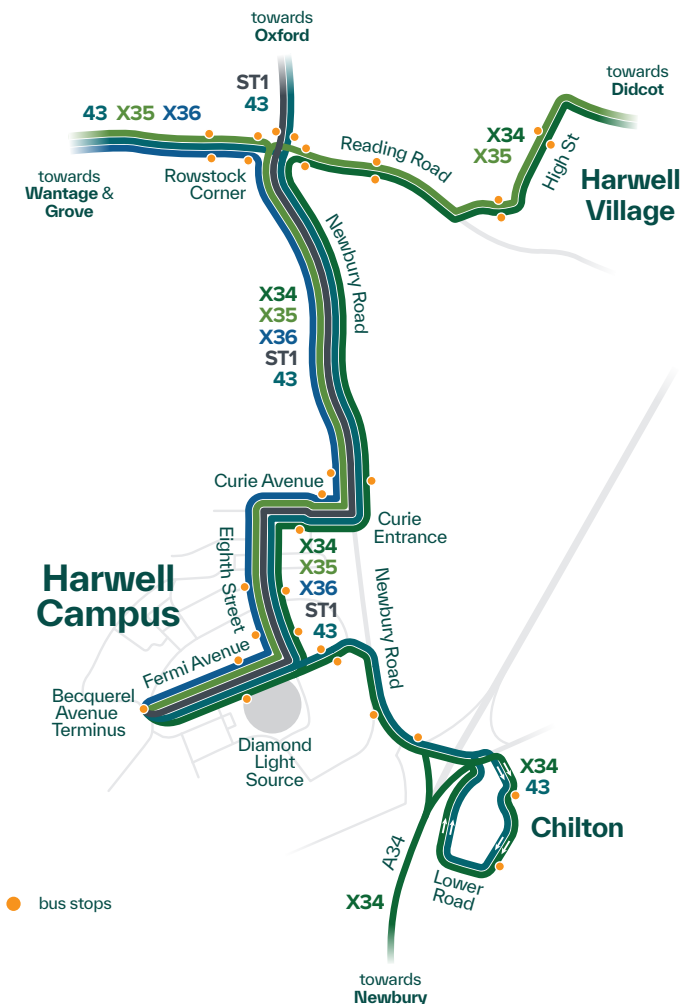

Welcome to your guide to buses from Harwell Campus, operating regularly to destinations across South Oxfordshire.

This guide includes services:

X34 Didcot to Newbury
via Harwell Campus, Chilton & A34

X35 Didcot to Wantage
via Harwell Campus

X36 Didcot to Harwell Campus
via Steventon, Grove & Wantage

ST1 Oxford City to Harwell Campus
fast via A34

43 Oxford City to Wantage
via Abingdon & Harwell Campus

Services X34 and X35 combine to provide an up to every 15 minute frequency between Didcot, Great Western Park and Harwell Campus on weekdays.

Service X34 connects Didcot with Newbury. Change at Harwell Campus for buses to Oxford on service ST1 (a summary timetable is on the last page of this guide).

Our buses are comfortable and environmentally friendly and all have free WiFi on board. You can track your bus on the Oxford Bus app, as well as buy period tickets if you travel regularly.

For more information on our fares and to see our full network, visit oxfordbus.co.uk.

where to board your bus at Harwell Campus