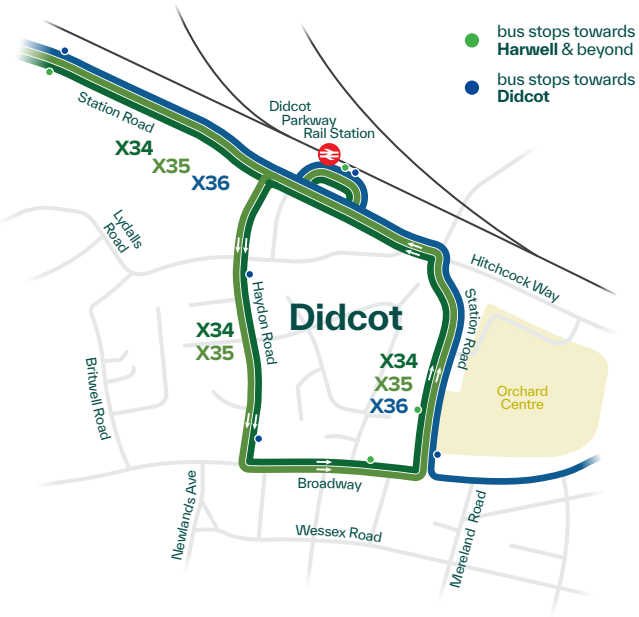

where to board your bus in Didcot