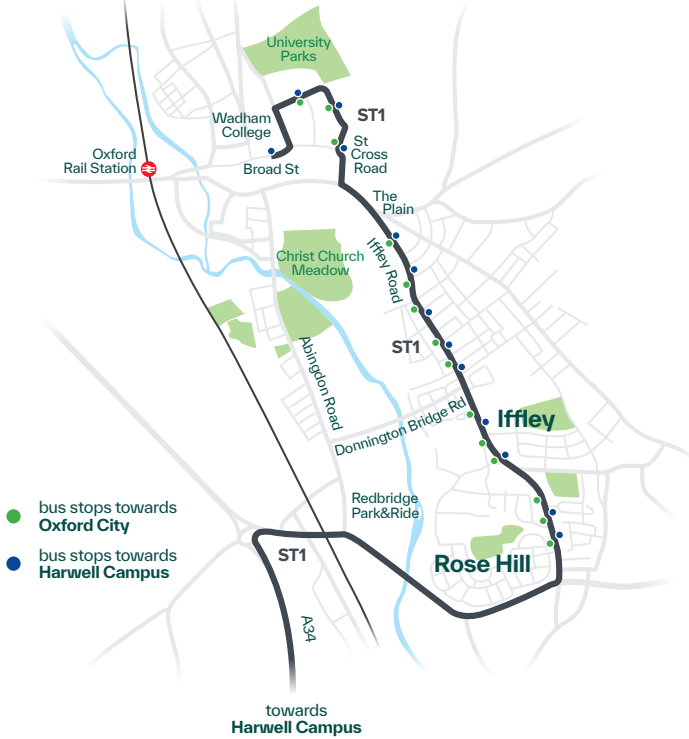

Sundays

and most Public Holidays

route number	X34	X35	X34	X35	X34	X35	X34	X35	X34	X35	X34	X35	X34	X35	X34	X35
Wantage Market Place stop B		0824		0924		1024		1124		1224		1324		1424		1524
East Hendred Portway Close		0832		0932		1032		1132		1232		1332		1432		1532
Harwell Village High Street		0840		0940		1040		1140		1240		1340		1440		1540
Great Western Park Asda	0815	0845	0915	0945	1015	1045	1115	1145		1245		1345		1445		1545
Didcot Parkway Railway Station R4	0824	0854	0924	0954	1024	1054	1124	1154		1254		1354		1454		1554
Didcot Orchard Centre	0829	0859	0929	0959	1029	1059	1129	1159		1259		1359		1459		1559

43

Mondays to Fridays

except Public Holidays

Wantage Market Place stop B	1638	
East Hendred Portway Close	1647	
Chilton Main Street	1657	
Harwell Campus Becquerel Avenue	1705	1825
Milton Hill The Packhorse	1715	1835
Steventon The Green	1719	1839
Drayton The Green	1724	1844
Caldecott Saxton Road	1729	1849
Abingdon Stratton Way stop A2	1740	1900
Abingdon Peachcroft Roundabout	1747	1907

No service on Saturdays, Sundays or Public Holidays

This journey starts at Wantage on school days only.

where to board your bus on Milton Hill

Mondays to Fridays

except Public Holidays

- Oxford** Broad Street
- Iffley** Freelands Road
- Rose Hill** Parade
- Milton Heights**
- Harwell Campus** Becquerel Avenue