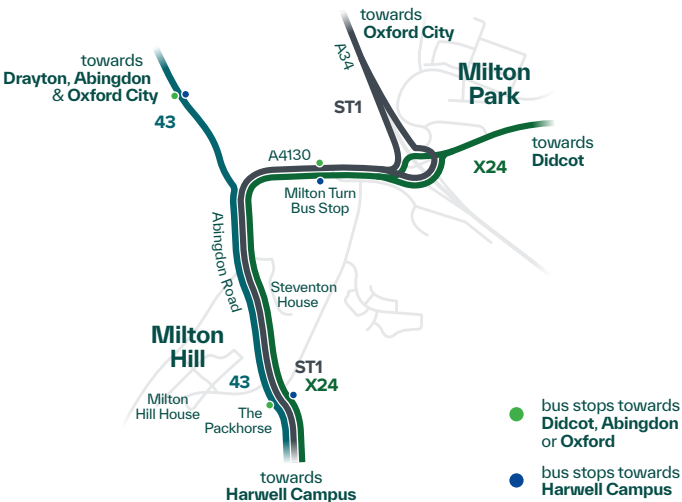

Sundays

and most Public Holidays

route number	X34	X35	X34	X35	X34	X35	X34	X35	X34	X35	X34	X35	X34	X35	X34	X35
Wantage Market Place stop B		0824		0924		1024		1124		1224		1324		1424		1524
East Hendred Portway Close		0832		0932		1032		1132		1232		1332		1432		1532
Harwell Village High Street		0840		0940		1040		1140		1240		1340		1440		1540
Great Western Park Asda	0815	0845	0915	0945	1015	1045	1115	1145		1245		1345		1445		1545
Didcot Parkway Railway Station R4	0824	0854	0924	0954	1024	1054	1124	1154		1254		1354		1454		1554
Didcot Orchard Centre	0829	0859	0929	0959	1029	1059	1129	1159		1259		1359		1459		1559

43

Mondays to Fridays

except Public Holidays

Wantage Market Place stop B	1638	
East Hendred Portway Close	1647	
Chilton Main Street	1657	
Harwell Campus Becquerel Avenue	1705	1825
Milton Hill The Packhorse	1715	1835
Steventon The Green	1719	1839
Drayton The Green	1724	1844
Caldecott Saxton Road	1729	1849
Abingdon Stratton Way stop A2	1740	1900
Abingdon Peachcroft Roundabout	1747	1907

No service on Saturdays, Sundays or Public Holidays

This journey starts at Wantage on school days only.

where to board your bus on Milton Hill

Mondays to Fridays

except Public Holidays

- Oxford** Broad Street
- Iffley** Freelands Road
- Rose Hill** Parade
- Milton Heights**
- Harwell Campus** Becquerel Avenue