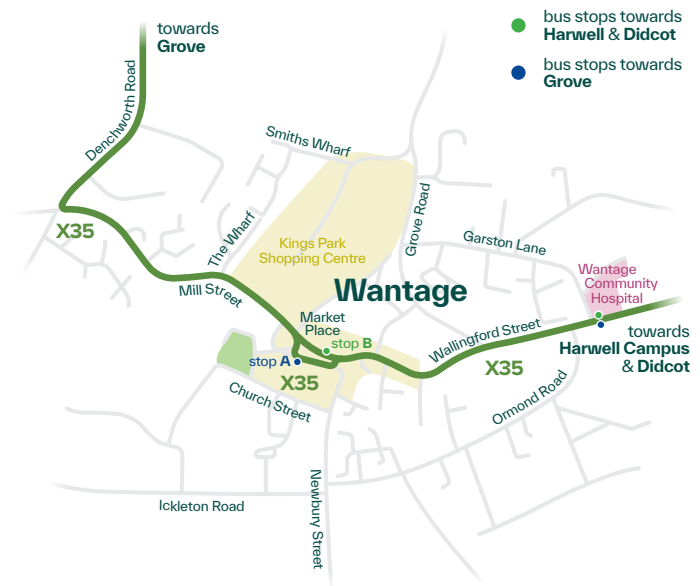

Your journey, made easier

Download the **Oxford Bus** app

where to board your bus in Didcot

where to board your bus in Wantage

where to board your bus in Newbury

where to board your bus in Grove

towards **Harwell Campus**
then **Newbury** or **Wantage & Grove**

Saturdays

	route number																				
	X35	X34	X35	X34	X35	X34	X35	X34	X35	X34	X34	X34	X35	X34	X34	X34	X35	X34	X34		
Didcot Haydon Road	0505	0550	0605	0635	0705	0735	0752	0822	0852	0907	0922	0937	0952		07	22	37	52		1807	1822
Didcot Orchard Centre	0507	0553	0607	0638	0707	0738	0754	0825	0855	0910	0925	0940	0955		10	25	40	55		1810	1825
Didcot Parkway Railway Station	0514	0559	0614	0644	0714	0744	0805	0833	0903	0918	0933	0948	1003		18	33	48	03		1818	1833
Great Western Park Asda	0521	0607	0621	0652	0721	0752	0812	0841	0911	0926	0941	0956	1011		26	41	56	11		1826	1841
Harwell Village High Street	0525	0611	0625	0656	0725	0756	0816	0845	0915		0945	1015			45	15				1845	
Harwell Campus Becquerel Avenue	0535	0622	0635	0707	0735	0807	0827	0856	0926		0956	1026	then at these mins past each hour		56	26				1856	
Chilton Main Street		0628		0713		0813		0902			1002				02					1902	
Newbury Vodafone Roundabout		0642		0727		0827		0916			1016				16		until			1916	
Donnington Square		0646		0731		0831		0920			1020				20					1920	
Newbury Wharf Bus Station		0650		0735		0835		0924			1024				24					1924	
East Hendred Portway Close	0544		0644		0744		0836		0935			1035					35				
Wantage Market Place stop A	0554		0654		0754		0848		0948			1048					48				
Wantage Health Centre	0558		0658		0758		0853		0953			1053					53				
Grove Mandhill Close	0601		0701		0801		0858		0956			1056					56				
Grove The Green	0605		0705		0805		0903		1001			1101					01				