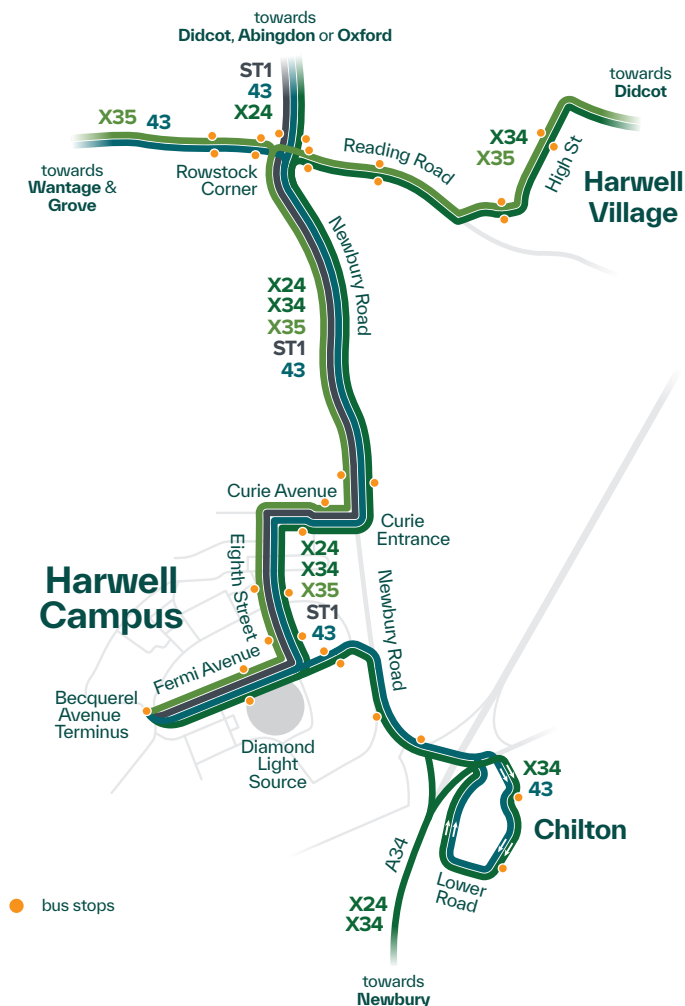

Welcome to your guide to buses from Harwell Campus, operating regularly to destinations across South Oxfordshire.

This guide includes services:

X24

Didcot to Newbury
Fast to Harwell Campus

X34

Didcot to Newbury
via Harwell Campus, Chilton & A34

X35

Didcot to Wantage & Grove
via Harwell Campus

ST1

Oxford City to Harwell Campus
Fast via A34

43

Abingdon to Harwell Campus
via Drayton & Steventon

Services X34 and X35 combine to provide an up to every **15** minute frequency between Didcot, Great Western Park and Harwell Campus on weekdays.

New service X24 offers fast, direct buses between Harwell Campus and Didcot Parkway during peak times.

Our buses are comfortable and environmentally friendly and all have free WiFi on board. You can track your bus on the Oxford Bus app, as well as buy period tickets if you travel regularly.

For more information on our fares and to see our full network, visit oxfordbus.co.uk.

where to board your bus at Harwell Campus