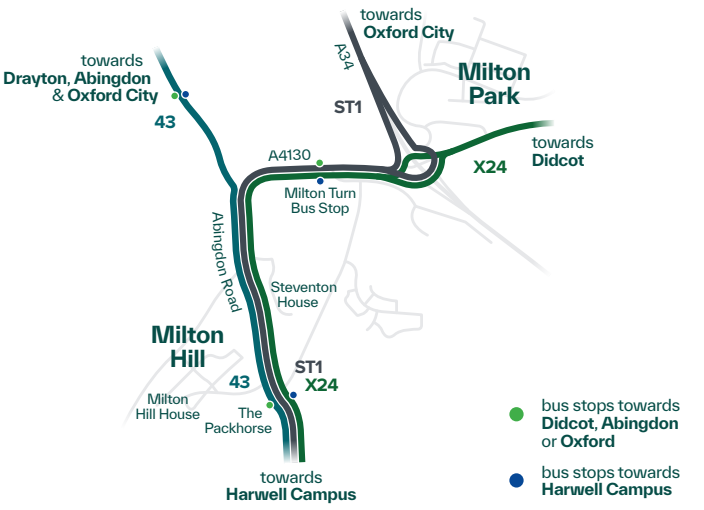

Sundays

and most Public Holidays

route number	X34	X35	X34	X35	X34	X35	X34	X35	X34	X35	X34	X35	X34	X35	X34	X35
Wantage Market Place stop B		0824		0924		1024		1124		1224		1324		1424		1524
East Hendred Portway Close		0832		0932		1032		1132		1232		1332		1432		1532
Harwell Village High Street		0840		0940		1040		1140		1240		1340		1440		1540
Great Western Park Asda	0815	0845	0915	0945	1015	1045	1115	1145		1245		1345		1445		1545
Didcot Parkway Railway Station R4	0824	0854	0924	0954	1024	1054	1124	1154		1254		1354		1454		1554
Didcot Orchard Centre	0829	0859	0929	0959	1029	1059	1129	1159		1259		1359		1459		1559

43

where to board your bus on Milton Hill

Mondays to Fridays

except Public Holidays

Wantage Market Place stop B	1638	
East Hendred Portway Close	1647	
Chilton Main Street	1657	
Harwell Campus Becquerel Avenue	1705	1825
Milton Hill The Packhorse	1715	1835
Steventon The Green	1719	1839
Drayton The Green	1724	1844
Caldecott Saxton Road	1729	1849
Abingdon Stratton Way stop A2	1740	1900
Abingdon Peachcroft Roundabout	1747	1907

No service on Saturdays, Sundays or Public Holidays

This journey starts at Wantage on school days only.

Mondays to Fridays

except Public Holidays

- Oxford** Broad Street
- Iffley** Freelands Road
- Rose Hill** Parade
- Milton Heights**
- Harwell Campus** Becquerel Avenue