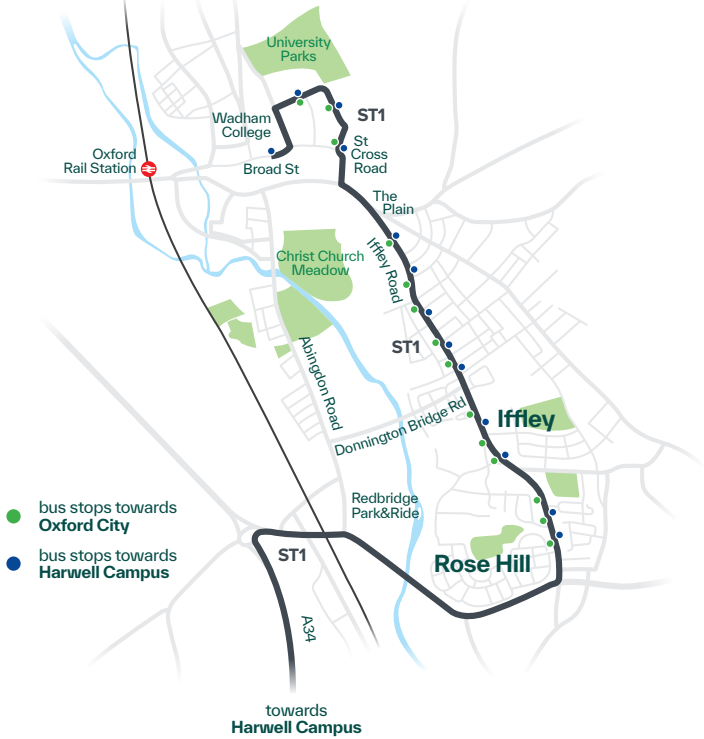

towards **Harwell**
via **Drayton & Steventon**

43

where to board your bus in Oxford City

Mondays to Fridays

except Public Holidays

Abingdon Peachcroft Roundabout	0640	0740
Abingdon High Street stop A7	0650	0802
Caldecott Saxton Road	0655	0809
Drayton The Green	0700	0814
Steventon The Green	0704	0818
Milton Hill The Packhorse	0707	0822
Harwell Campus Becquerel Avenue	0717	0833
Chilton Main Street	0723	
East Hendred Portway Close	0733	
Wantage Market Place	0743	

No service on Saturdays, Sundays or Public Holidays

Regular buses operate between Oxford City, Abingdon, Drayton and Steventon on service X2.

This journey extends to Wantage on school days only.

towards **Abingdon**
via **Steventon & Drayton**

43

where to board your bus on Milton Hill

Mondays to Fridays

except Public Holidays

Wantage Market Place stop B	1638	
East Hendred Portway Close	1647	
Chilton Main Street	1657	
Harwell Campus Becquerel Avenue	1705	1825
Milton Hill The Packhorse	1715	1835
Steventon The Green	1719	1839
Drayton The Green	1724	1844
Caldecott Saxton Road	1729	1849
Abingdon Stratton Way stop A2	1740	1900
Abingdon Peachcroft Roundabout	1747	1907

No service on Saturdays, Sundays or Public Holidays

This journey starts at Wantage on school days only.