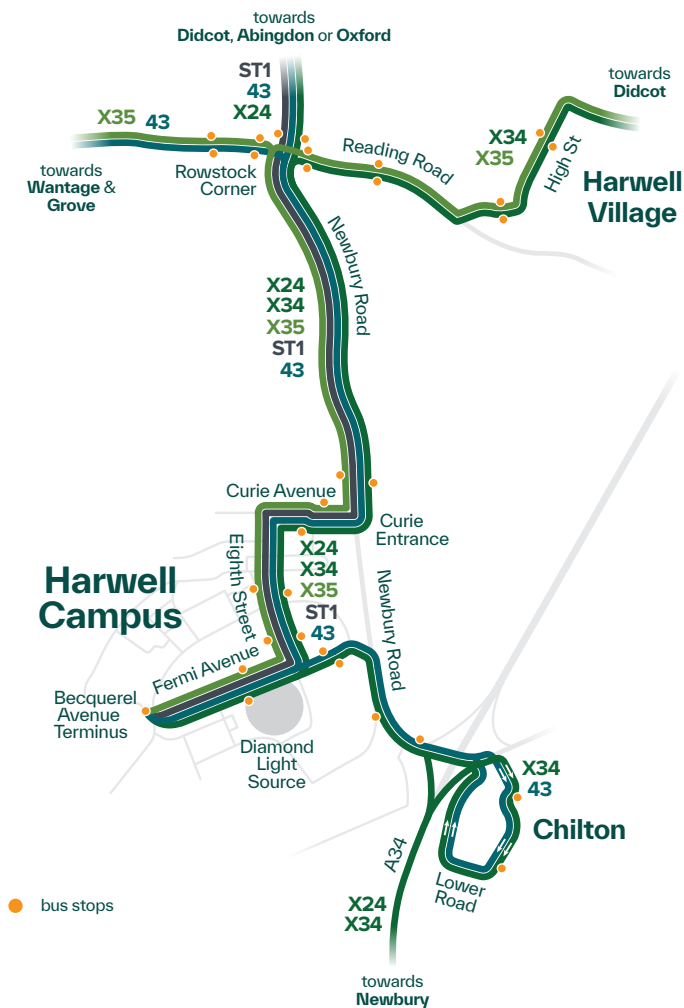

Welcome to your guide to buses from Harwell Campus, operating regularly to destinations across South Oxfordshire.

This guide includes services:

- **X24** **Didcot to Newbury**
  Fast to Harwell Campus
- **X34** **Didcot to Newbury**
  via Harwell Campus, Chilton & A34
- **X35** **Didcot to Wantage & Grove**
  via Harwell Campus
- **ST1** **Oxford City to Harwell Campus**
  Fast via A34
- **43** **Abingdon to Harwell Campus**
  via Drayton & Steventon

Services X34 and X35 combine to provide an up to every **15** minute frequency between Didcot, Great Western Park and Harwell Campus on weekdays.

New service X24 offers fast, direct buses between Harwell Campus and Didcot Parkway during peak times.

Our buses are comfortable and environmentally friendly and all have free WiFi on board. You can track your bus on the Oxford Bus app, as well as buy period tickets if you travel regularly.

For more information on our fares and to see our full network, visit oxfordbus.co.uk.

where to board your bus at Harwell Campus