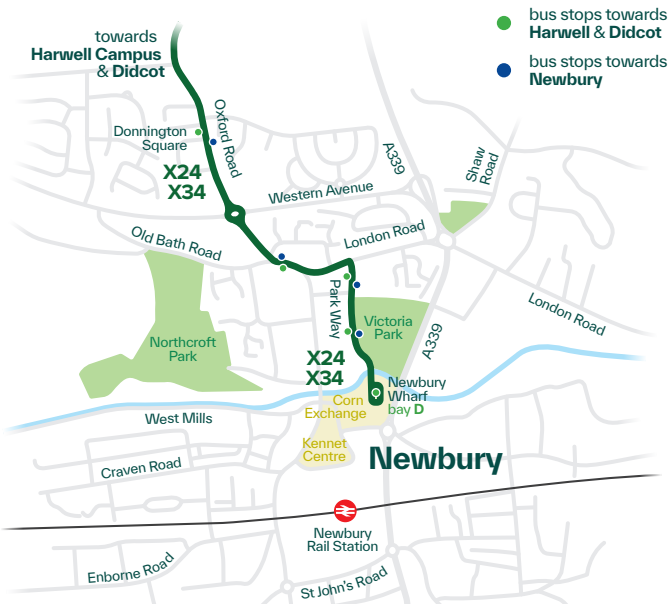

Your journey, made easier

Download the **Oxford Bus** app

where to board your bus in Didcot

where to board your bus in Wantage

where to board your bus in Newbury

where to board your bus in Grove

towards **Harwell Campus**
then **Newbury** or **Wantage & Grove**

Saturdays

	route number																				
	X35	X34	X35	X34	X35	X34	X35	X34	X35	X34	X34	X34	X35	X34	X34	X34	X35	X34	X34		
Didcot Haydon Road	0505	0550	0605	0635	0705	0735	0752	0822	0852	0907	0922	0937	0952		07	22	37	52		1807	1822
Didcot Orchard Centre	0507	0553	0607	0638	0707	0738	0754	0825	0855	0910	0925	0940	0955		10	25	40	55		1810	1825
Didcot Parkway Railway Station	0514	0559	0614	0644	0714	0744	0805	0833	0903	0918	0933	0948	1003		18	33	48	03		1818	1833
Great Western Park Asda	0521	0607	0621	0652	0721	0752	0812	0841	0911	0926	0941	0956	1011		26	41	56	11		1826	1841
Harwell Village High Street	0525	0611	0625	0656	0725	0756	0816	0845	0915		0945	1015			45	15				1845	
Harwell Campus Becquerel Avenue	0535	0622	0635	0707	0735	0807	0827	0856	0926		0956	1026	then at these mins past each hour		56	26				1856	
Chilton Main Street		0628		0713		0813		0902			1002				02					1902	
Newbury Vodafone Roundabout		0642		0727		0827		0916			1016				16		until			1916	
Donnington Square		0646		0731		0831		0920			1020				20					1920	
Newbury Wharf Bus Station		0650		0735		0835		0924			1024				24					1924	
East Hendred Portway Close	0544		0644		0744		0836		0935			1035					35				
Wantage Market Place stop A	0554		0654		0754		0848		0948			1048					48				
Wantage Health Centre	0558		0658		0758		0853		0953			1053					53				
Grove Mandhill Close	0601		0701		0801		0858		0956			1056					56				
Grove The Green	0605		0705		0805		0903		1001			1101					01				