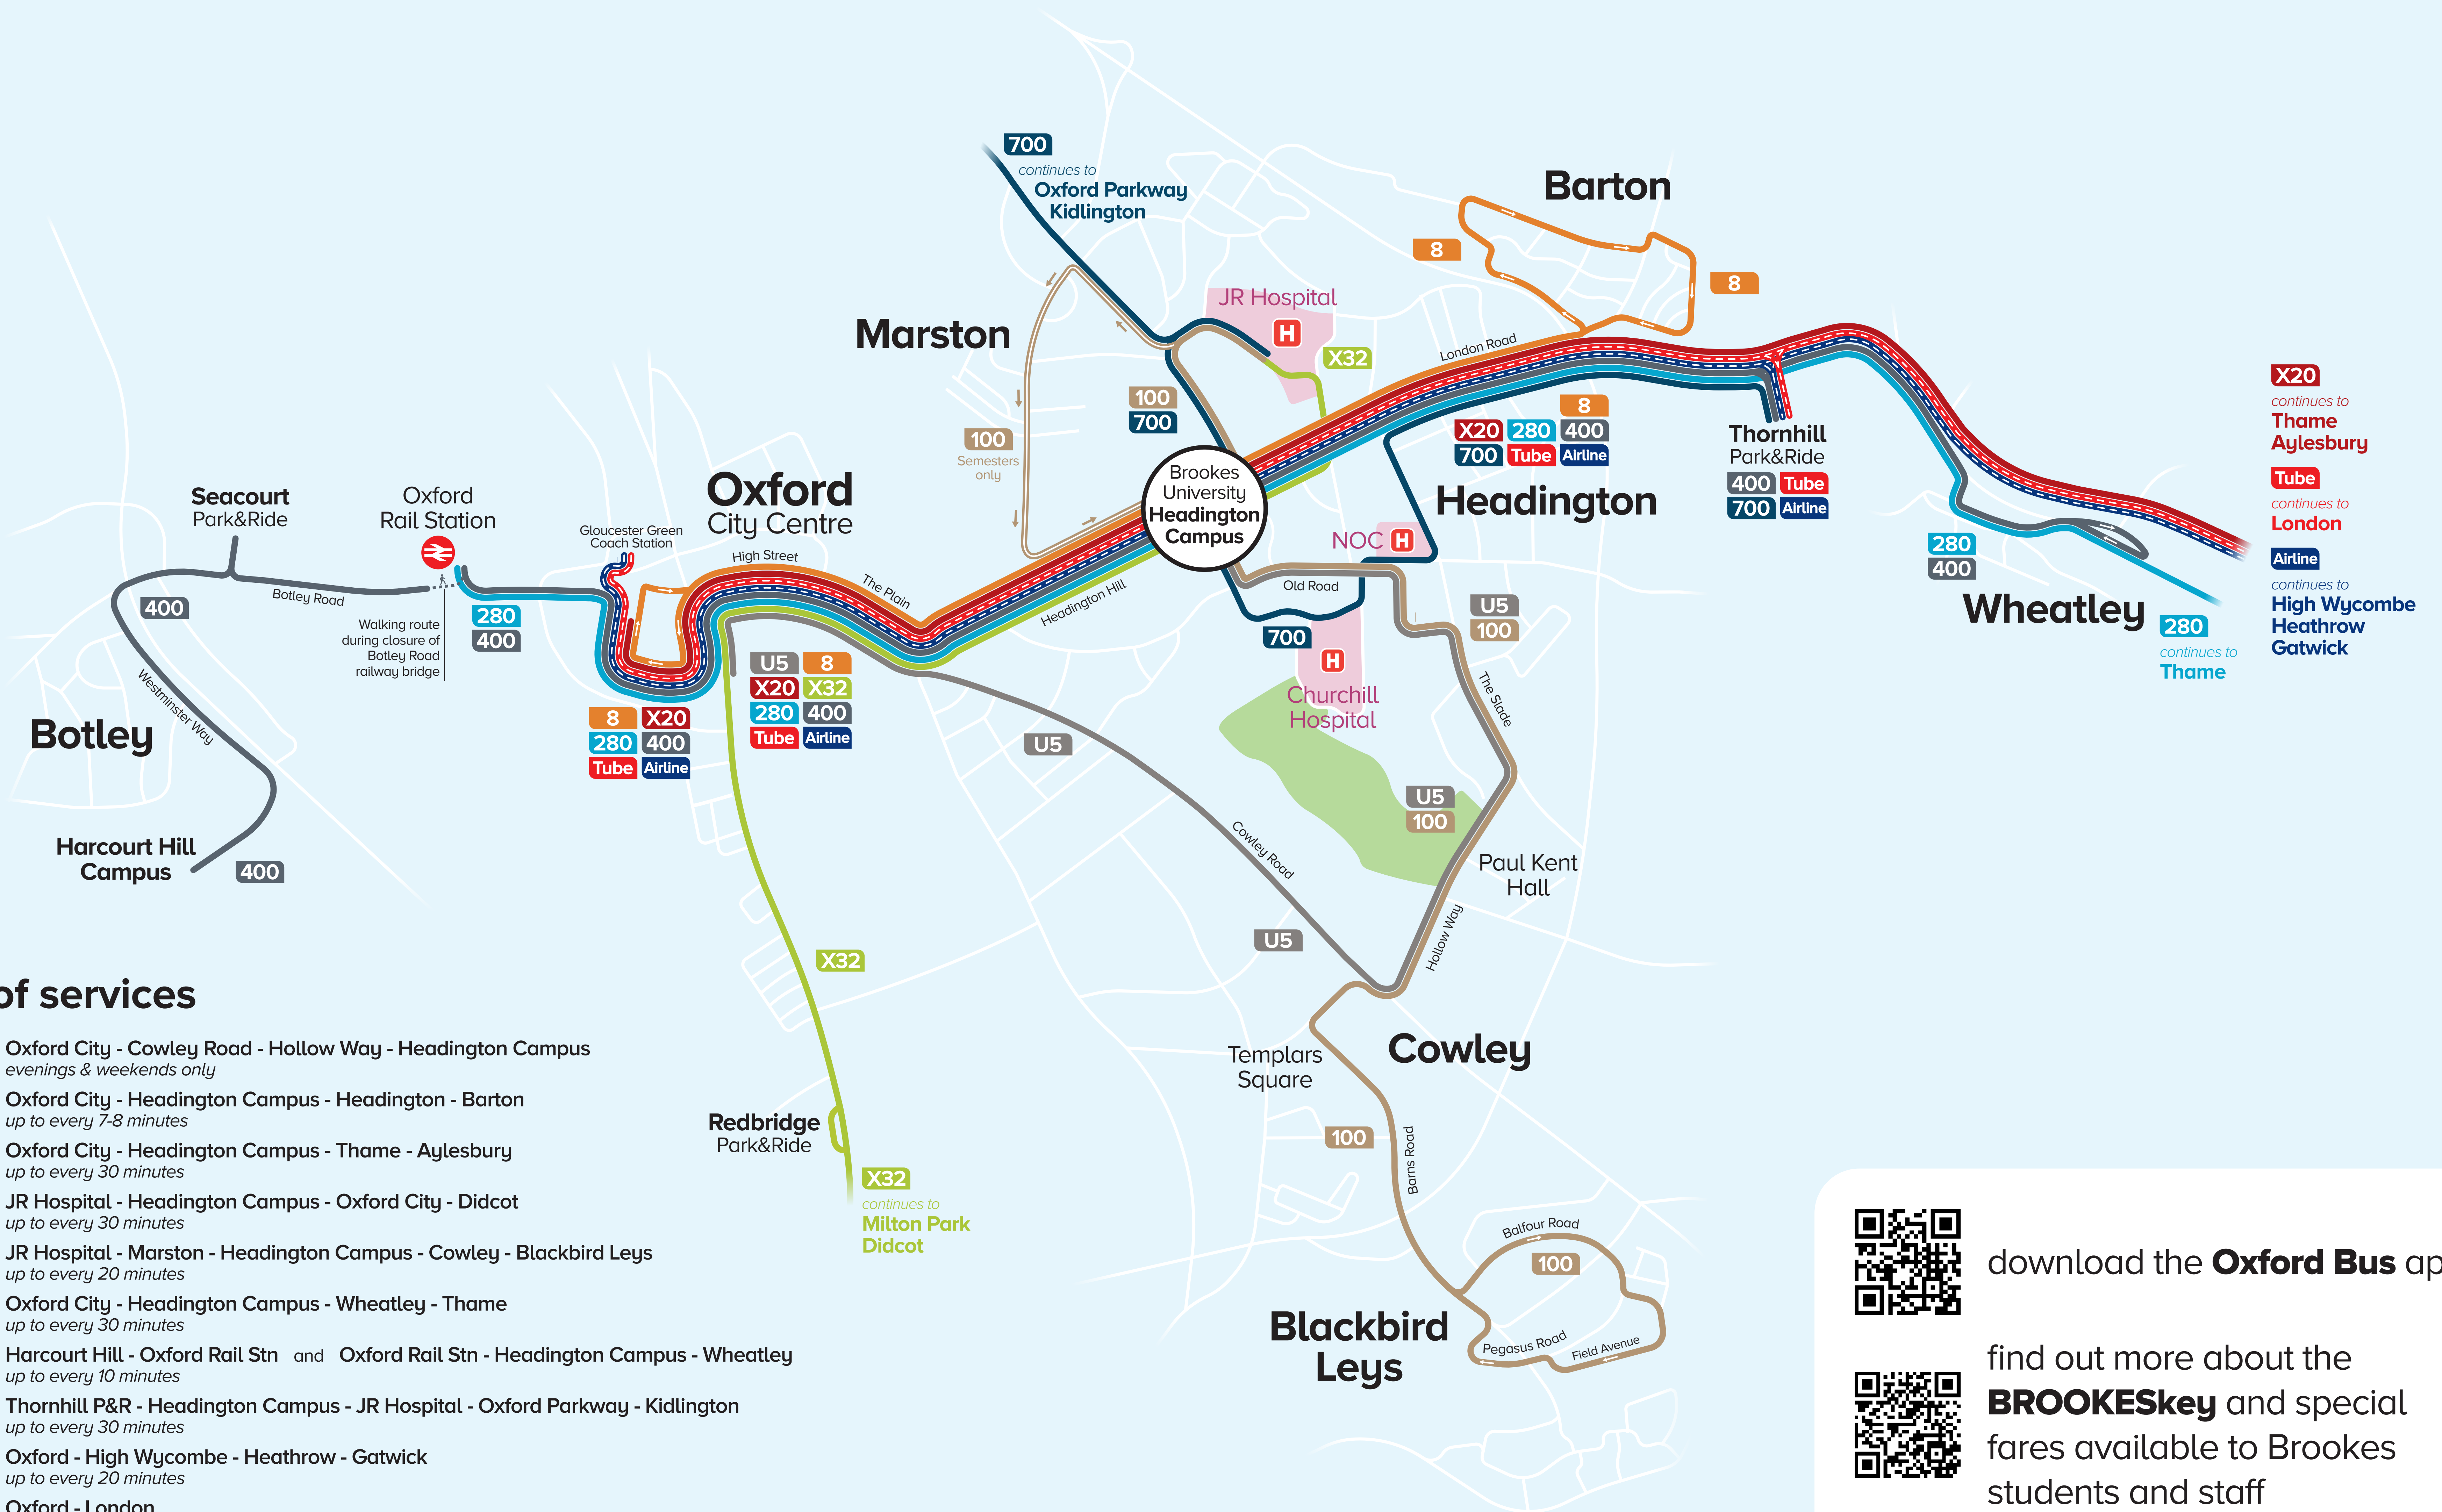

# Headington Campus Bus Connections

## List of services

- U5** Oxford City - Cowley Road - Hollow Way - Headington Campus  
*evenings & weekends only*
- 8** Oxford City - Headington Campus - Headington - Barton  
*up to every 7-8 minutes*
- X20** Oxford City - Headington Campus - Thame - Aylesbury  
*up to every 30 minutes*
- X32** JR Hospital - Headington Campus - Oxford City - Didcot  
*up to every 30 minutes*
- 100** JR Hospital - Marston - Headington Campus - Cowley - Blackbird Leys  
*up to every 20 minutes*
- 280** Oxford City - Headington Campus - Wheatley - Thame  
*up to every 30 minutes*
- 400** Harcourt Hill - Oxford Rail Stn and Oxford Rail Stn - Headington Campus - Wheatley  
*up to every 10 minutes*
- 700** Thornhill P&R - Headington Campus - JR Hospital - Oxford Parkway - Kidlington  
*up to every 30 minutes*
- Airline** Oxford - High Wycombe - Heathrow - Gatwick  
*up to every 20 minutes*
- Tube** Oxford - London  
*up to every 15 minutes*

download the **Oxford Bus** app

find out more about the **BROOKESkey** and special fares available to Brookes students and staff