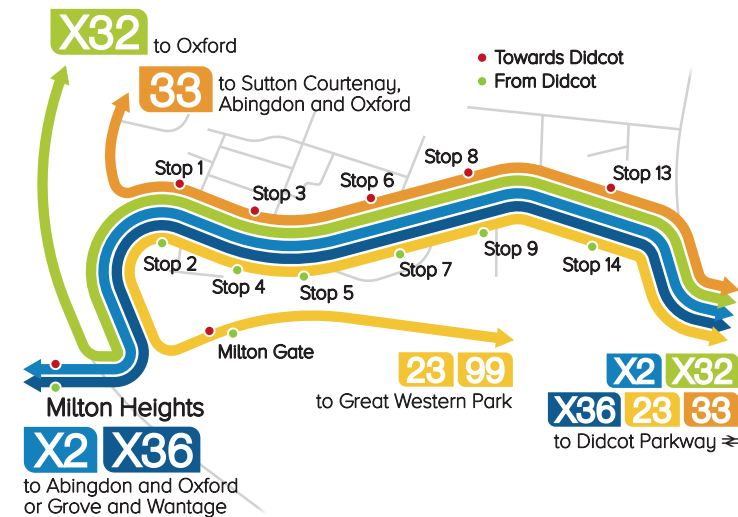

23 Milton Park • Wallingford • Henley
Monday to Friday - hourly

33 Oxford • Didcot • Wallingford
Daily service - hourly

23 99 Milton Park • GWP North
Monday to Friday - up to every 30 minutes

Buses operate up to **every 7 minutes** throughout the day between Didcot Parkway and Milton Park.

travel time approx. 10 mins depending on traffic

Monday to Friday except public holidays				
0709 99	0918 23	1228 23	1559 99	1759 99
0739 99	0942 99	1328 23	1629 23	1829 99
0818 23	1028 23	1428 23	1659 99	1859 99
0840 99	1128 23	1529 23	1729 23	

Great Western Park North to Milton Park

departure times from Great Western Park North Asda

travel time approx. 10 mins depending on traffic

Monday to Friday except public holidays				
0701 99	0904 23	1206 23	1551 99	1751 99
0731 99	0934 99	1306 23	1613 23	1821 99
0801 23	1006 23	1406 23	1651 99	1851 99
0831 99	1106 23	1506 23	1714 23	

Milton Park stop map

Didcot Zone tickets are accepted from Didcot Town Centre to all stops shown on this map.