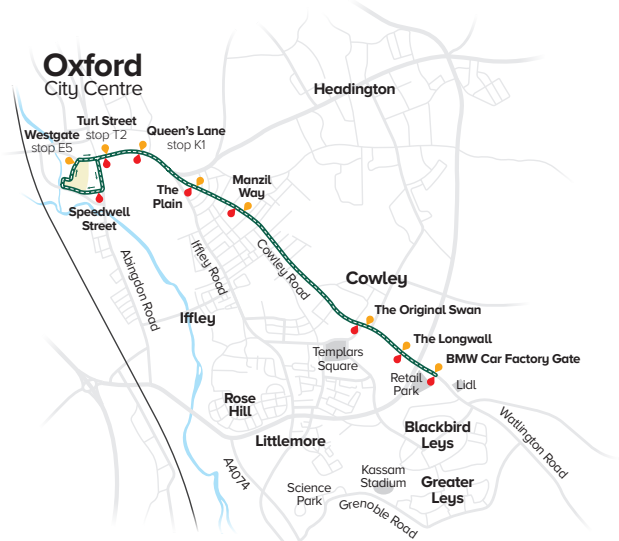

Service **500** operates between BMW Car Factory Gate and Oxford City Centre limited stop along the Cowley Road.

Buses only stop at these stops towards Oxford:

<b>Car Factory Gate</b>	<b>The Plain</b>
<b>The Longwall</b>	<b>Queen's Lane</b>
<b>The Original Swan*</b>	<b>Speedwell Street</b>
<b>Manzil Way</b>	<b>Westgate</b>

\* The second stop at The Original Swan is served, after the junction with Between Towns Road.

Buses only stop at these stops towards BMW:

<b>Westgate stop E5</b>	<b>Manzil Way</b>
<b>Turl Street stop T2</b>	<b>The Original Swan</b>
<b>Queen's Lane stop K1</b>	<b>The Longwall</b>
<b>The Plain</b>	<b>Car Factory Gate</b>

● stops towards Oxford City  
● stops towards BMW

Buses stop at Turl Street T2 around **3** minutes later,  
Queen's Lane K1 around **4** minutes later and  
The Plain around **7** minutes later.