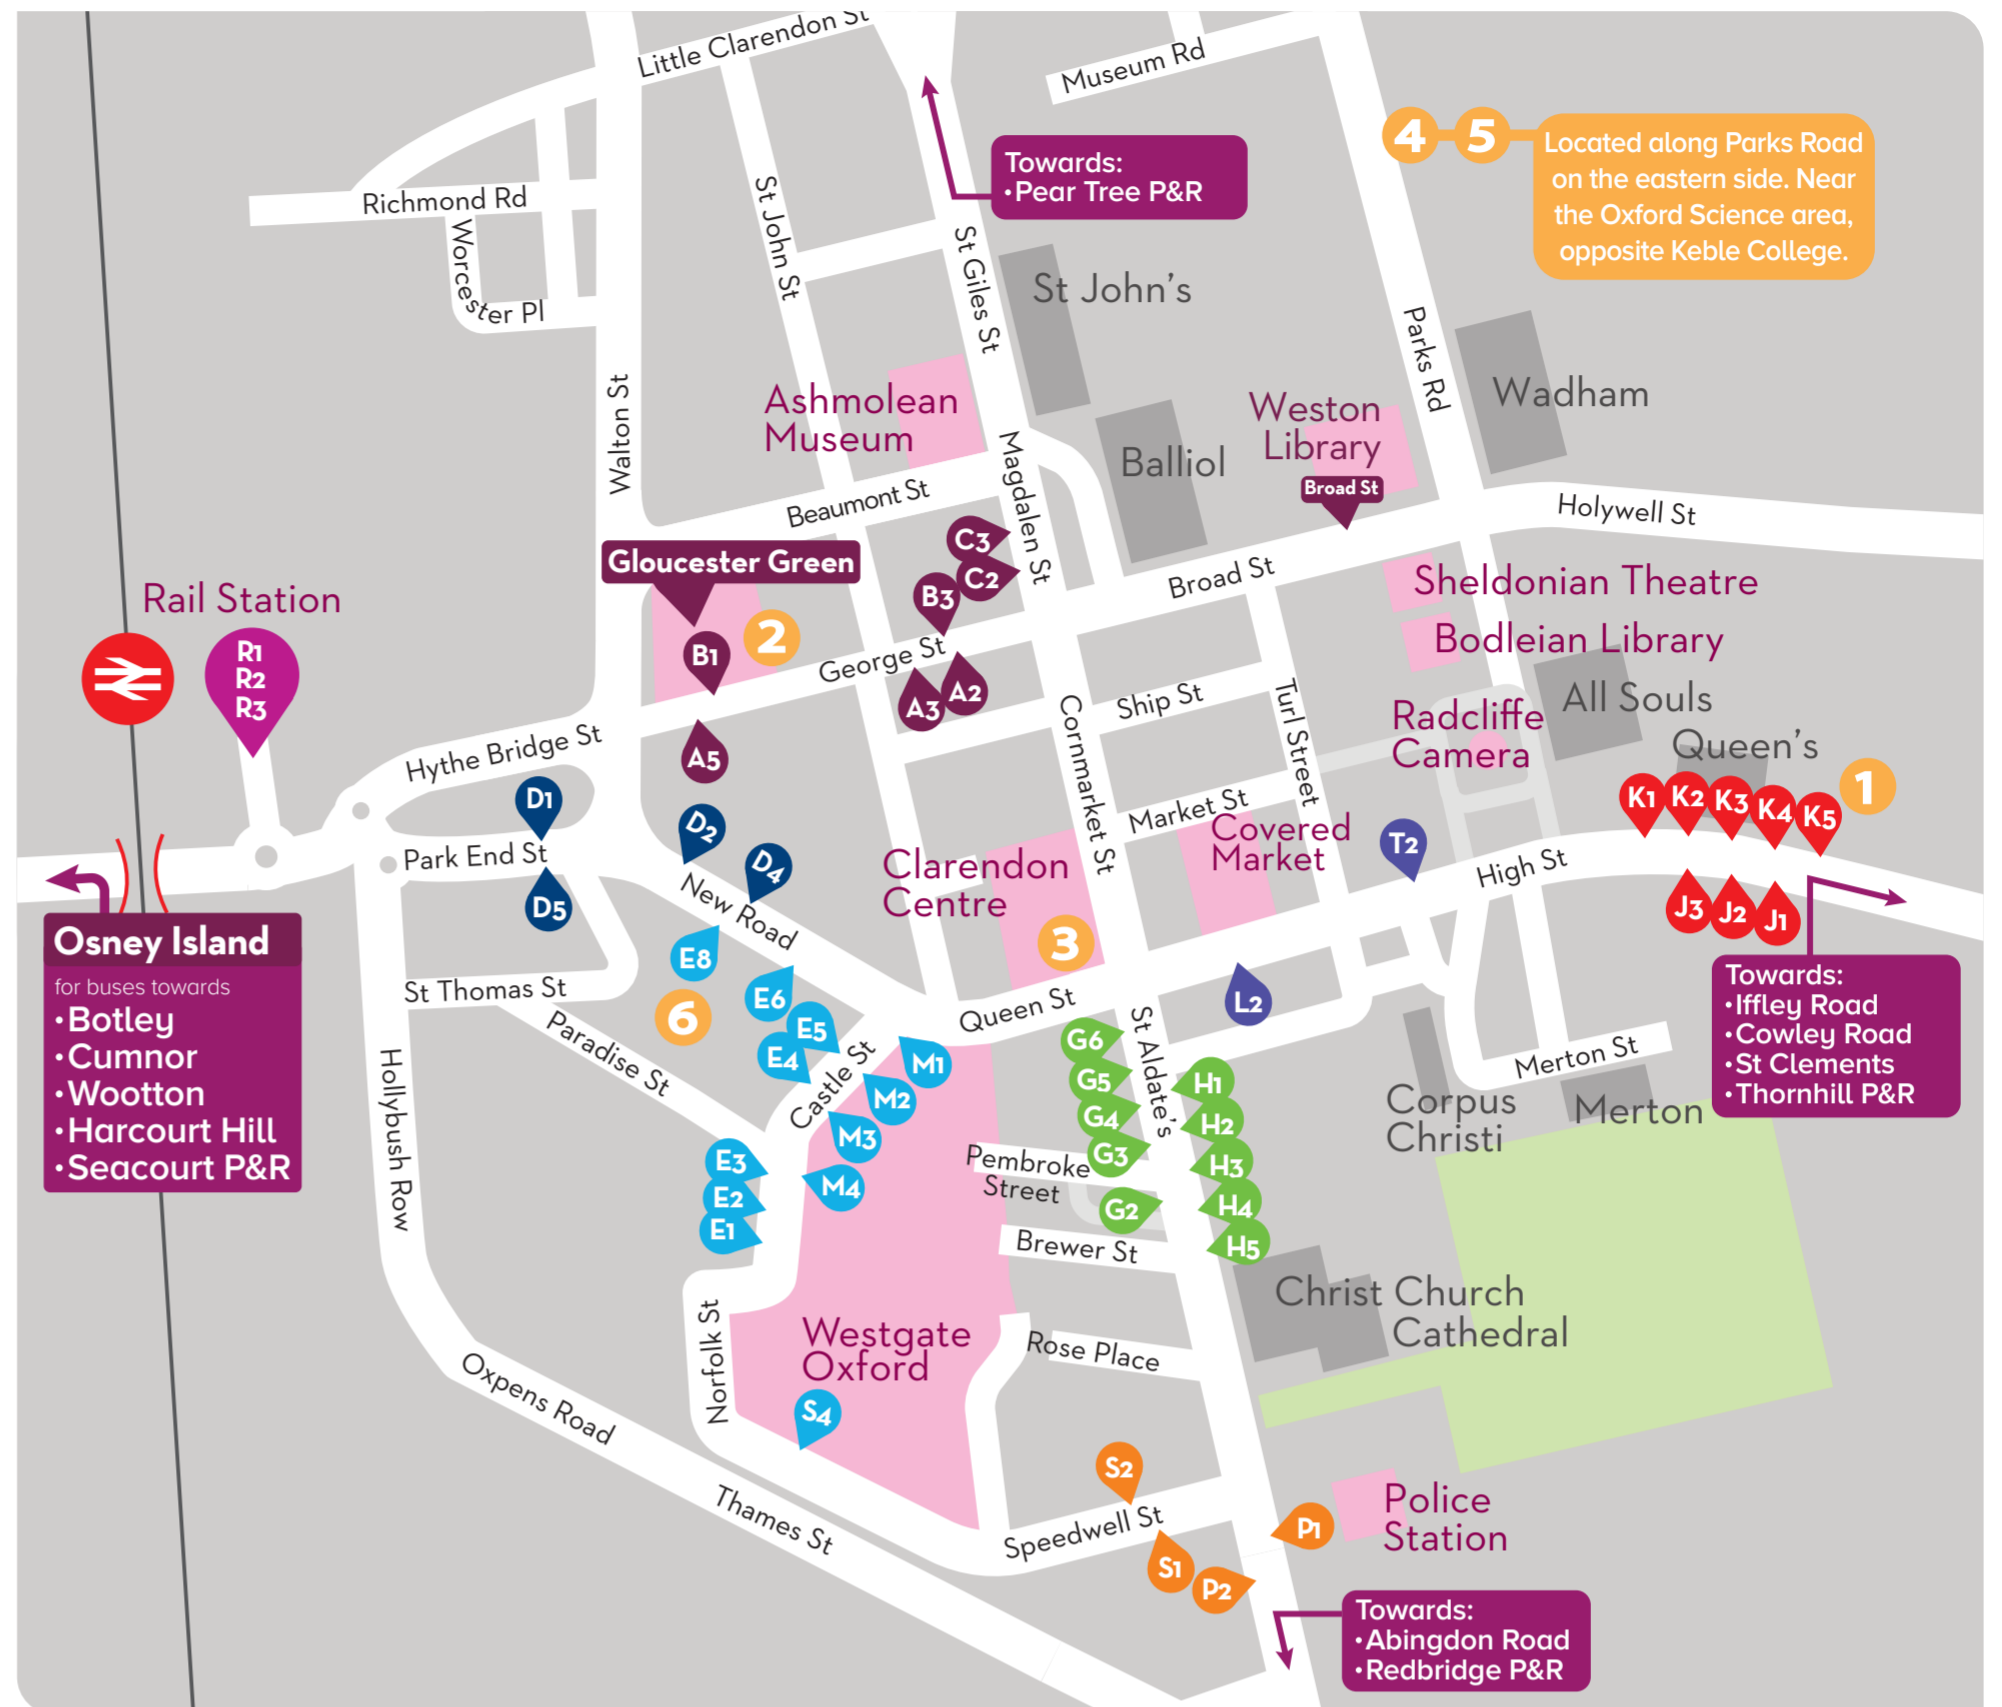

Where to catch your bus in Oxford City Centre

Buses to Oxford Rail Station ➔

If you need to get to Oxford Rail Station, please use one of the following bus stops:

D5 E8 J3 L2 S1

3 & 3A
towards Rose Hill & Cowley
R6 D1 D4 T2 K2

44
towards Cumnor & Wootton
Osney Island

4A & 4B
towards Botley
Osney Island

46
towards Great Milton
E3 T2 K2

5
towards Blackbird Leys
R2 D1 M1 S2 G5 K1

63
towards Longworth & Southmoor
Osney Island

5A
towards Minchery Farm
S2 G5 K1

100
towards JR Hospital [H]
S2 G5 K1

6
towards Wolvercote
C3

PARK & RIDE 300
towards Pear Tree
P2 S1 E4 B1 C2

8
towards Barton
E2 T2 K4

towards Redbridge
A2 A5 M2 S2 P1

11
towards Watlington
G4 K2

PARK & RIDE 400
towards Thornhill & Thame
R6 D1 M3 S2 G6 K4

15
towards Wood Farm
P2 G2 T2 K3

500
towards BMW Plant
E5 T2 K1

35
towards Radley & Abingdon
E3 H2 P1
(all day Mon-Fri & weekend daytime)
A2 A5 D2 H2 P1
(weekend evenings)

ST1
towards Harwell Campus
Broad St

X1 & X15
towards Abingdon & Wantage or Witney
R3 D1 D4 H3 P1

X32
towards Didcot
J3 H3 P1

ST2
towards Wytham
C3

X2
towards Abingdon & Didcot
E4 H1 P1

towards JR Hospital [H]
P2 G3 K3

towards JR Hospital [H]
C2

X3
towards Abingdon
J3 H1 P1
towards JR Hospital [H] & Barton
P2 G3 T2 K3

RiverRapids X40
towards Wallingford & Reading
E1 H4 P1

the airline
towards Heathrow & Gatwick
via Thornhill, Lewknor & High Wycombe Coachway
Gloucester Green
bays 5 & 6
S4 S2 K5

Key destinations:

1 **City Sightseeing Visitor Information Point**
44-45 High Street
Oxford, OX1 4AP

2 **Oxford Bus Company Gloucester Green Travel Shop**
89 Gloucester Green
Oxford, OX1 2BU

3 **Carfax Tower**
Queen Street
Oxford, OX1 1ET

4 **Pitt Rivers Museum**
Parks Road,
Oxford, OX1 3PP
www.prm.ox.ac.uk

5 **Museum of Natural History**
Parks Road, Oxford, OX1 3PW
www.oum.ox.ac.uk

6 **Oxford Castle & Prison**
44-46 Oxford Castle,
Oxford, OX1 1AY
www.oxfordcastleandprison.co.uk

For timetables and details, please visit oxfordbus.co.uk