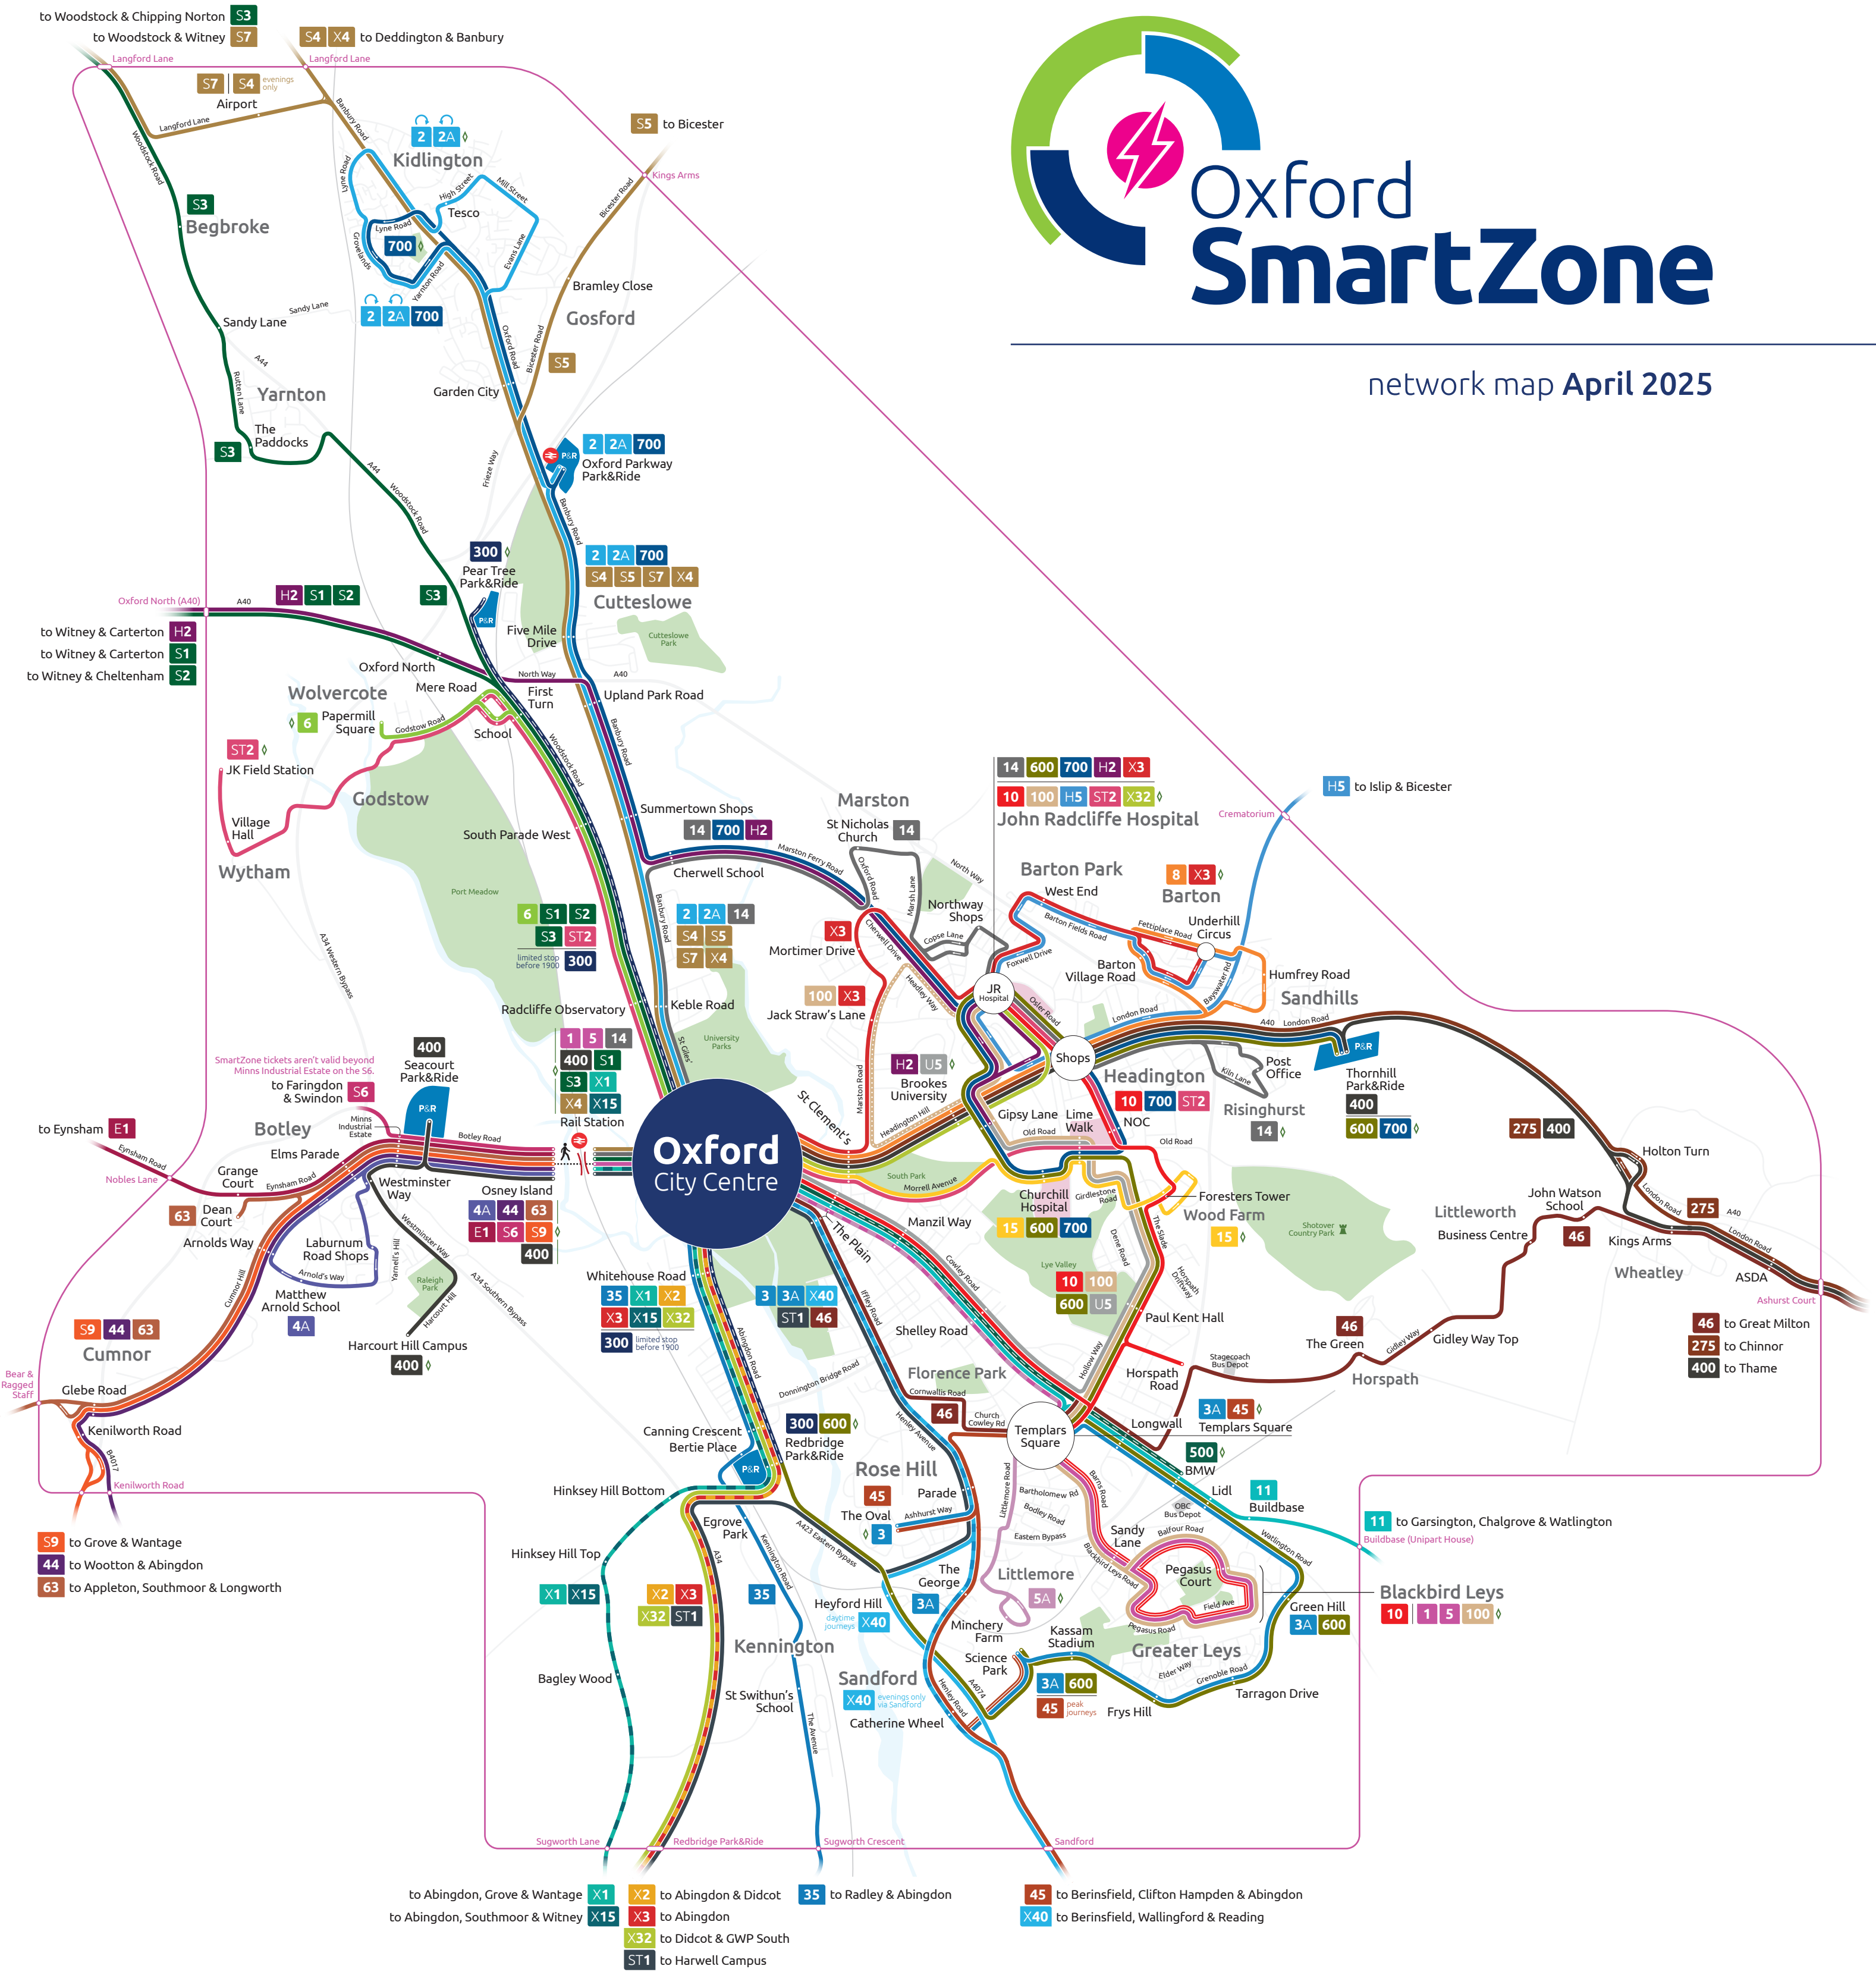

Oxford SmartZone

network map April 2025

bus operators

oxford bus company
oxfordbus.co.uk
info@oxfordbus.co.uk
01865 785400

3 3A 4A 5 5A 6 8 11 15 35 45 46 100
108 300 400 500 700 ST2 U5 X1 X3 X15

Stagecoach
stagecoachbus.com
oxford.enquiries@stagecoachbus.com
0345 241 8000

1 2 2A 8 10 14 600 E1 H5 S1 S2 S3
S4 S5 S6 S7 S9 X4

Thames Travel
oxfordbus.co.uk
office@thames-travel.co.uk
01865 785400

44 63 ST1 X2 X32 X40

carousel
carouselbuses.co.uk
info@carouselbuses.co.uk
01494 450151

275

PULHAMS
pulhams.co.uk
info@pulhams.co.uk
01451 820369

H2

map key

- **300** service terminates here
- SmartZone boundary
- One way route
- During Oxford Brookes Semesters only
- Infrequent service
- Limited stop route
- Railway Station
- Walking route
- Park
- Hospital
- Park&Ride site