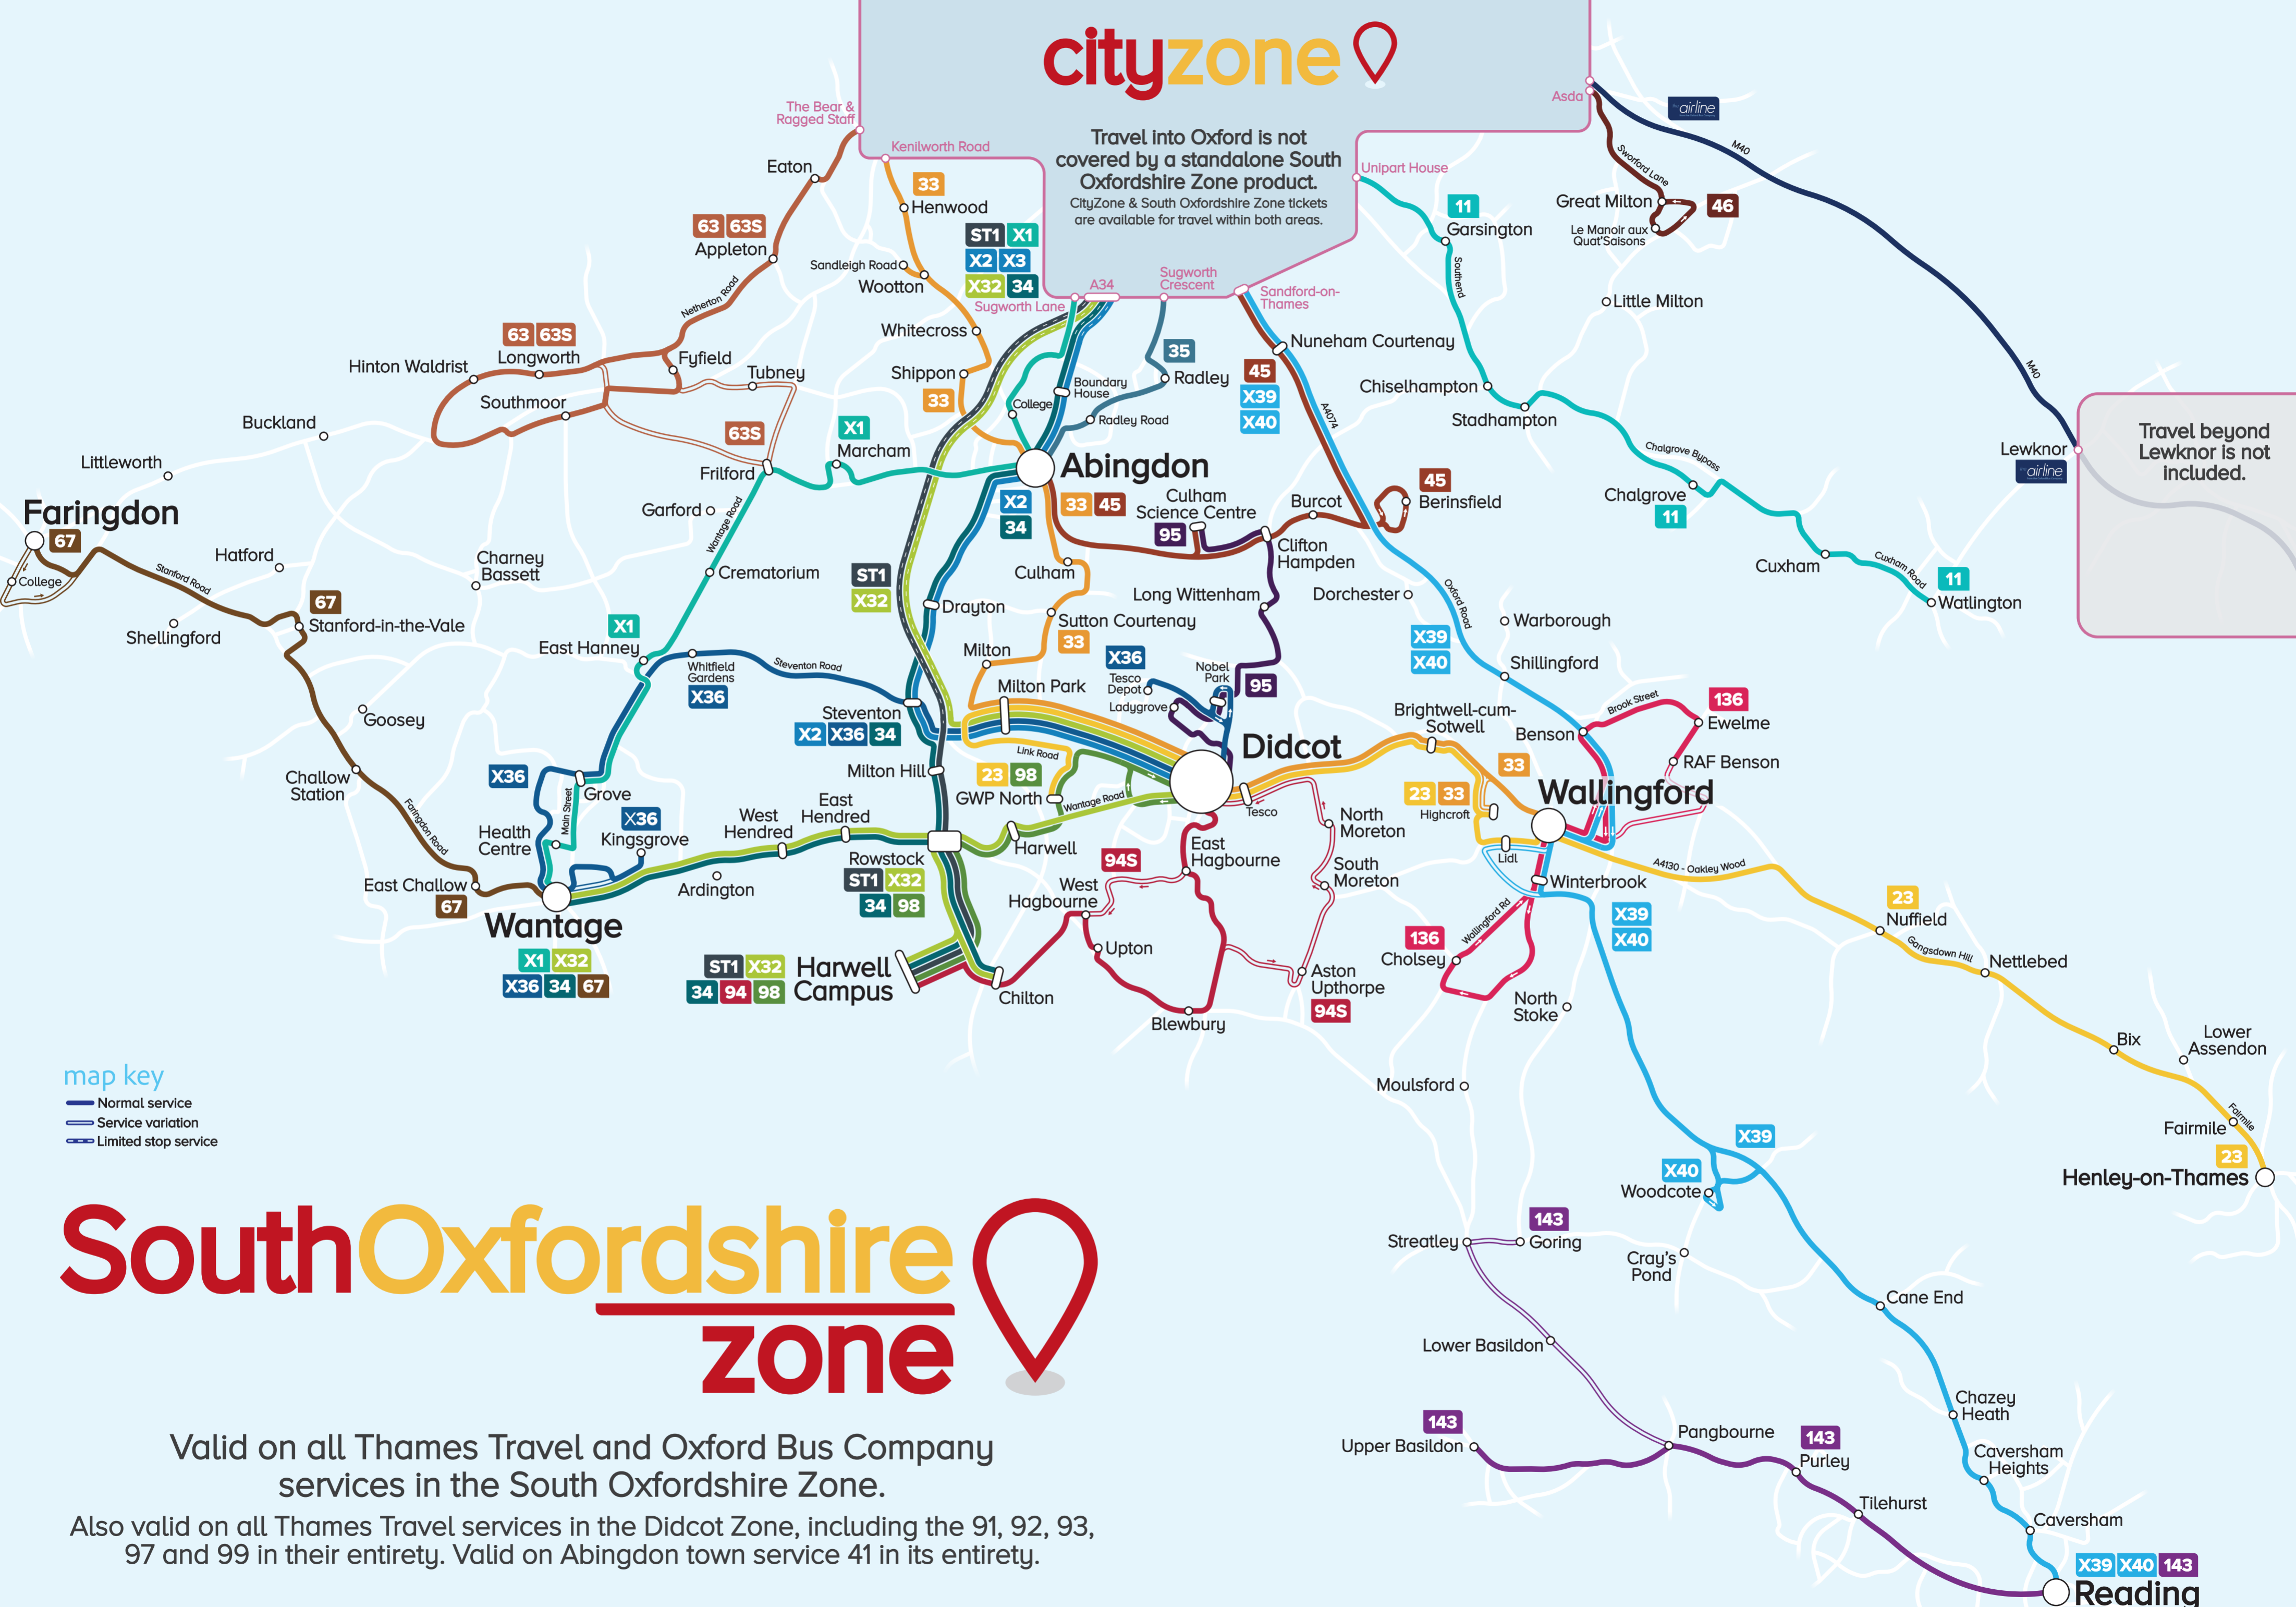

Travel into Oxford is not covered by a standalone South Oxfordshire Zone product. CityZone & South Oxfordshire Zone tickets are available for travel within both areas.

Travel beyond Lewknor is not included.

map key
 — Normal service
 - - - Service variation
 = Limited stop service

South Oxfordshire zone

Valid on all Thames Travel and Oxford Bus Company services in the South Oxfordshire Zone.

Also valid on all Thames Travel services in the Didcot Zone, including the 91, 92, 93, 97 and 99 in their entirety. Valid on Abingdon town service 41 in its entirety.